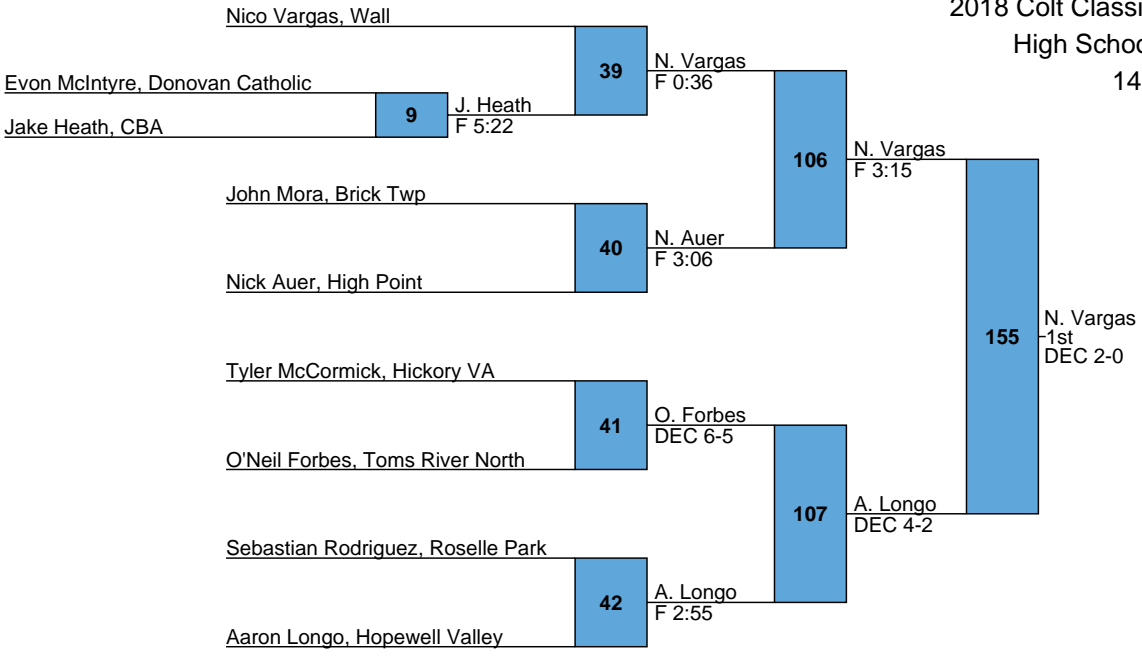

2018 Colt Classic  
High School  
106

L84 M. Martinez vs E. Tallmadge (3rd) → 135  
 L85 E. Tallmadge vs F 1:10 → 135

2018 Colt Classic  
High School  
113

2018 Colt Classic  
 High School  
 120

2018 Colt Classic  
High School  
126

2018 Colt Classic  
High School  
132

2018 Colt Classic  
 High School  
 138

2018 Colt Classic  
High School  
145

2018 Colt Classic  
High School  
152

2018 Colt Classic  
High School  
160

2018 Colt Classic  
High School  
170