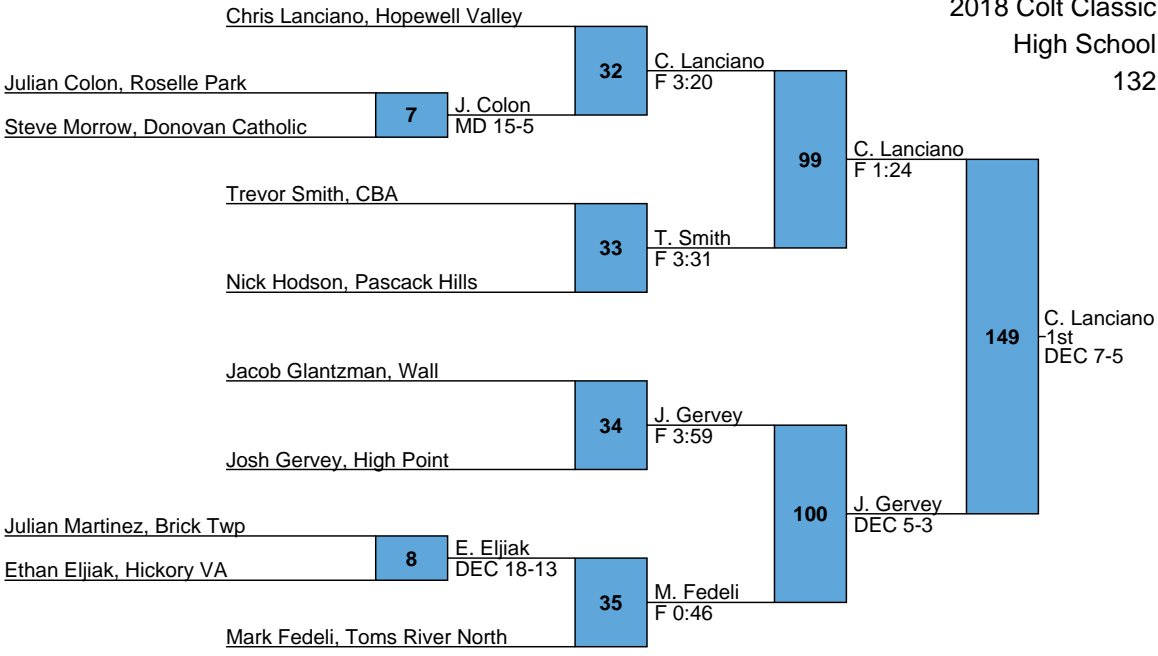

2018 Colt Classic
High School
132