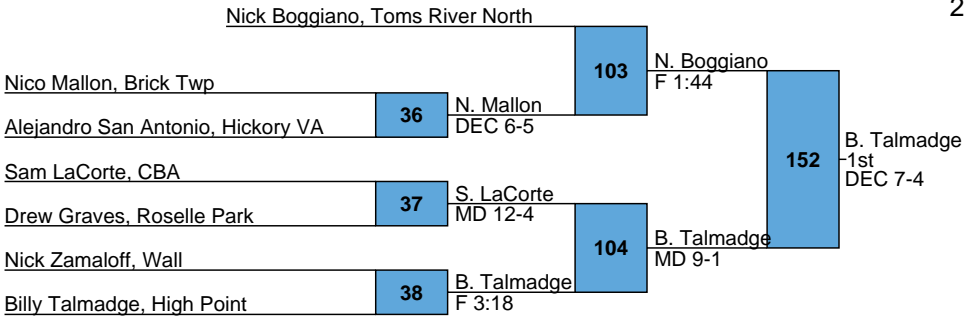

2018 Colt Classic  
High School  
106

L84 M. Martinez vs E. Tallmadge (3rd) → 135  
 L85 E. Tallmadge vs F 1:10 → 135

2018 Colt Classic  
High School  
113

2018 Colt Classic  
 High School  
 120

2018 Colt Classic  
High School  
126

2018 Colt Classic  
High School  
132

2018 Colt Classic  
 High School  
 138

2018 Colt Classic  
High School  
145

2018 Colt Classic  
High School  
152

2018 Colt Classic  
High School  
160

2018 Colt Classic  
High School  
170