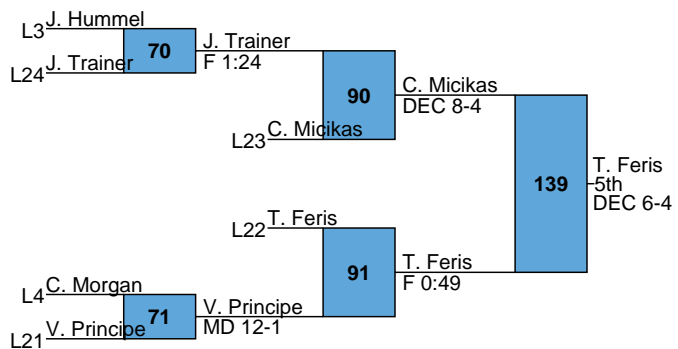

2018 Colt Classic  
High School  
106

L84 M. Martinez vs E. Tallmadge (3rd) → 135  
 L85 E. Tallmadge vs F 1:10 → 135

2018 Colt Classic  
High School  
113

2018 Colt Classic  
 High School  
 120

2018 Colt Classic  
High School  
126