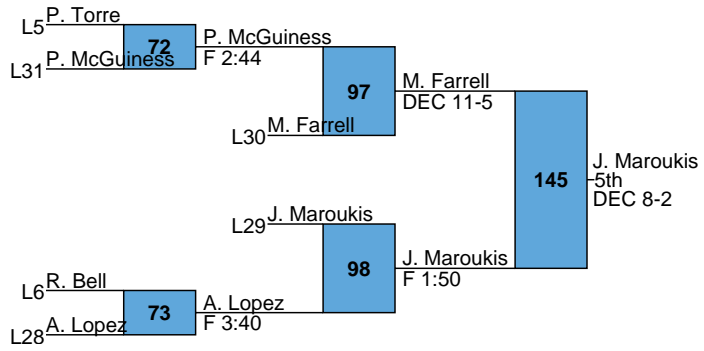

2018 Colt Classic  
High School  
106

L84 M. Martinez vs E. Tallmadge (3rd) → 135  
 L85 E. Tallmadge vs F 1:10 → 135

2018 Colt Classic  
High School  
113

2018 Colt Classic  
 High School  
 120

2018 Colt Classic  
High School  
126