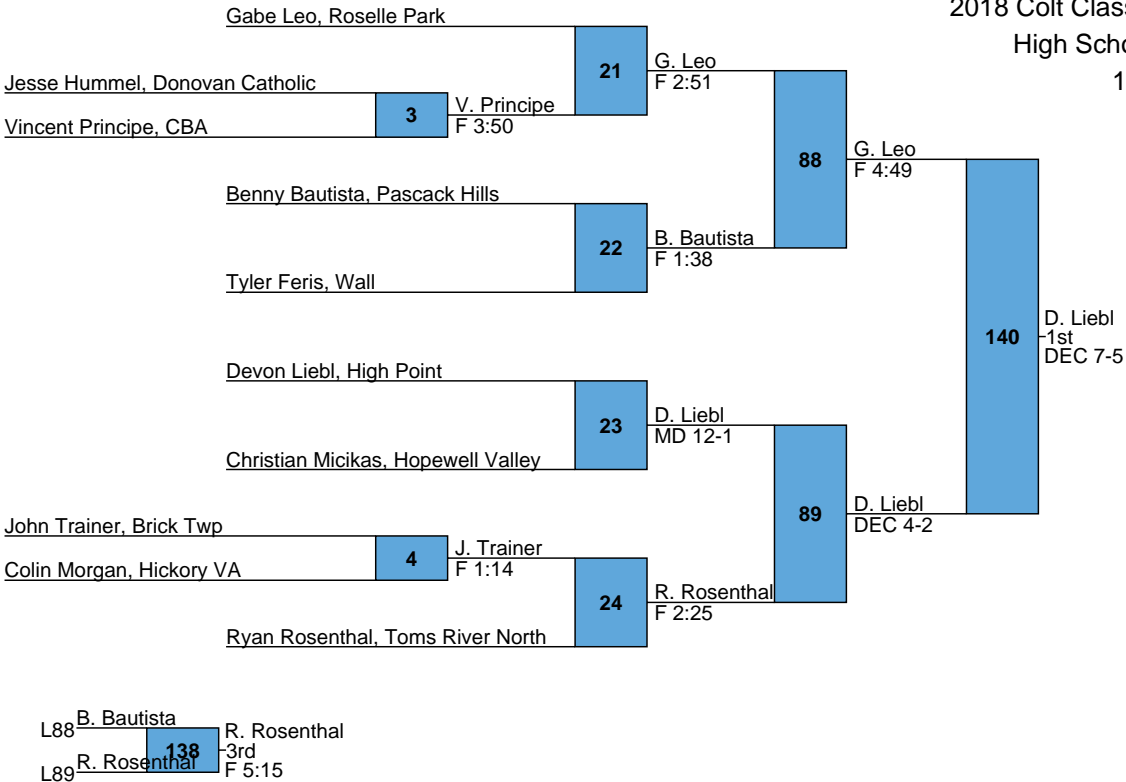

2018 Colt Classic  
High School  
106

L84 M. Martinez vs E. Tallmadge (3rd) → 135  
 L85 E. Tallmadge vs F 1:10 → 135

2018 Colt Classic  
High School  
113

2018 Colt Classic  
 High School  
 120

2018 Colt Classic  
High School  
126

2018 Colt Classic  
High School  
132

2018 Colt Classic  
 High School  
 138

2018 Colt Classic  
High School  
145

2018 Colt Classic  
High School  
152

2018 Colt Classic  
High School  
160

2018 Colt Classic  
High School  
170