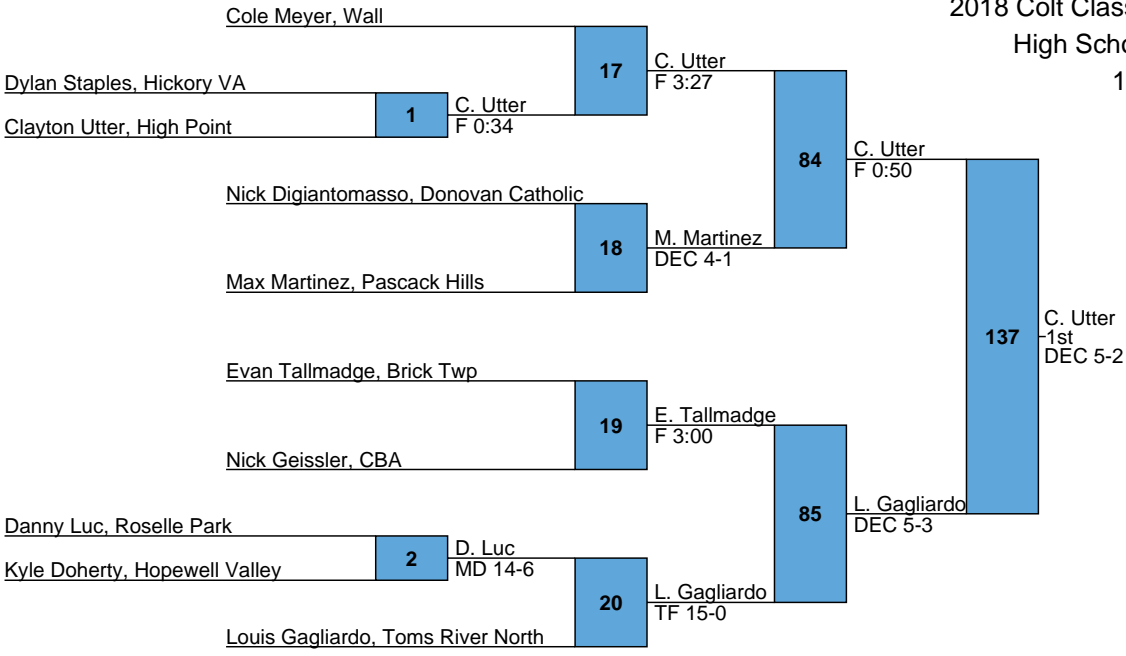

2018 Colt Classic  
High School  
106

L84 M. Martinez vs E. Tallmadge (3rd) → 135  
 L85 E. Tallmadge vs F 1:10 → 135

2018 Colt Classic  
High School  
113

2018 Colt Classic  
 High School  
 120

2018 Colt Classic  
High School  
126

2018 Colt Classic  
High School  
132

2018 Colt Classic  
 High School  
 138

2018 Colt Classic  
High School  
145

2018 Colt Classic  
High School  
152

2018 Colt Classic  
High School  
160

2018 Colt Classic  
High School  
170