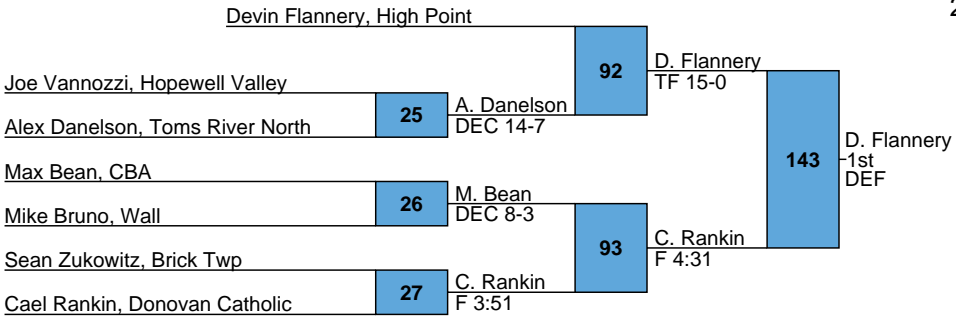

2018 Colt Classic  
High School  
106

L84 M. Martinez vs E. Tallmadge (3rd) → 135  
 L85 E. Tallmadge vs F 1:10 → 135

2018 Colt Classic  
High School  
113

2018 Colt Classic  
 High School  
 120

2018 Colt Classic  
High School  
126