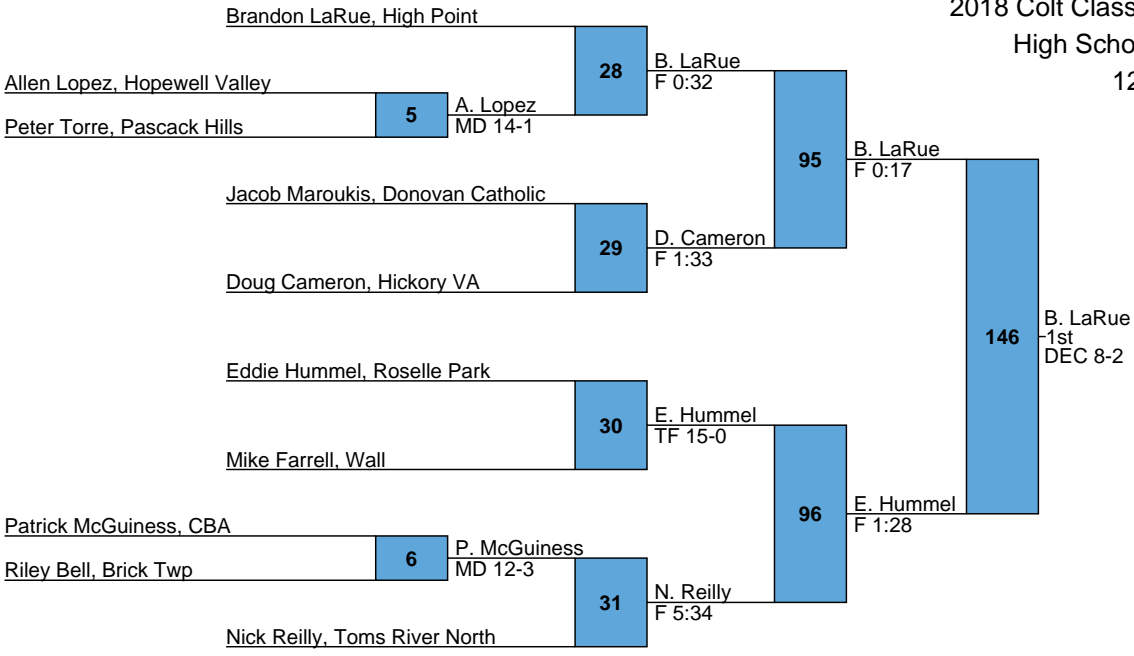

2018 Colt Classic  
High School  
106

L84 M. Martinez vs E. Tallmadge (3rd) → 135  
 L85 E. Tallmadge vs F 1:10 → 135

2018 Colt Classic  
High School  
113

2018 Colt Classic  
 High School  
 120

2018 Colt Classic  
High School  
126