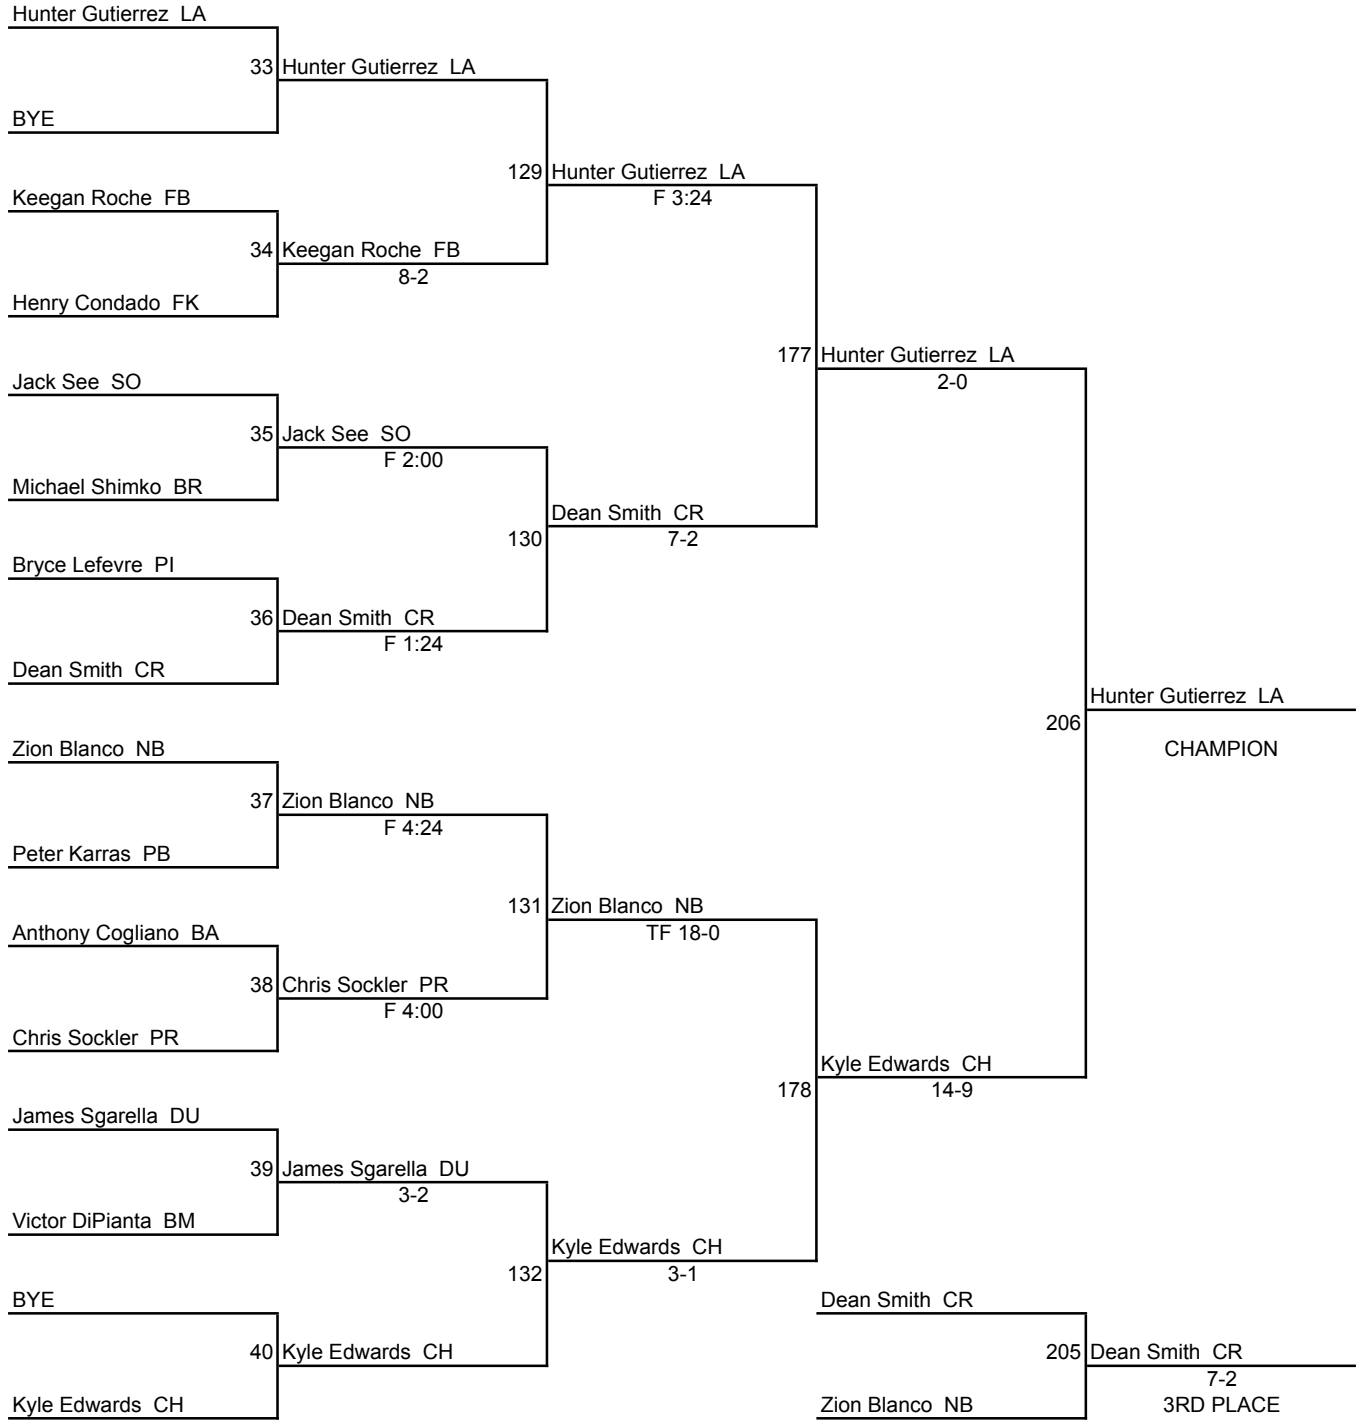

2018 GARDEN STATE CLASSIC

132 Pounds