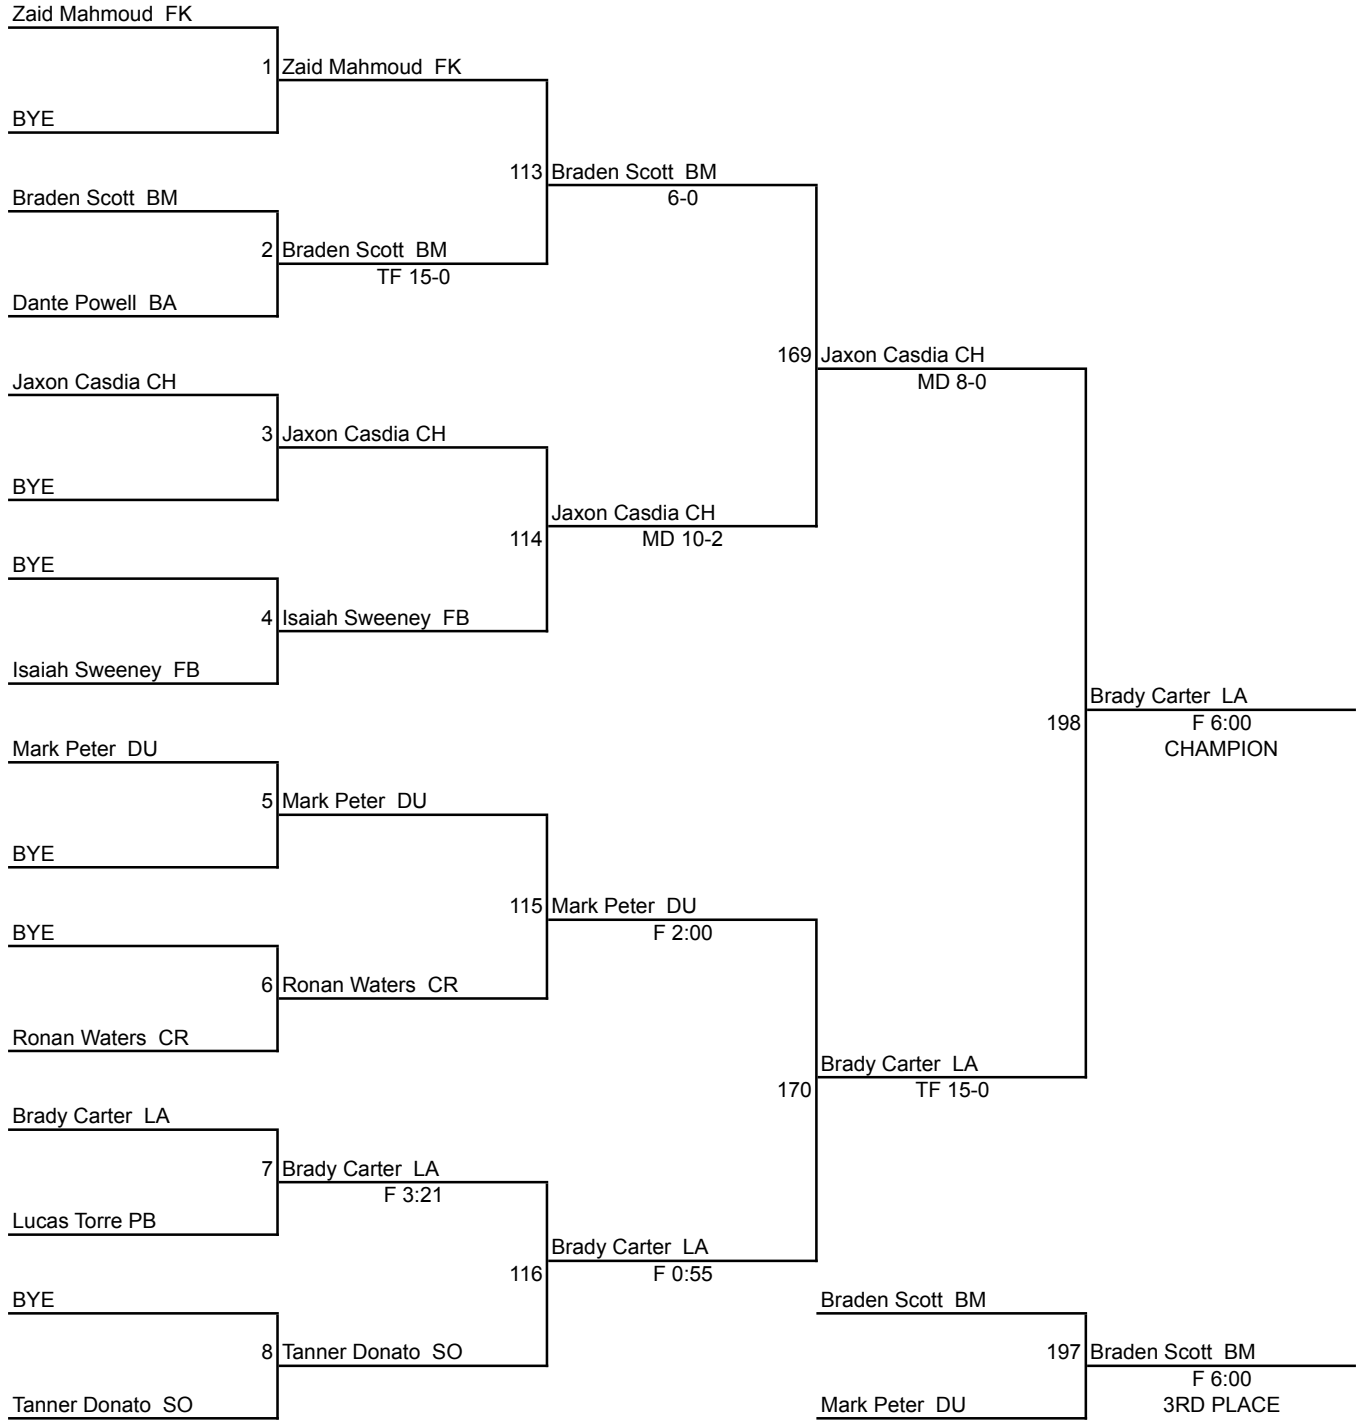

2018 GARDEN STATE CLASSIC

106 Pounds

2018 GARDEN STATE CLASSIC

113 Pounds

2018 GARDEN STATE CLASSIC

120 Pounds

2018 GARDEN STATE CLASSIC

126 Pounds