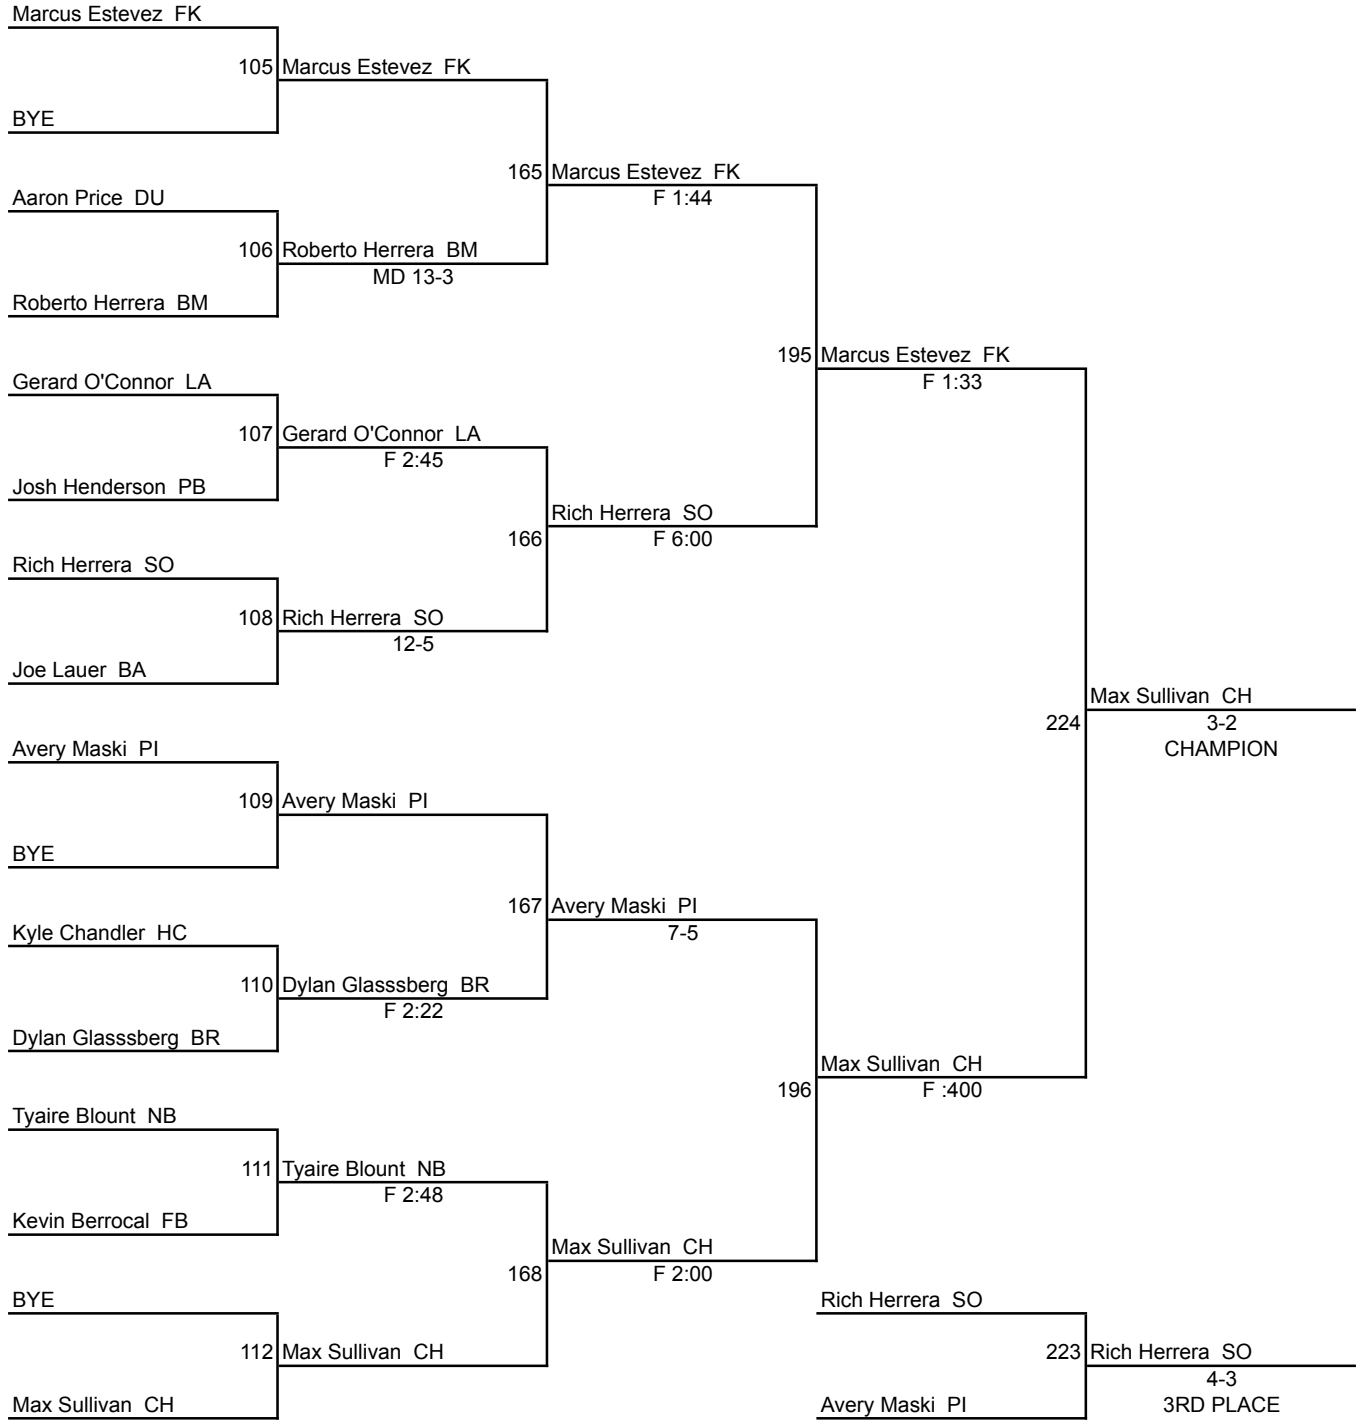

2018 GARDEN STATE CLASSIC

285 Pounds