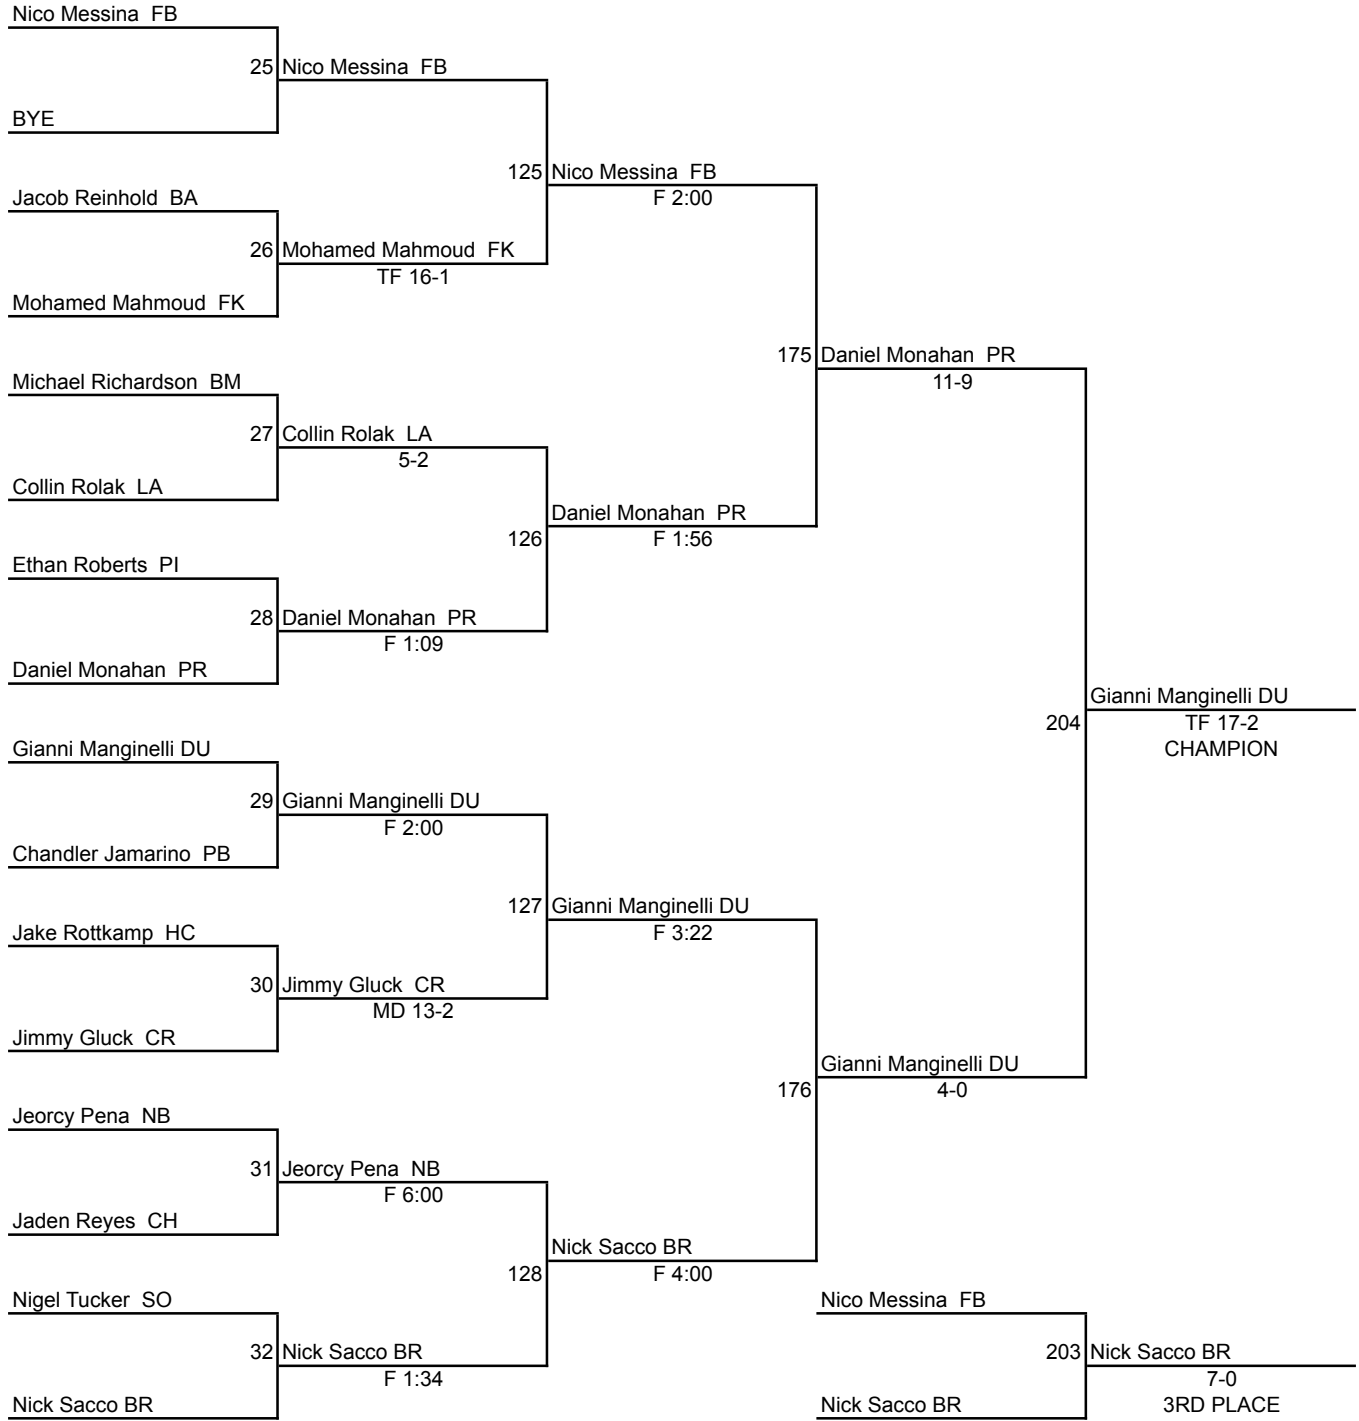

2018 GARDEN STATE CLASSIC

106 Pounds

2018 GARDEN STATE CLASSIC

113 Pounds

2018 GARDEN STATE CLASSIC

120 Pounds

2018 GARDEN STATE CLASSIC

126 Pounds