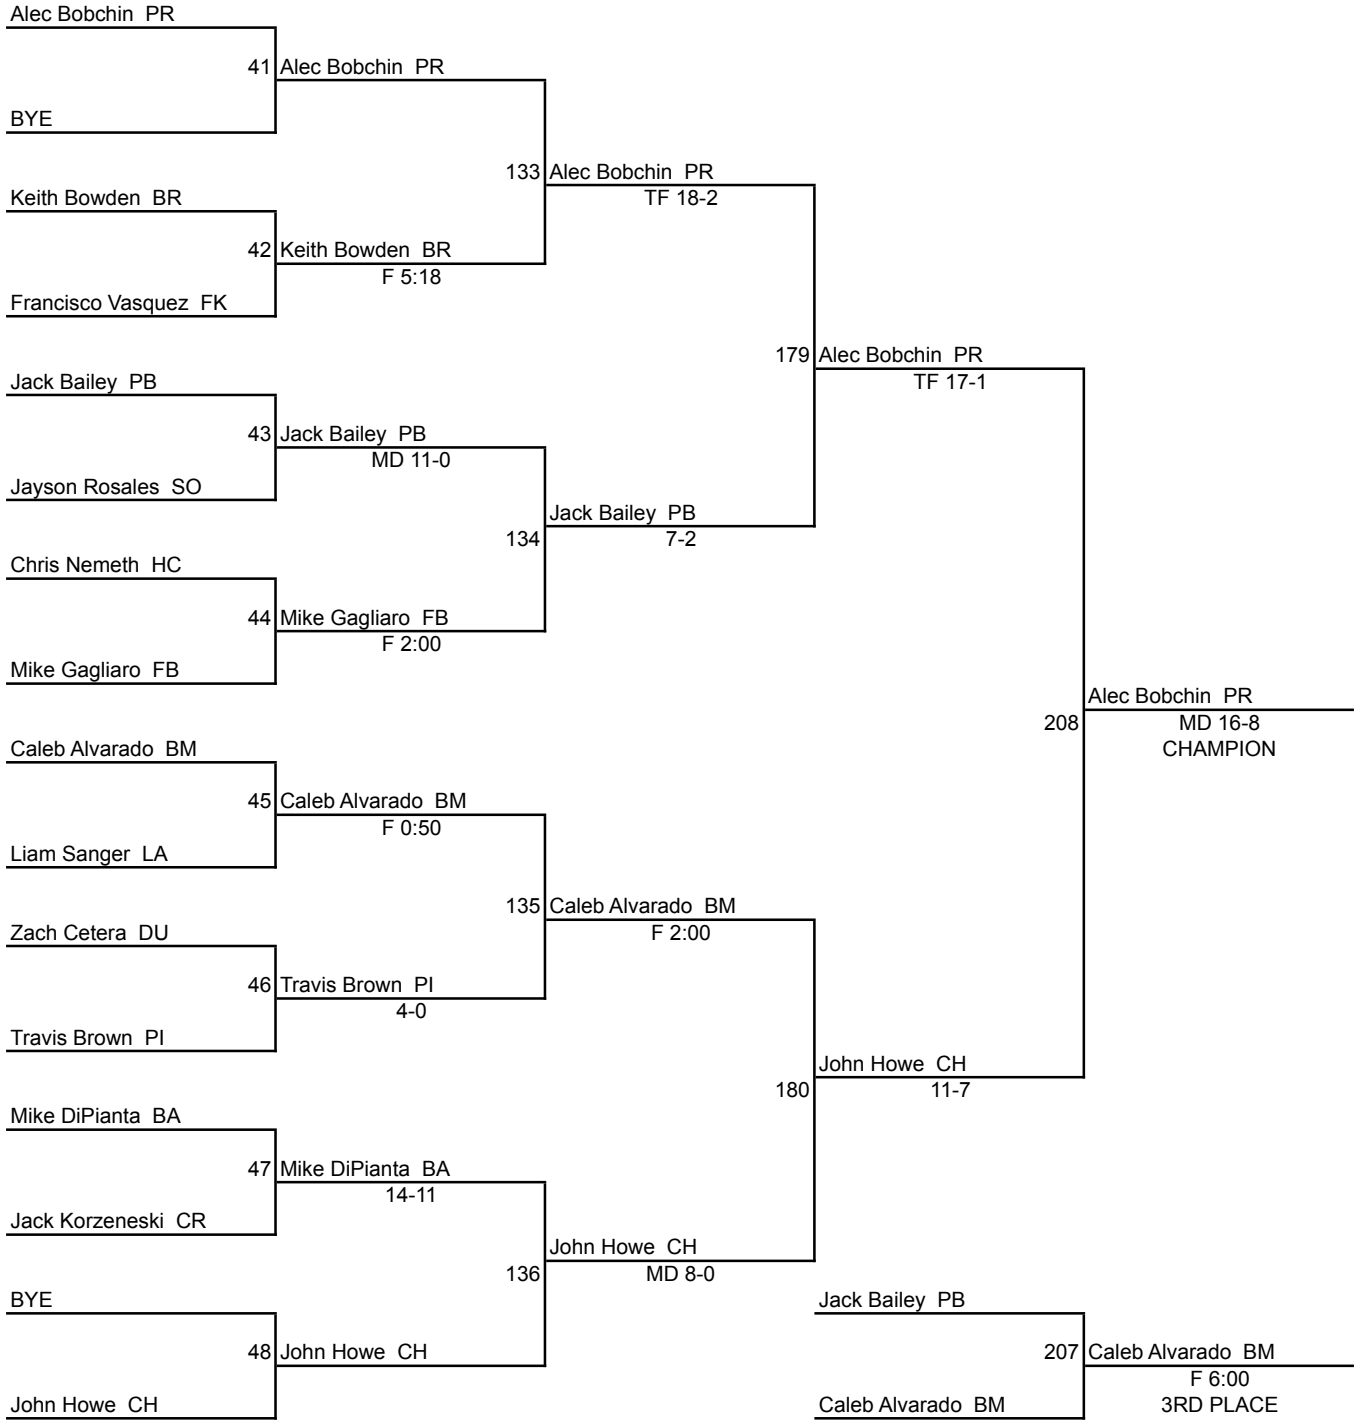

2018 GARDEN STATE CLASSIC

138 Pounds