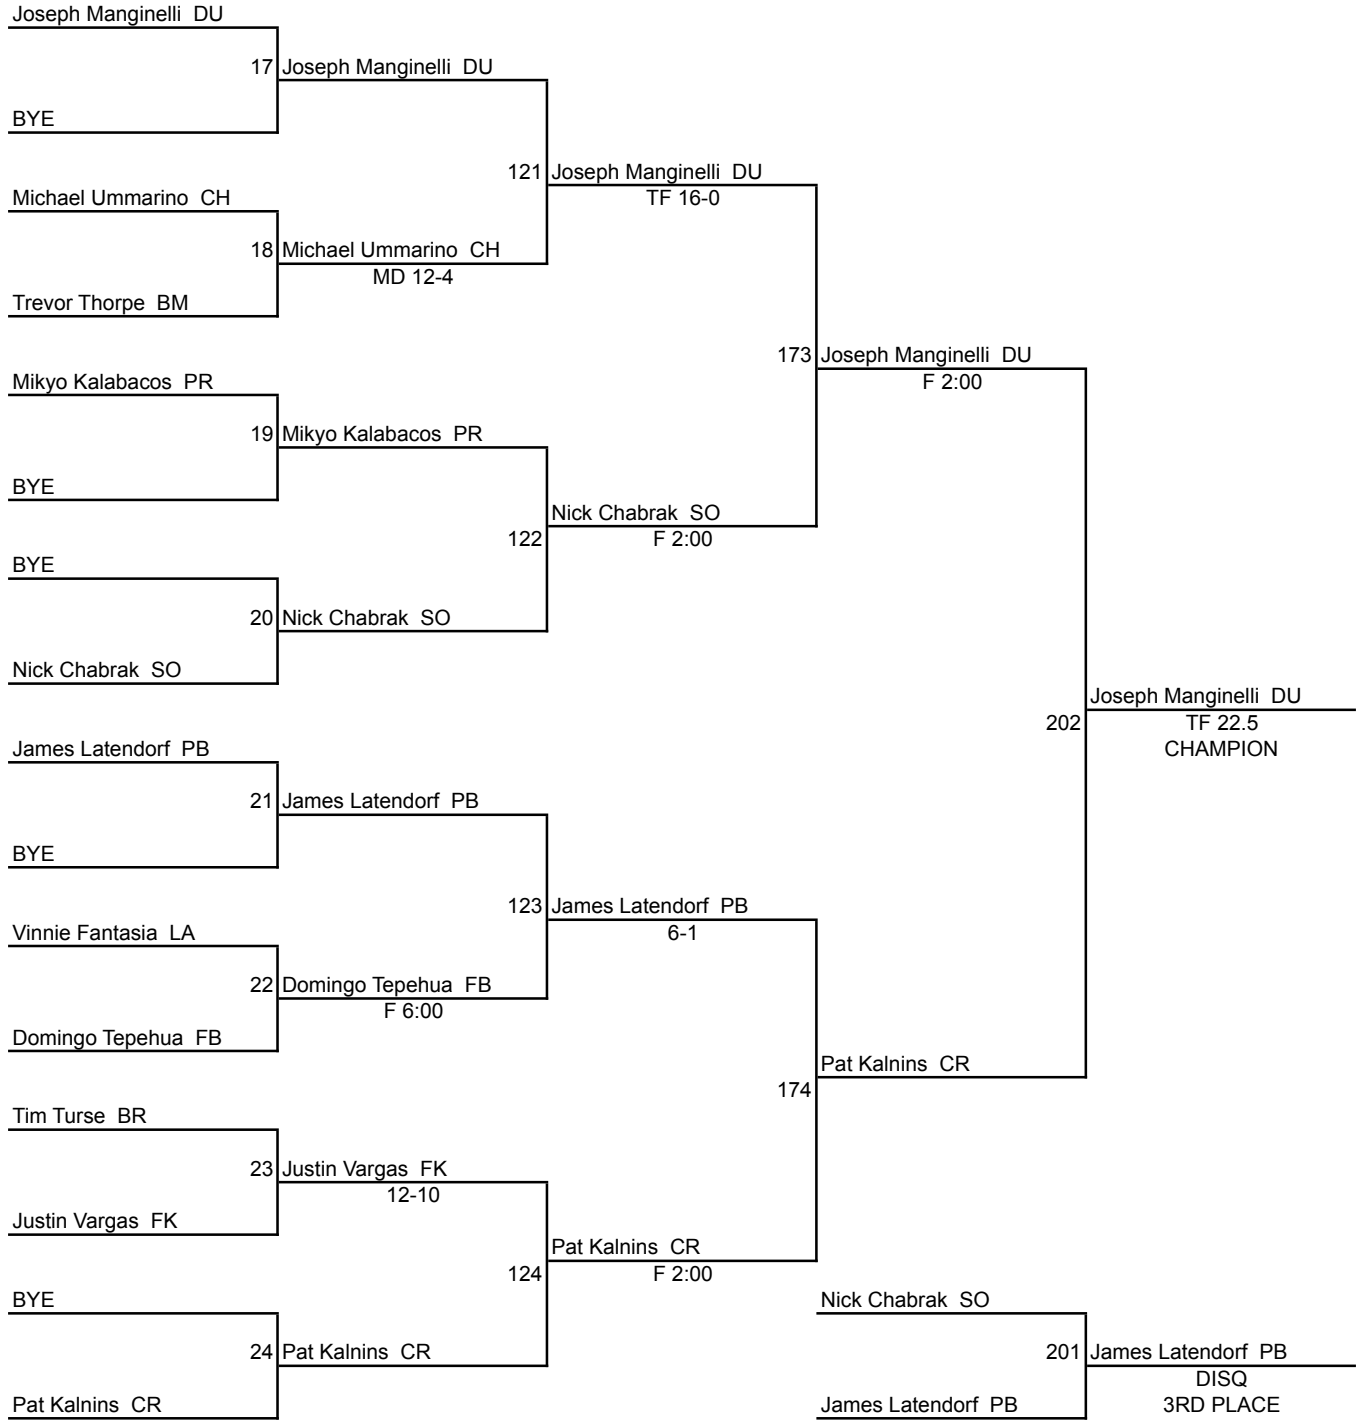

2018 GARDEN STATE CLASSIC

106 Pounds

2018 GARDEN STATE CLASSIC

113 Pounds

2018 GARDEN STATE CLASSIC

120 Pounds

2018 GARDEN STATE CLASSIC

126 Pounds