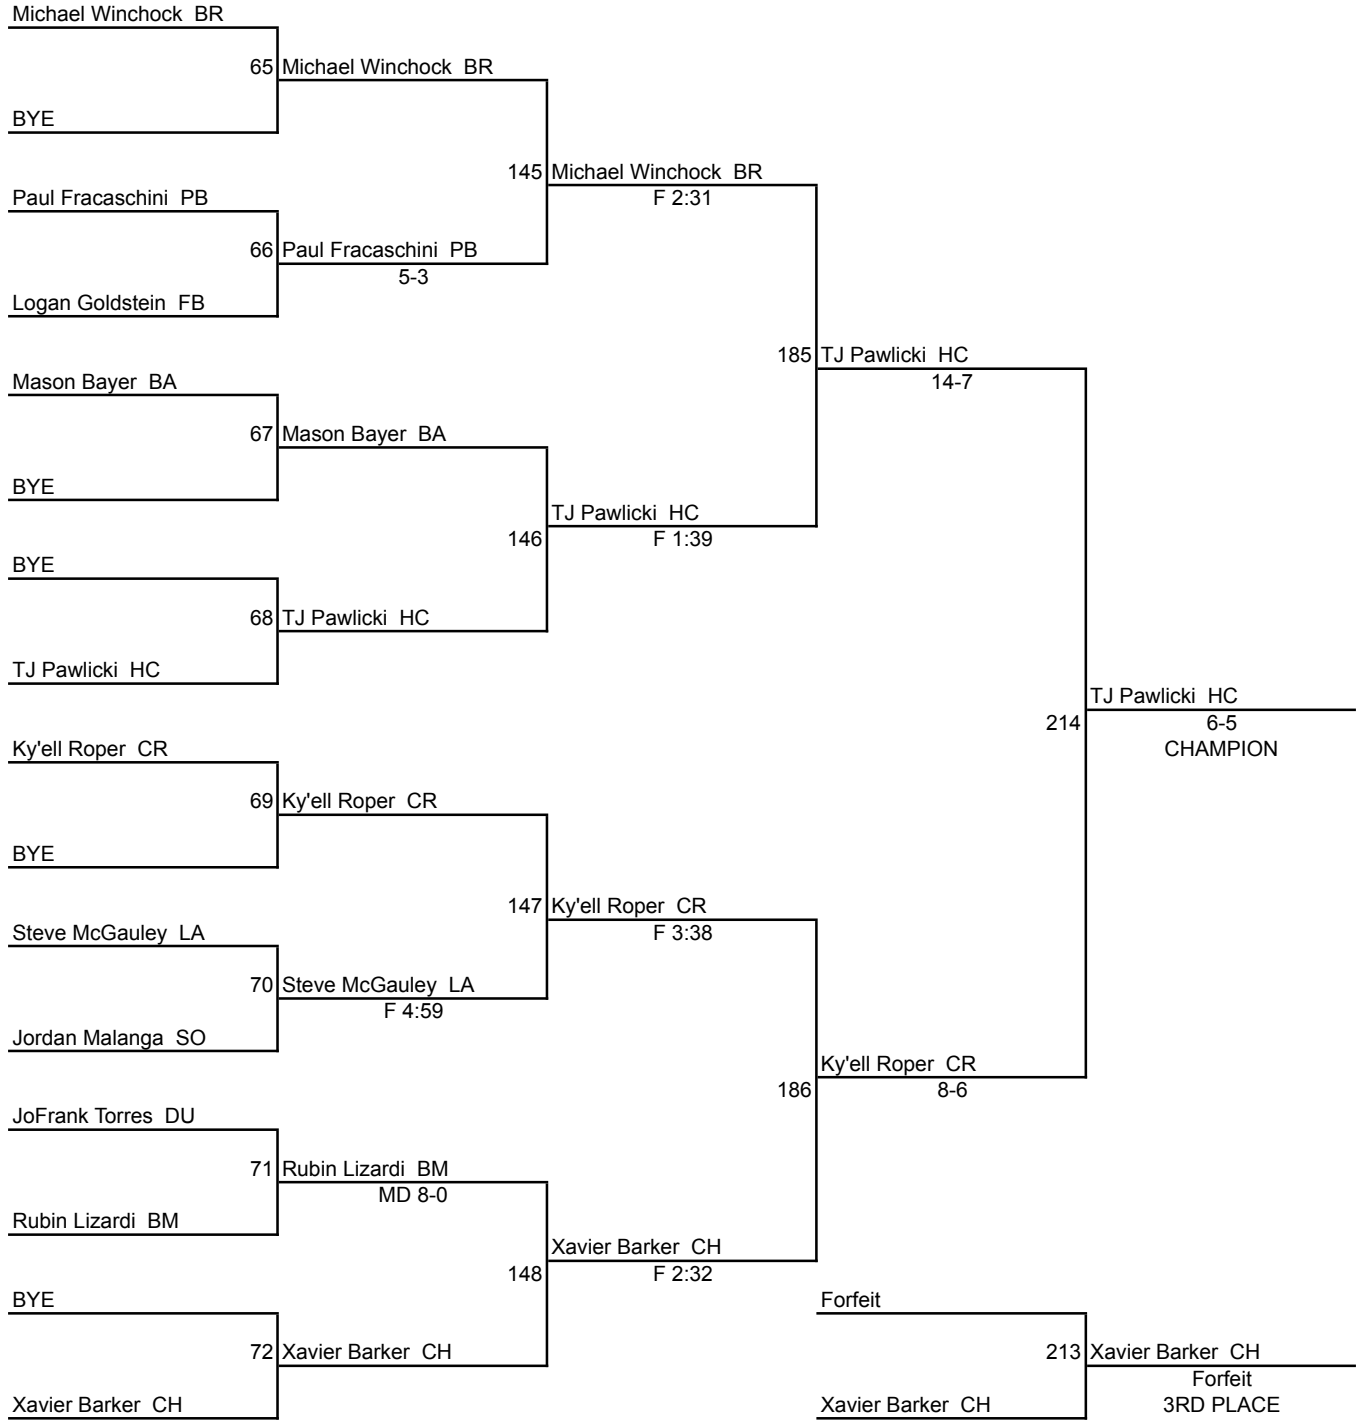

2018 GARDEN STATE CLASSIC 160 Pounds