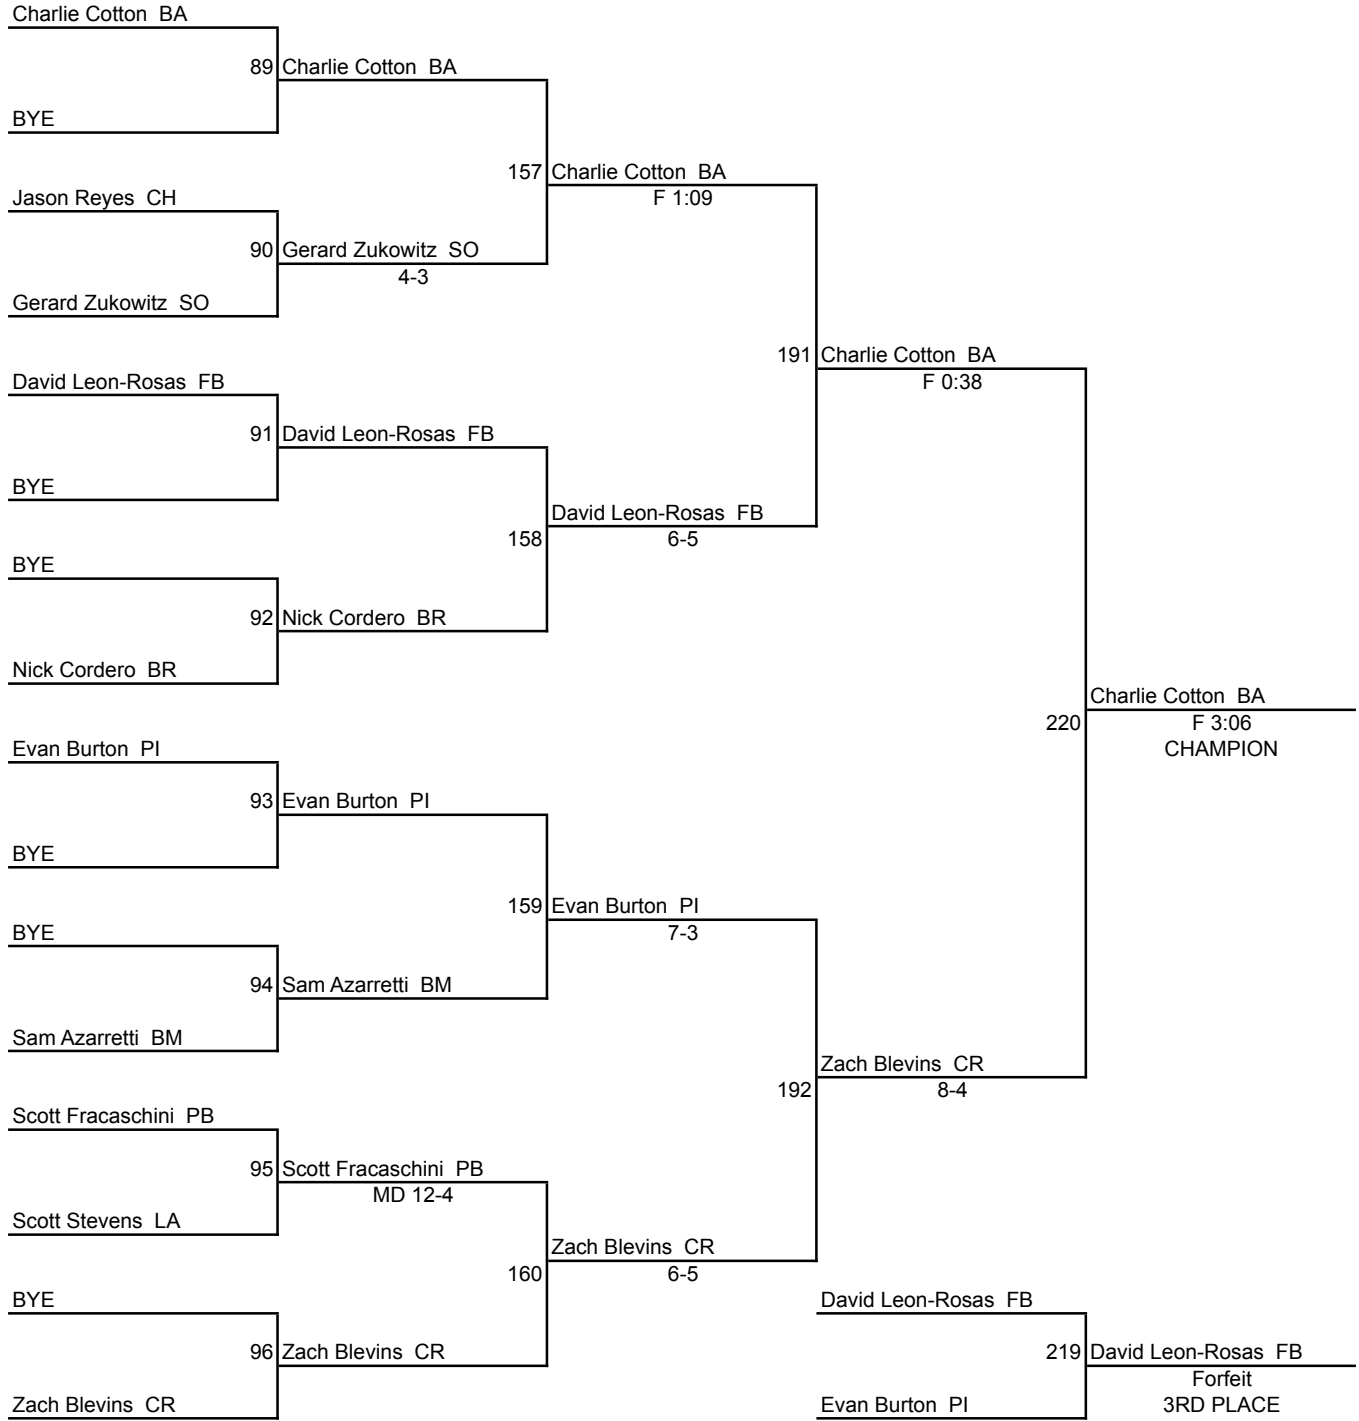

2018 GARDEN STATE CLASSIC 160 Pounds

2018 GARDEN STATE CLASSIC 170 Pounds

2018 GARDEN STATE CLASSIC

182 Pounds

2018 GARDEN STATE CLASSIC 195 Pounds

2018 GARDEN STATE CLASSIC 220 Pounds

2018 GARDEN STATE CLASSIC