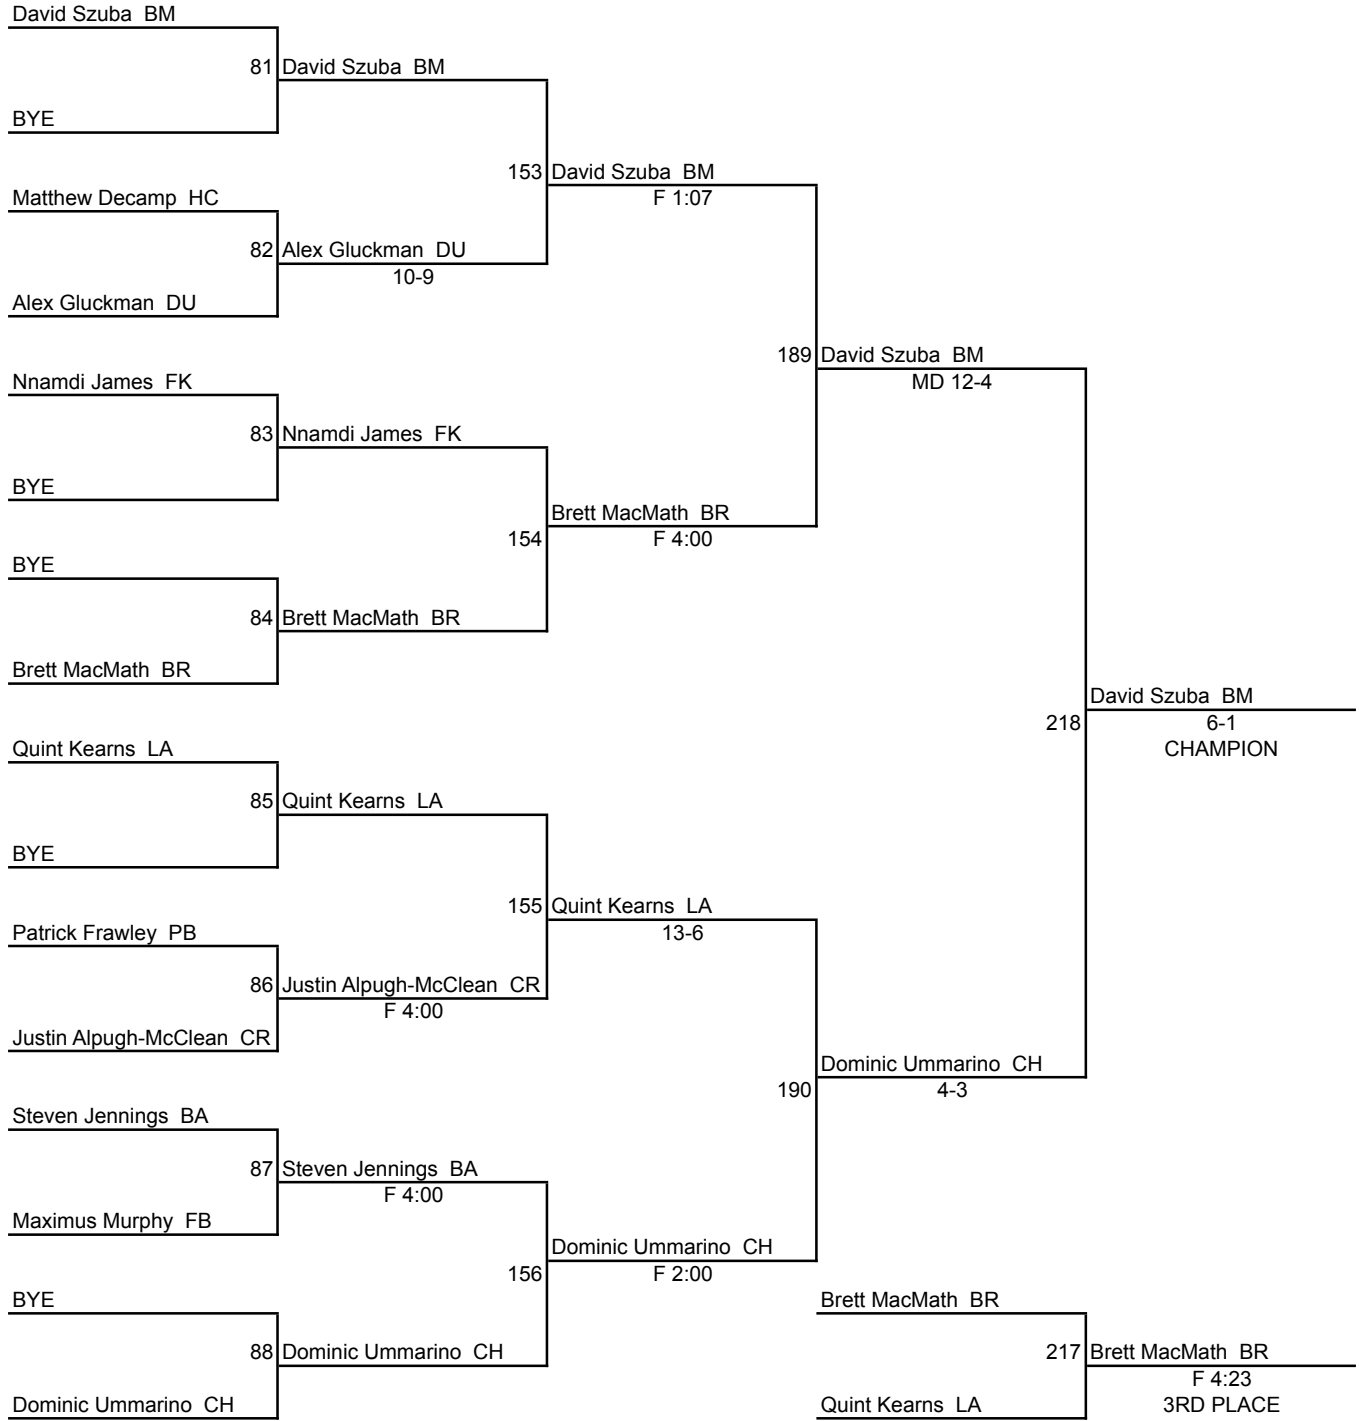

2018 GARDEN STATE CLASSIC 160 Pounds

2018 GARDEN STATE CLASSIC 170 Pounds

2018 GARDEN STATE CLASSIC

182 Pounds

2018 GARDEN STATE CLASSIC 195 Pounds

2018 GARDEN STATE CLASSIC 220 Pounds

2018 GARDEN STATE CLASSIC