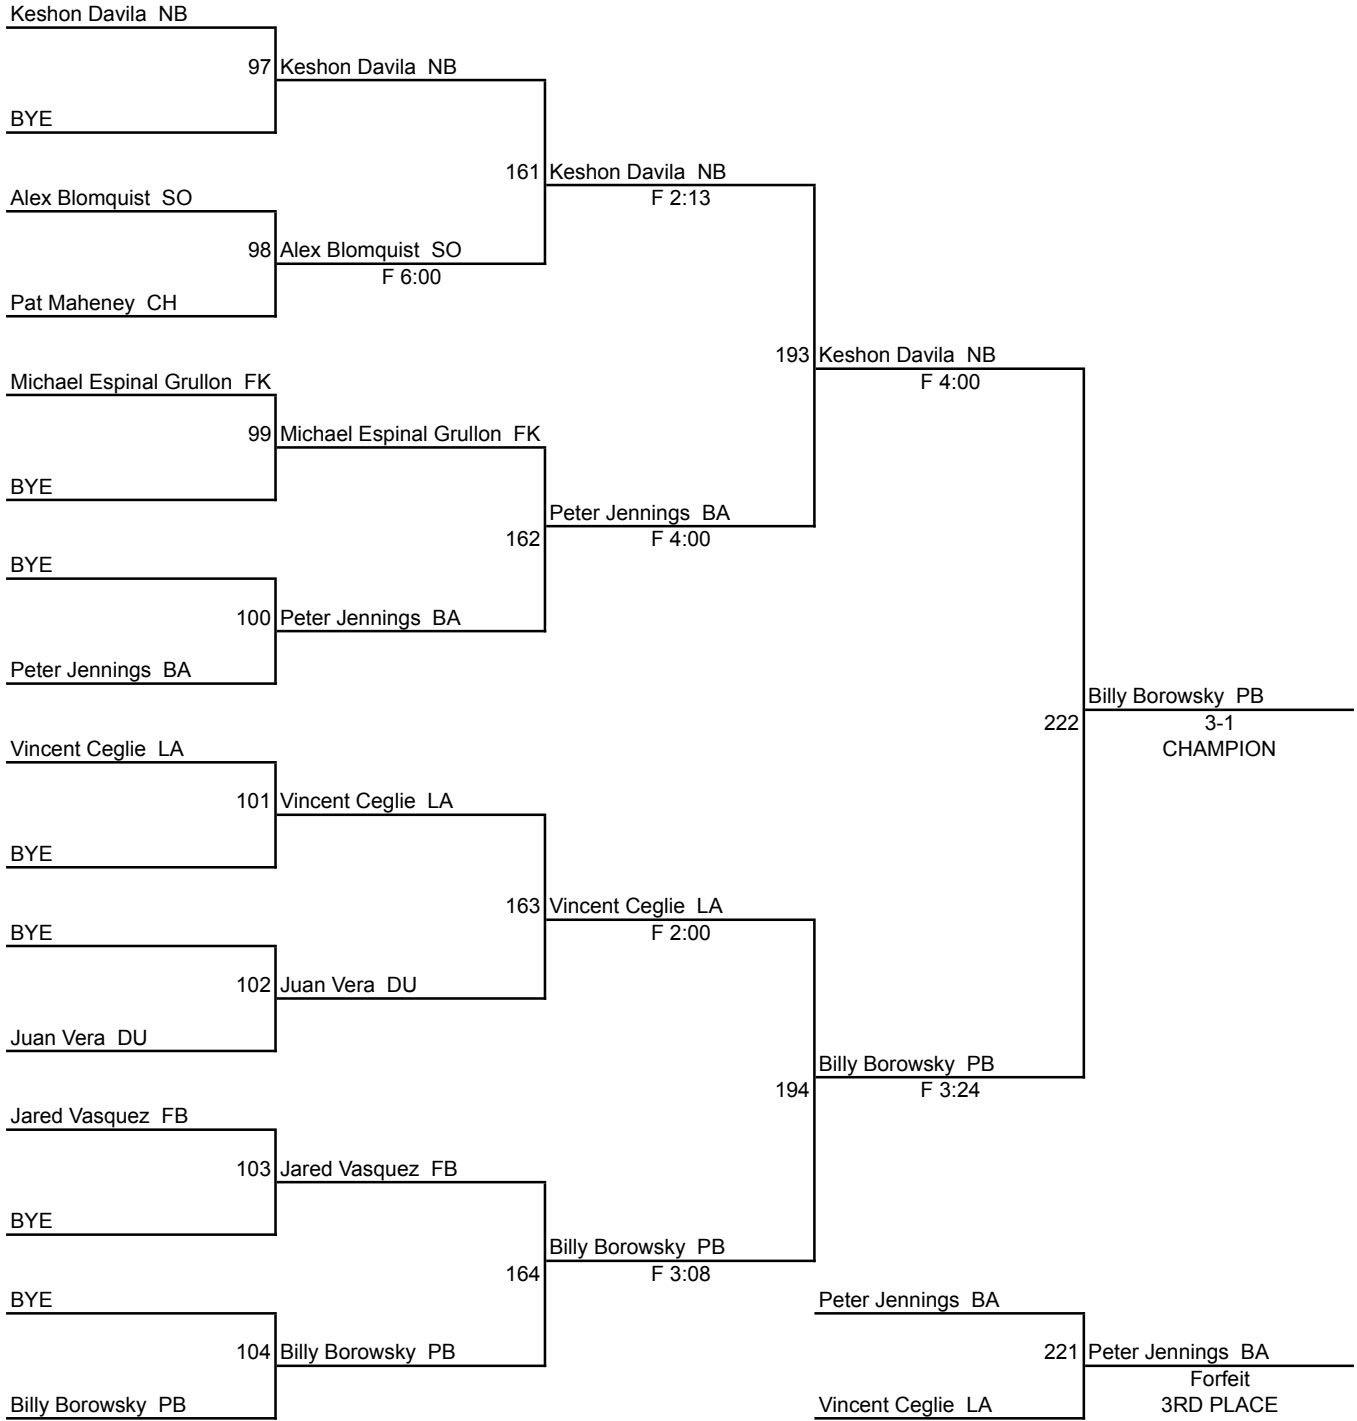

2018 GARDEN STATE CLASSIC 160 Pounds

2018 GARDEN STATE CLASSIC 170 Pounds

2018 GARDEN STATE CLASSIC

182 Pounds

2018 GARDEN STATE CLASSIC 195 Pounds

2018 GARDEN STATE CLASSIC 220 Pounds

2018 GARDEN STATE CLASSIC