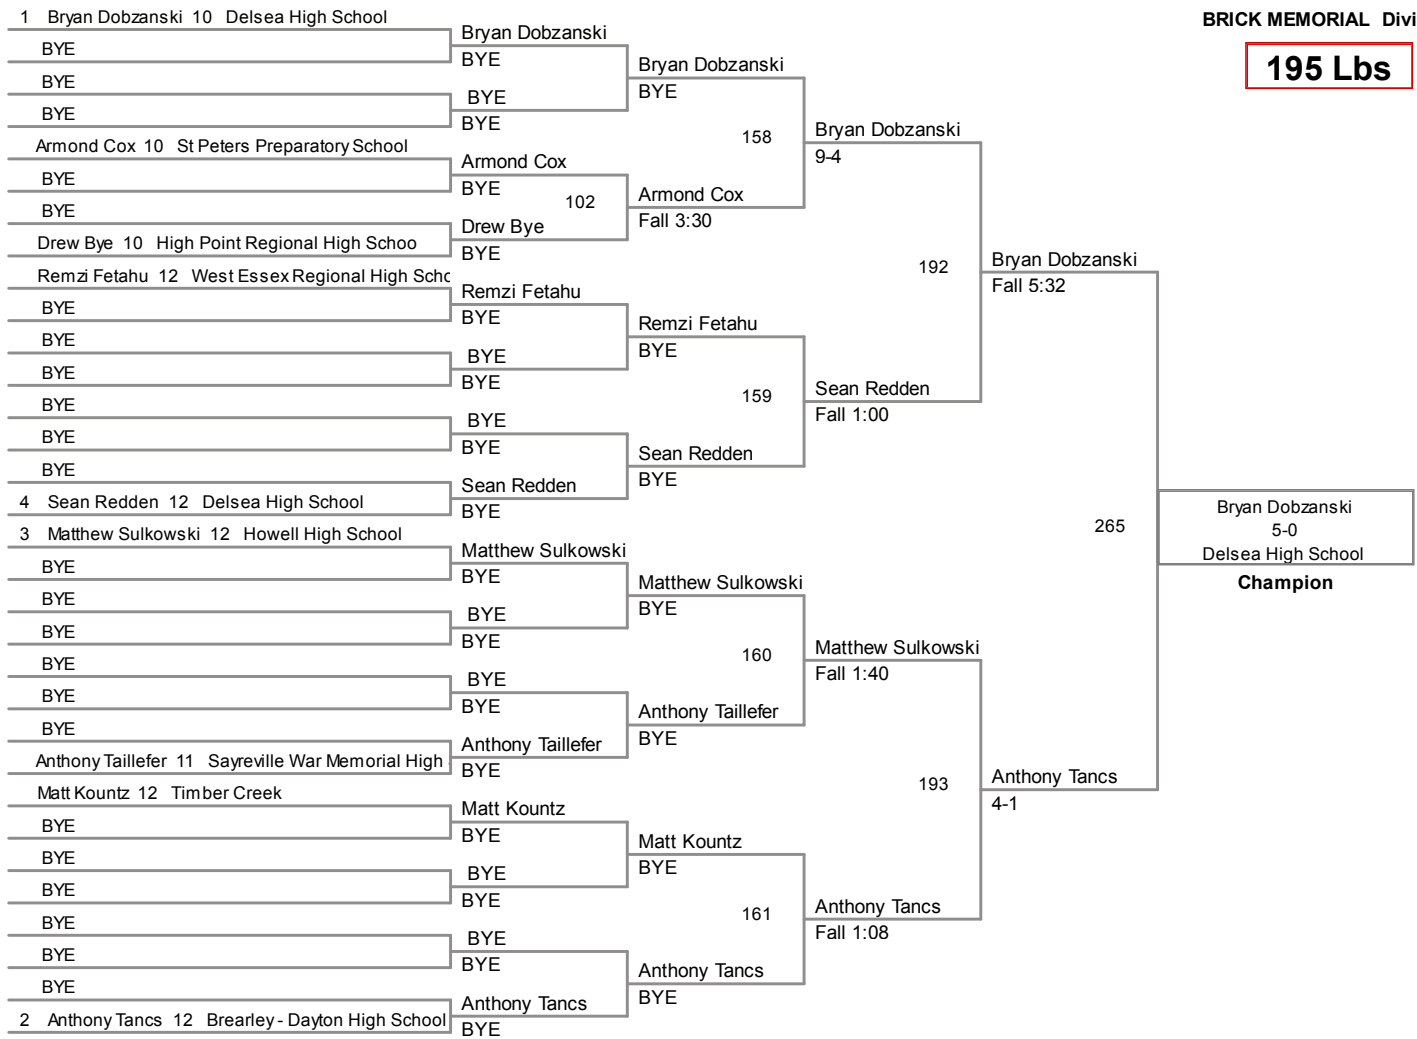

BRICK MEMORIAL CLASSIC
BRICK MEMORIAL Division

170 Lbs

182 Lbs

BRICK MEMORIAL CLASSIC
BRICK MEMORIAL Division

195 Lbs

BRICK MEMORIAL CLASSIC
BRICK MEMORIAL Division

220 Lbs

BRICK MEMORIAL CLASSIC
BRICK MEMORIAL Division