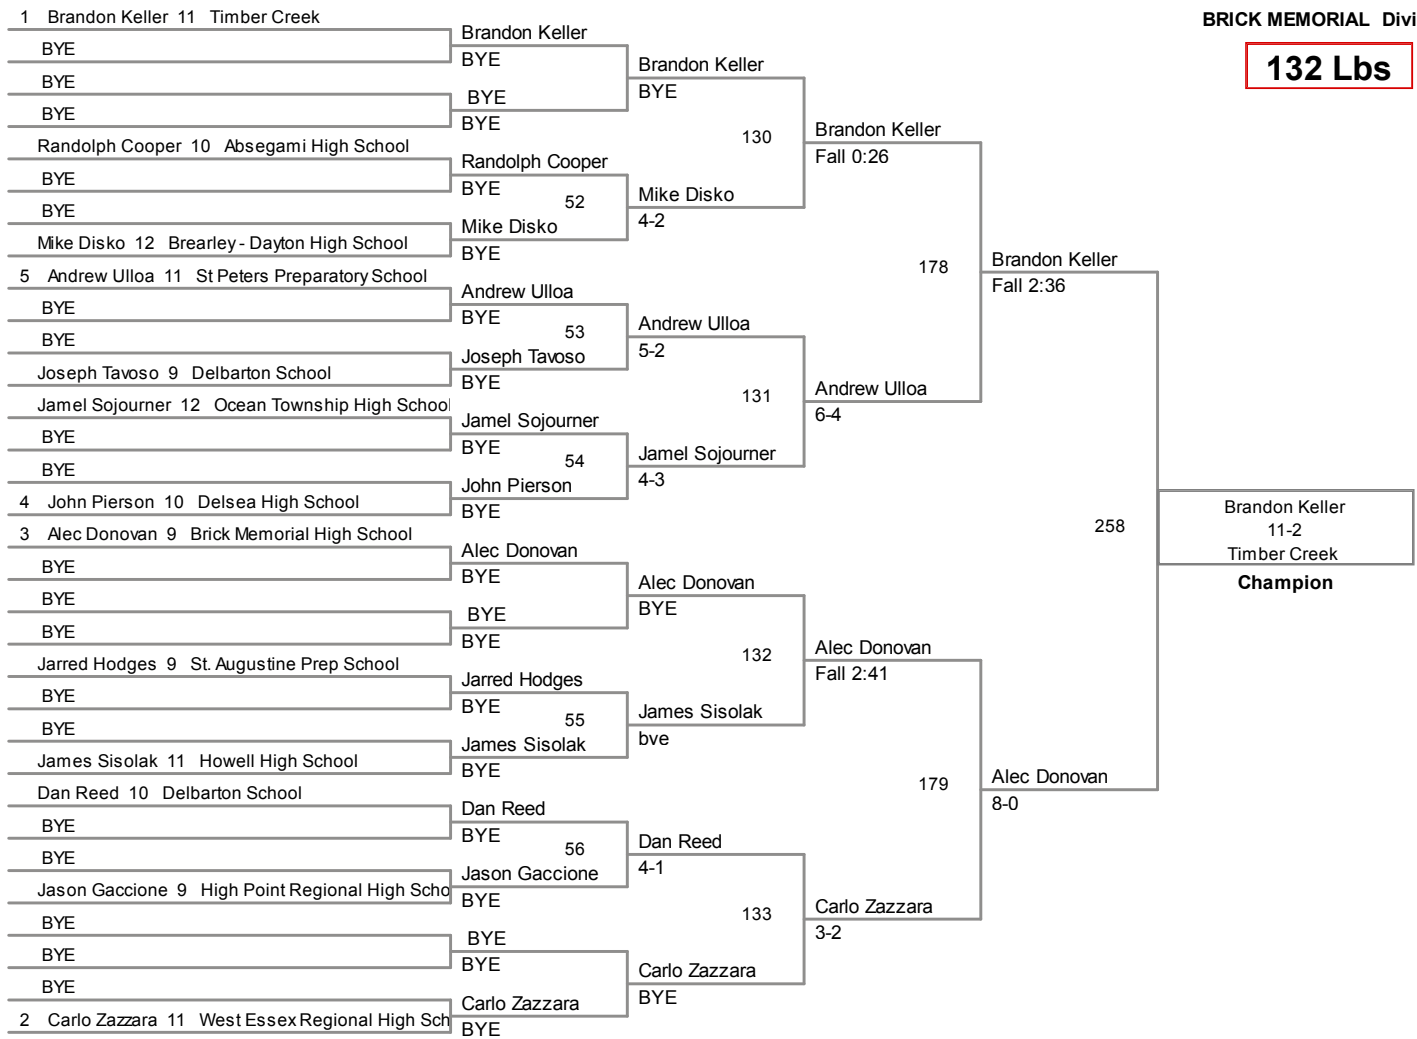

BRICK MEMORIAL CLASSIC
BRICK MEMORIAL Division

132 Lbs