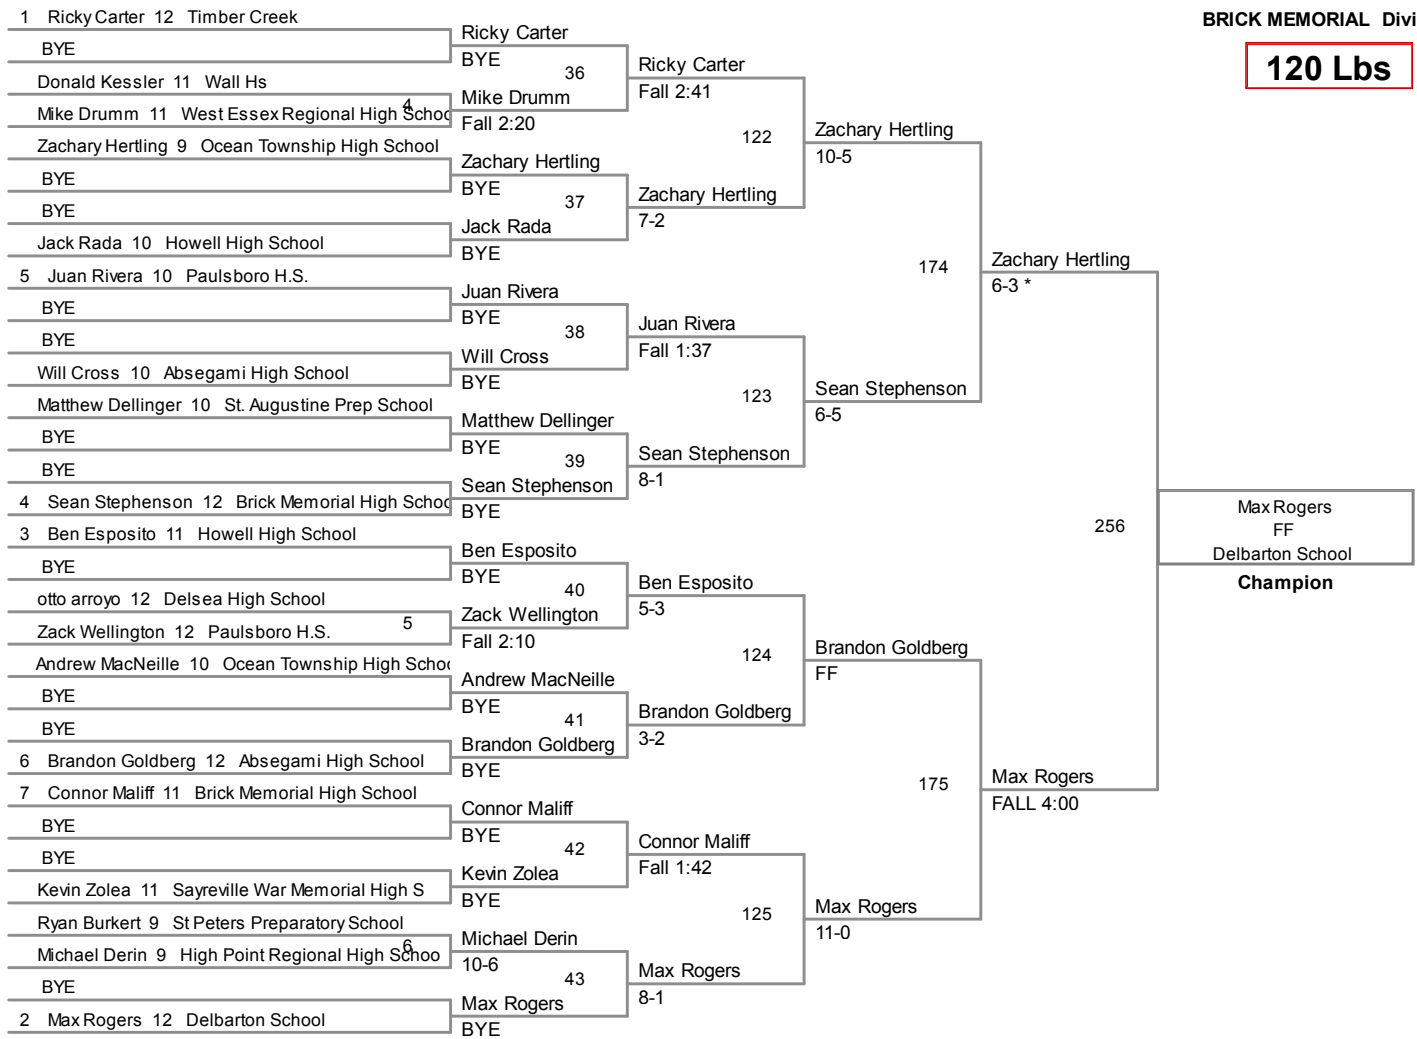

BRICK MEMORIAL CLASSIC
BRICK MEMORIAL Division

106 Lbs

113 Lbs

BRICK MEMORIAL CLASSIC
BRICK MEMORIAL Division

120 Lbs

BRICK MEMORIAL CLASSIC
BRICK MEMORIAL Division

126 Lbs

BRICK MEMORIAL CLASSIC
BRICK MEMORIAL Division

132 Lbs

BRICK MEMORIAL CLASSIC
BRICK MEMORIAL Division

138 Lbs

BRICK MEMORIAL CLASSIC
BRICK MEMORIAL Division

145 Lbs

152 Lbs

BRICK MEMORIAL CLASSIC
BRICK MEMORIAL Division

160 Lbs