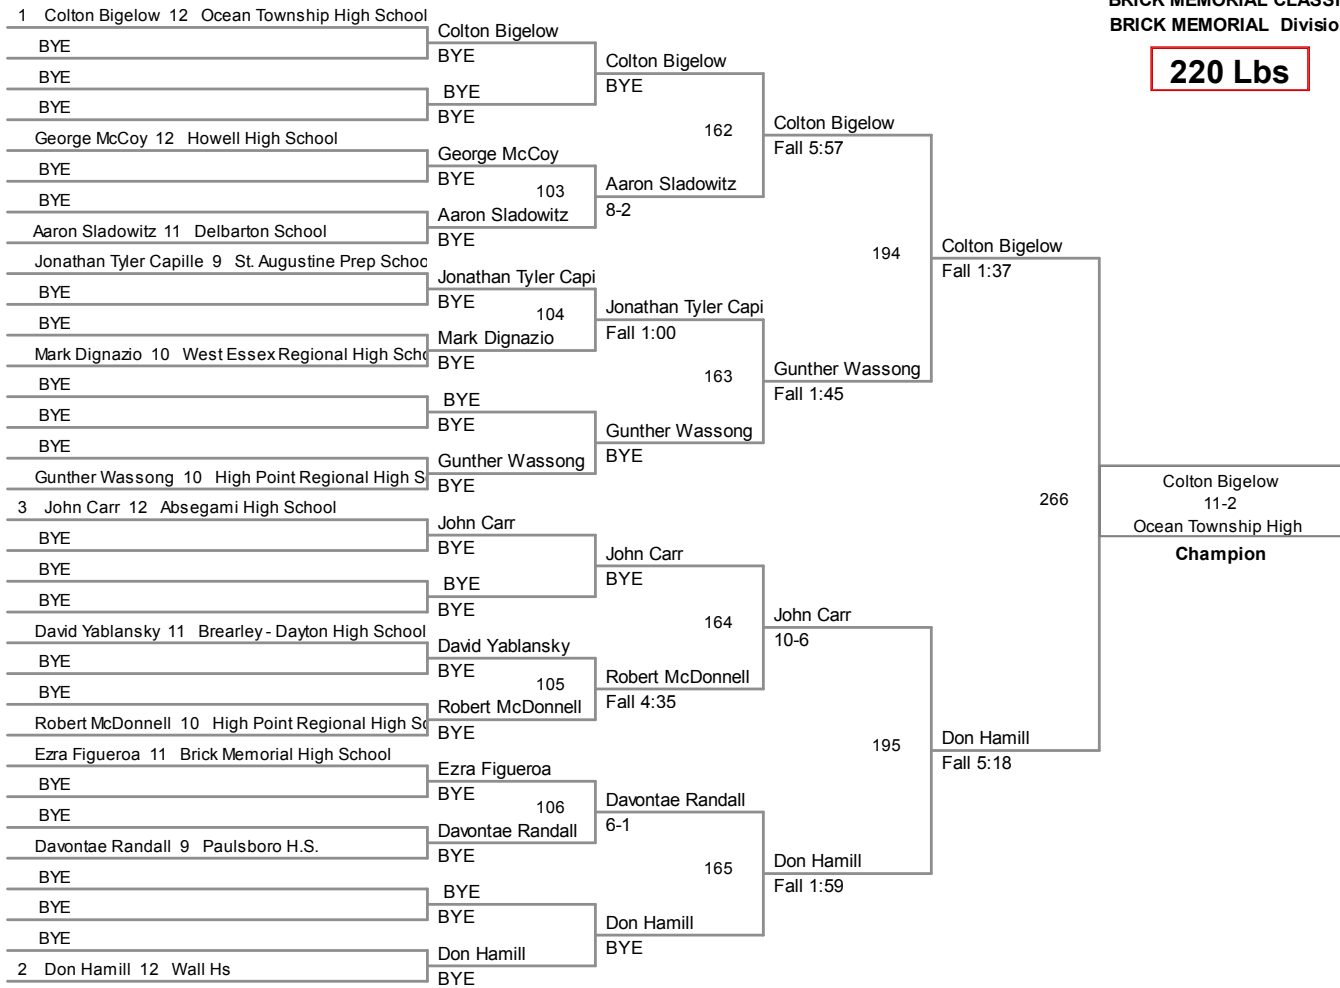

BRICK MEMORIAL CLASSIC
BRICK MEMORIAL Division

170 Lbs

182 Lbs

BRICK MEMORIAL CLASSIC
BRICK MEMORIAL Division

195 Lbs

BRICK MEMORIAL CLASSIC
BRICK MEMORIAL Division

220 Lbs

BRICK MEMORIAL CLASSIC
BRICK MEMORIAL Division