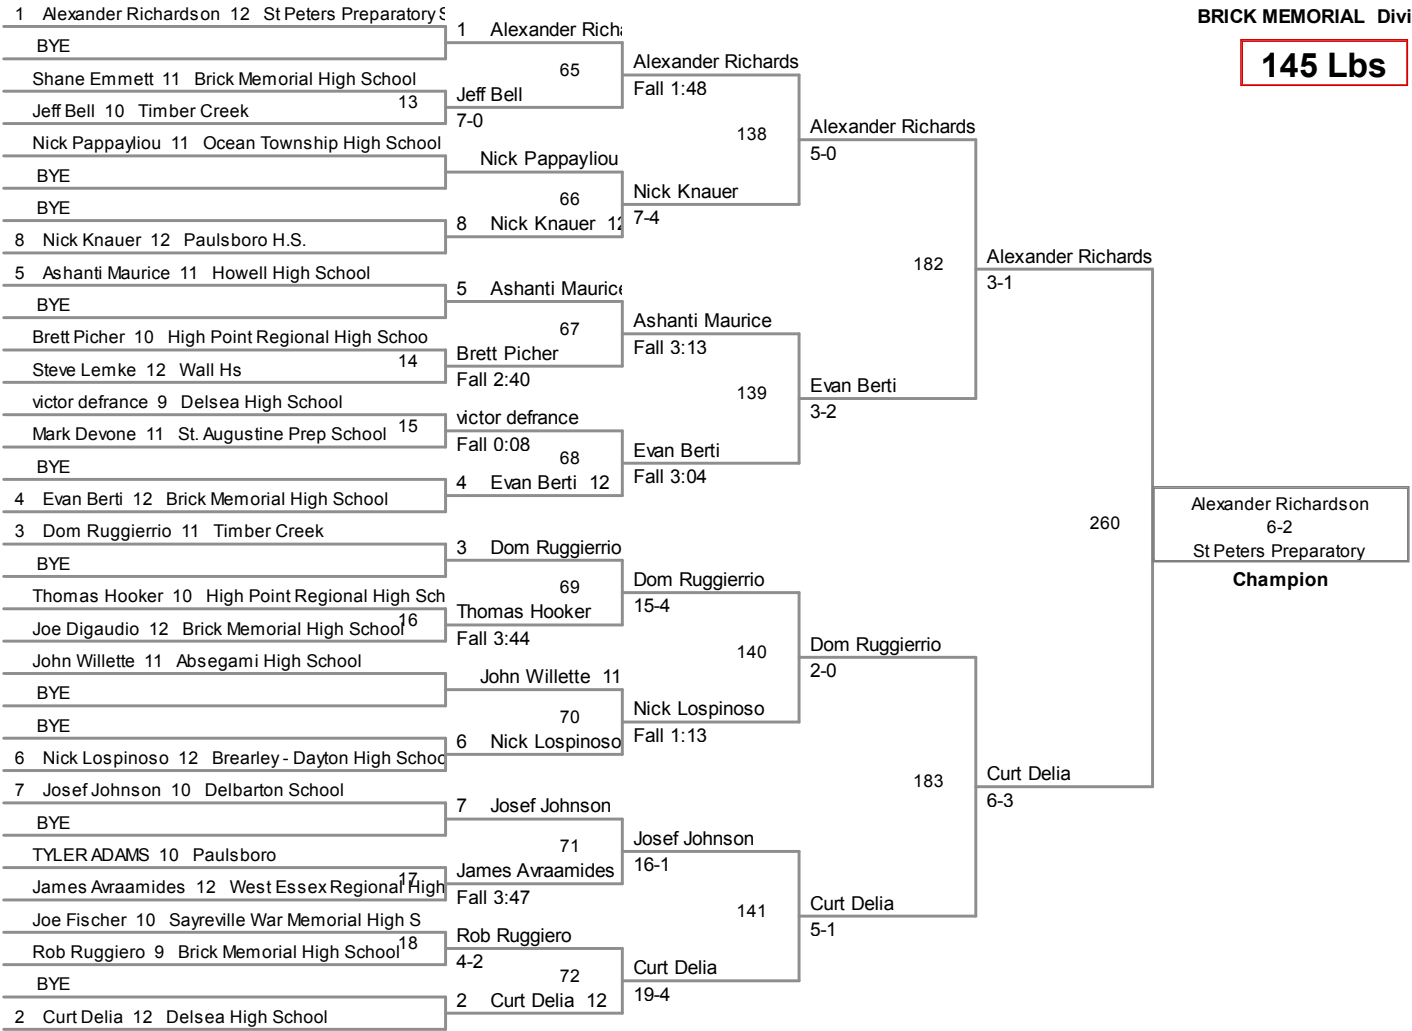

132 Lbs

BRICK MEMORIAL CLASSIC
BRICK MEMORIAL Division

138 Lbs

BRICK MEMORIAL CLASSIC
BRICK MEMORIAL Division

145 Lbs

152 Lbs

BRICK MEMORIAL CLASSIC
BRICK MEMORIAL Division

160 Lbs

BRICK MEMORIAL CLASSIC
BRICK MEMORIAL Division

170 Lbs

182 Lbs

BRICK MEMORIAL CLASSIC
BRICK MEMORIAL Division

195 Lbs

BRICK MEMORIAL CLASSIC
BRICK MEMORIAL Division

220 Lbs

BRICK MEMORIAL CLASSIC
BRICK MEMORIAL Division