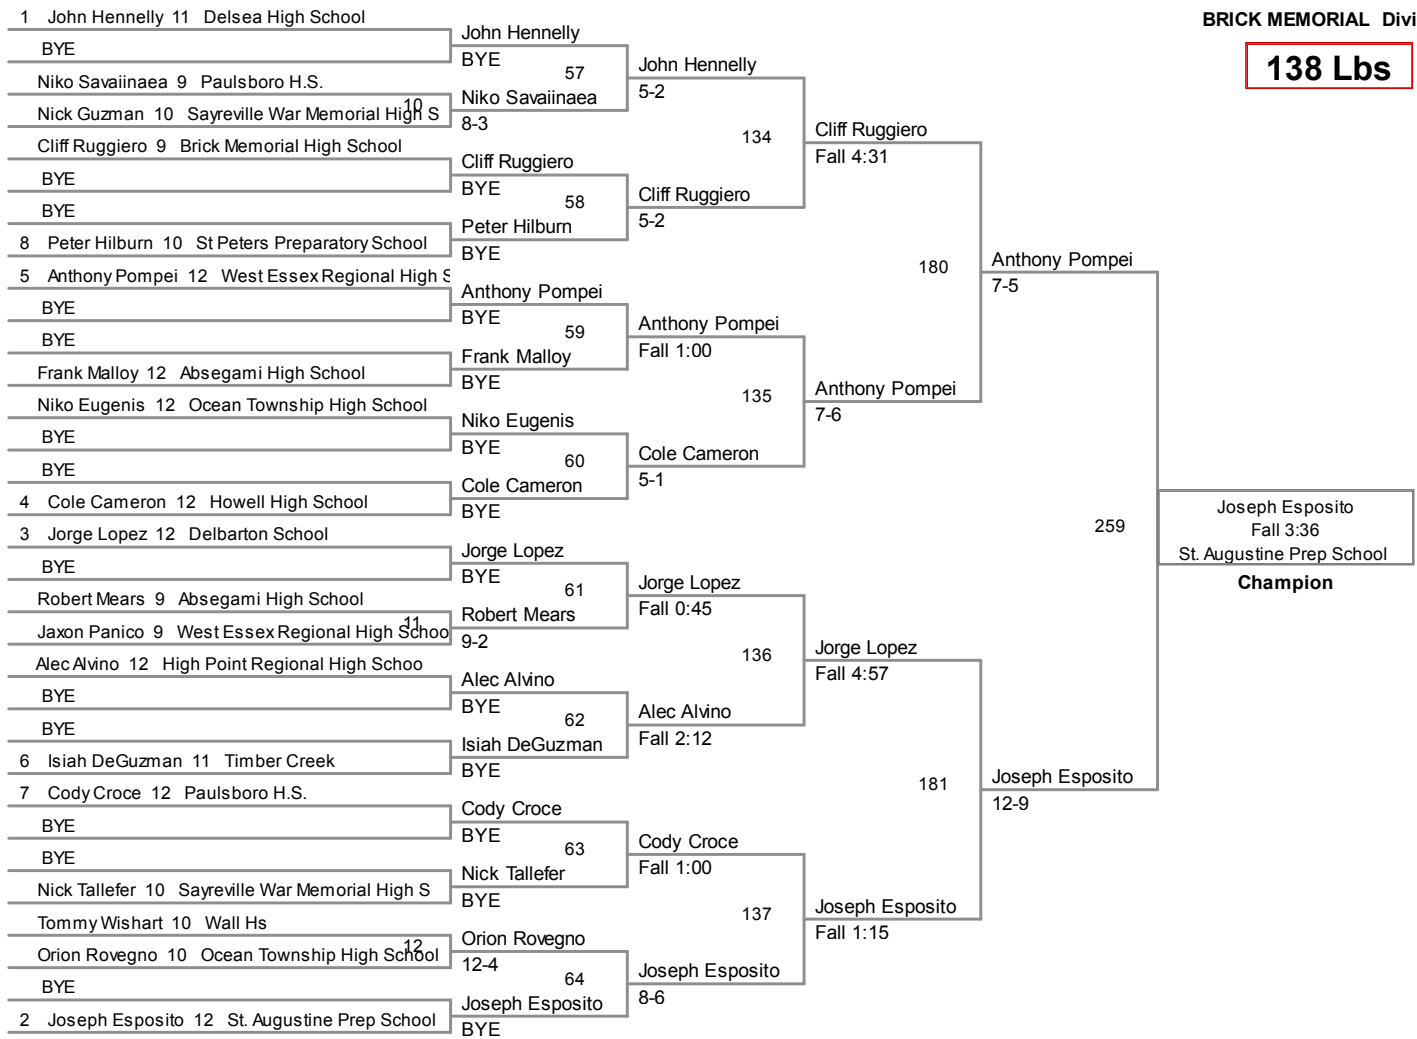

BRICK MEMORIAL CLASSIC
BRICK MEMORIAL Division

106 Lbs

113 Lbs

BRICK MEMORIAL CLASSIC
BRICK MEMORIAL Division

120 Lbs

BRICK MEMORIAL CLASSIC
BRICK MEMORIAL Division

126 Lbs

BRICK MEMORIAL CLASSIC
BRICK MEMORIAL Division

132 Lbs

BRICK MEMORIAL CLASSIC
BRICK MEMORIAL Division

138 Lbs

BRICK MEMORIAL CLASSIC
BRICK MEMORIAL Division

145 Lbs

152 Lbs

BRICK MEMORIAL CLASSIC
BRICK MEMORIAL Division

160 Lbs

285 Lbs