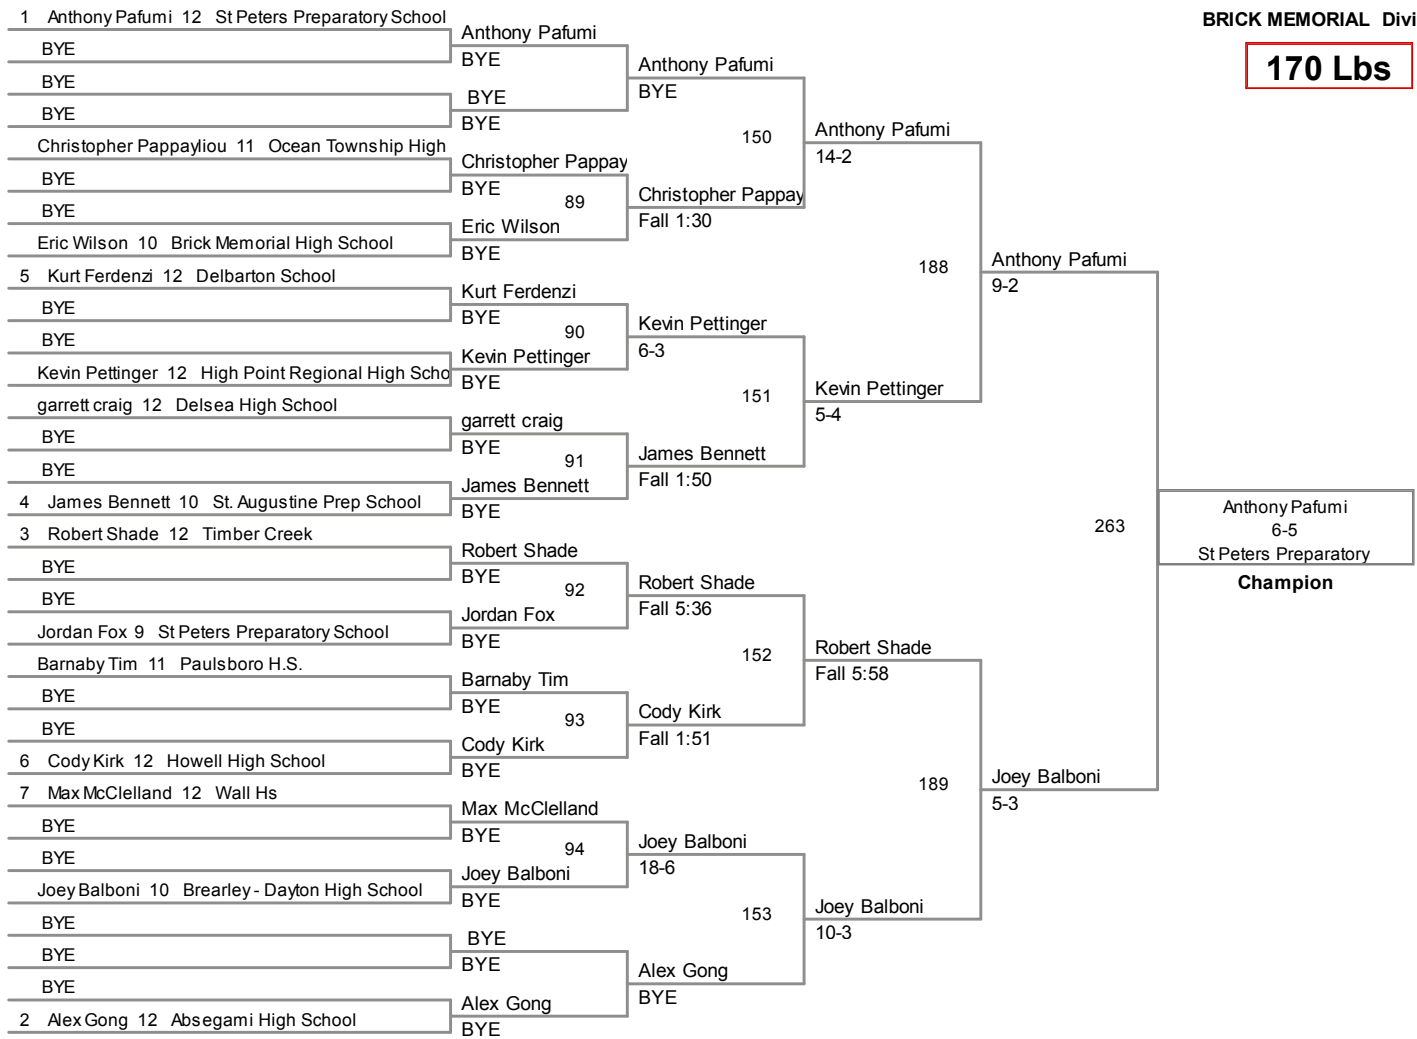

BRICK MEMORIAL CLASSIC
BRICK MEMORIAL Division

170 Lbs