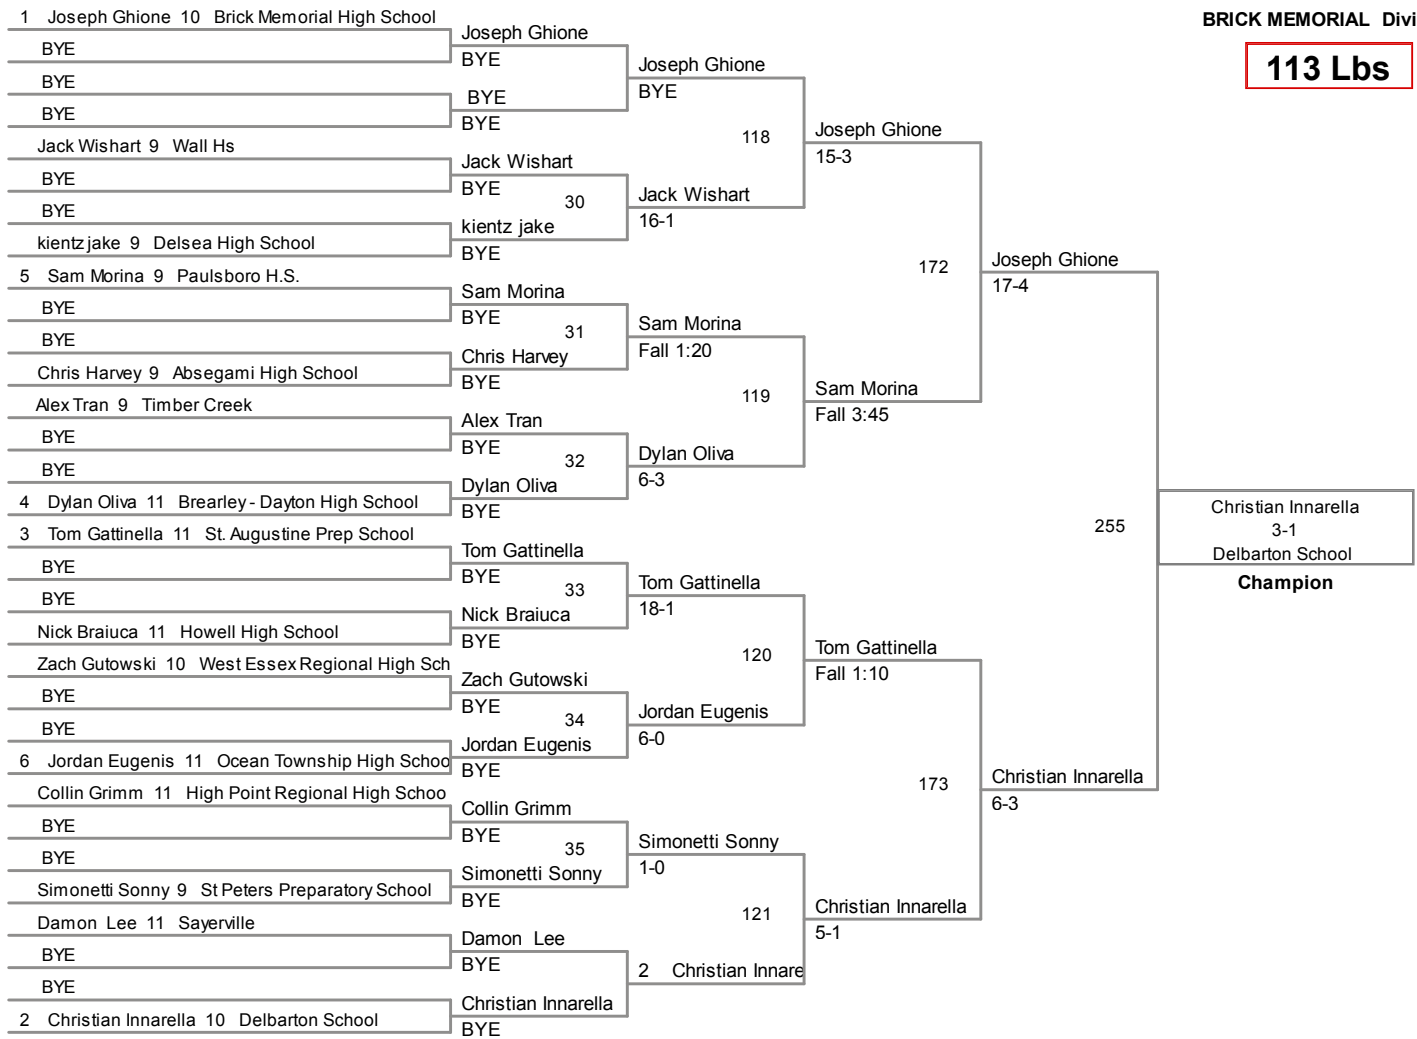

BRICK MEMORIAL CLASSIC
BRICK MEMORIAL Division

106 Lbs

113 Lbs

BRICK MEMORIAL CLASSIC
BRICK MEMORIAL Division

120 Lbs

BRICK MEMORIAL CLASSIC
BRICK MEMORIAL Division

126 Lbs

BRICK MEMORIAL CLASSIC
BRICK MEMORIAL Division