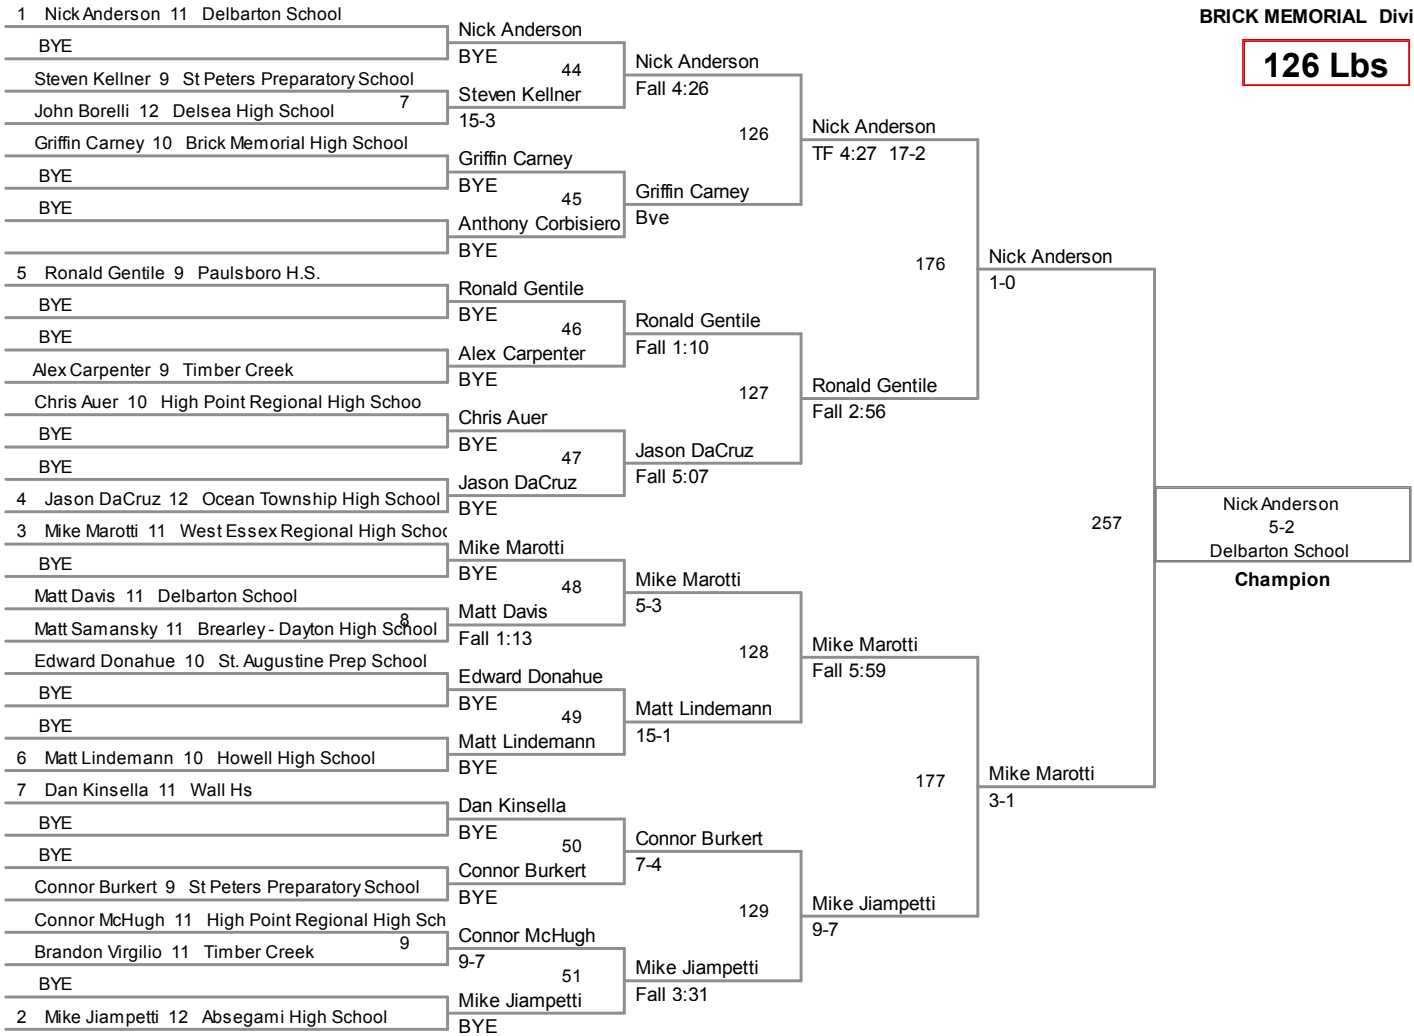

BRICK MEMORIAL CLASSIC
BRICK MEMORIAL Division

106 Lbs

113 Lbs

BRICK MEMORIAL CLASSIC
BRICK MEMORIAL Division

120 Lbs

BRICK MEMORIAL CLASSIC
BRICK MEMORIAL Division

126 Lbs

BRICK MEMORIAL CLASSIC
BRICK MEMORIAL Division