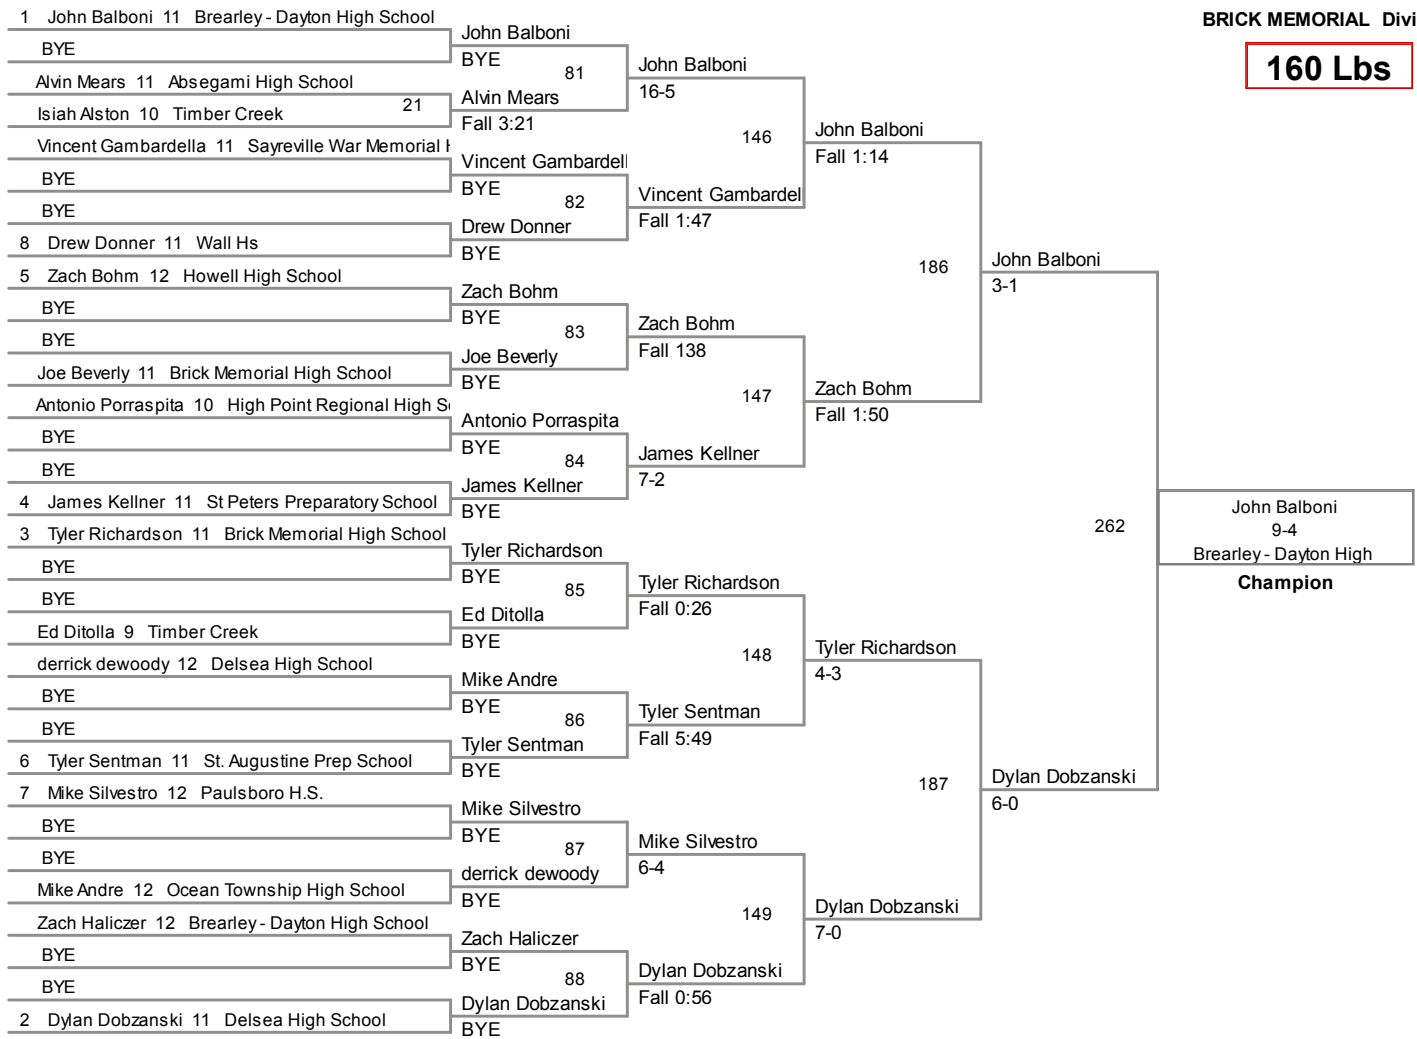

132 Lbs

BRICK MEMORIAL CLASSIC
BRICK MEMORIAL Division

138 Lbs

BRICK MEMORIAL CLASSIC
BRICK MEMORIAL Division

145 Lbs

152 Lbs

BRICK MEMORIAL CLASSIC
BRICK MEMORIAL Division

160 Lbs