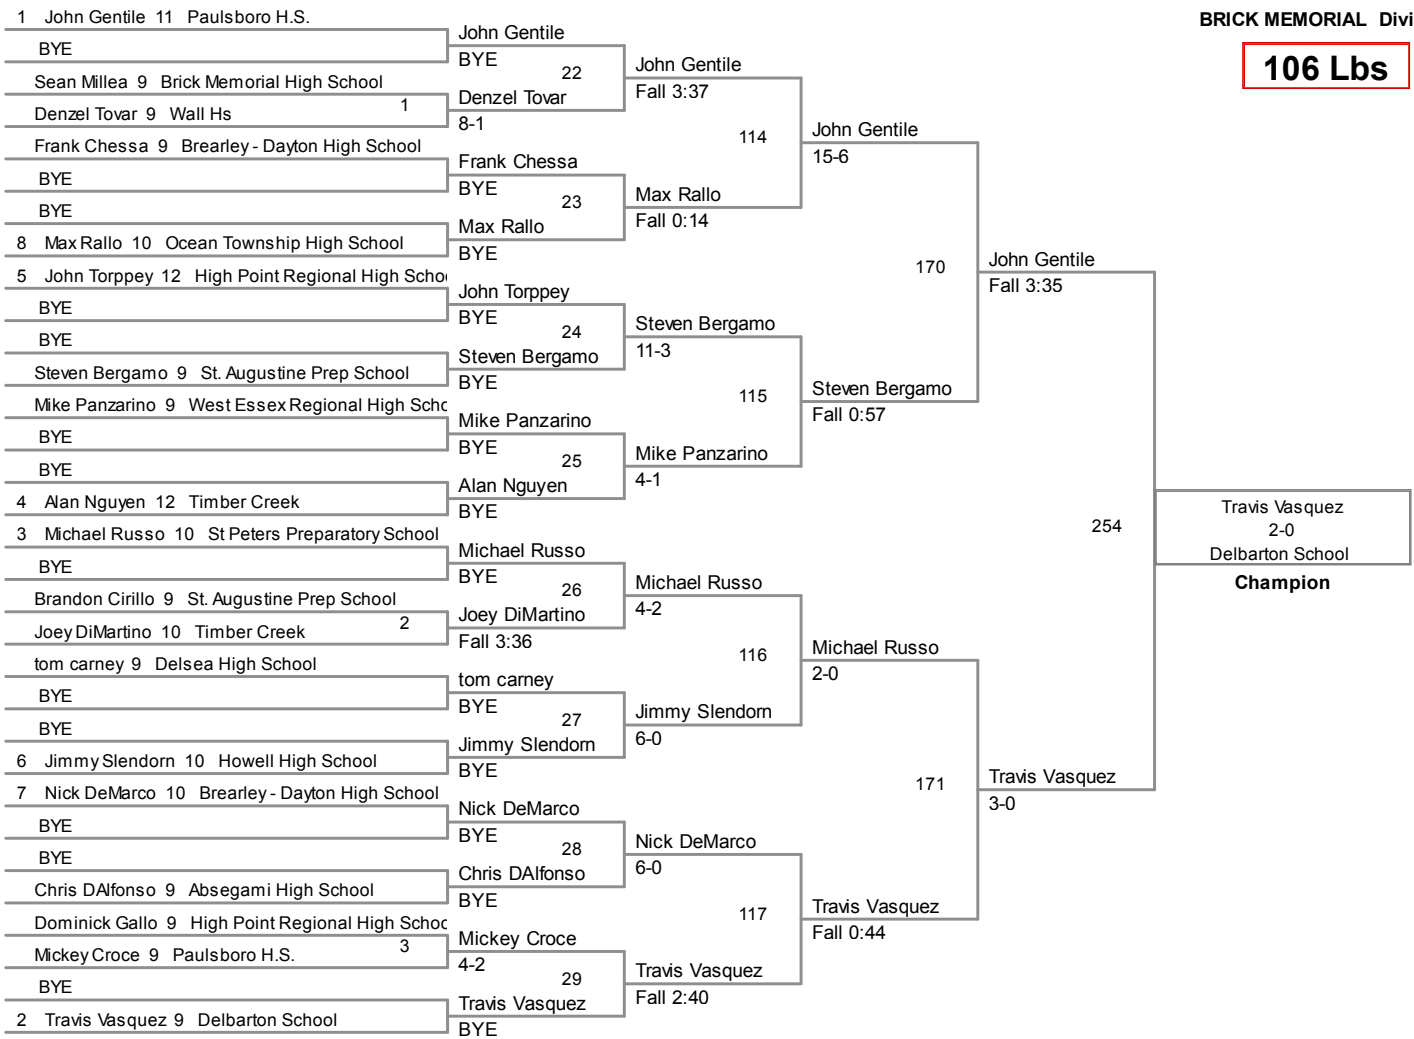

BRICK MEMORIAL CLASSIC
BRICK MEMORIAL Division

106 Lbs

113 Lbs

BRICK MEMORIAL CLASSIC
BRICK MEMORIAL Division

120 Lbs

BRICK MEMORIAL CLASSIC
BRICK MEMORIAL Division

126 Lbs

BRICK MEMORIAL CLASSIC
BRICK MEMORIAL Division

132 Lbs

BRICK MEMORIAL CLASSIC
BRICK MEMORIAL Division

138 Lbs

BRICK MEMORIAL CLASSIC
BRICK MEMORIAL Division

145 Lbs

152 Lbs

BRICK MEMORIAL CLASSIC
BRICK MEMORIAL Division

160 Lbs