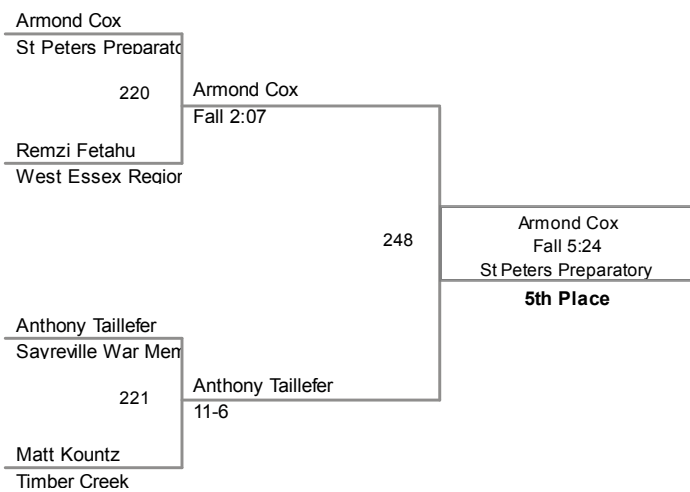

BRICK MEMORIAL CLASSIC
BRICK MEMORIAL Division

170 Lbs

182 Lbs

BRICK MEMORIAL CLASSIC
BRICK MEMORIAL Division

195 Lbs

BRICK MEMORIAL CLASSIC
BRICK MEMORIAL Division

220 Lbs

BRICK MEMORIAL CLASSIC
BRICK MEMORIAL Division