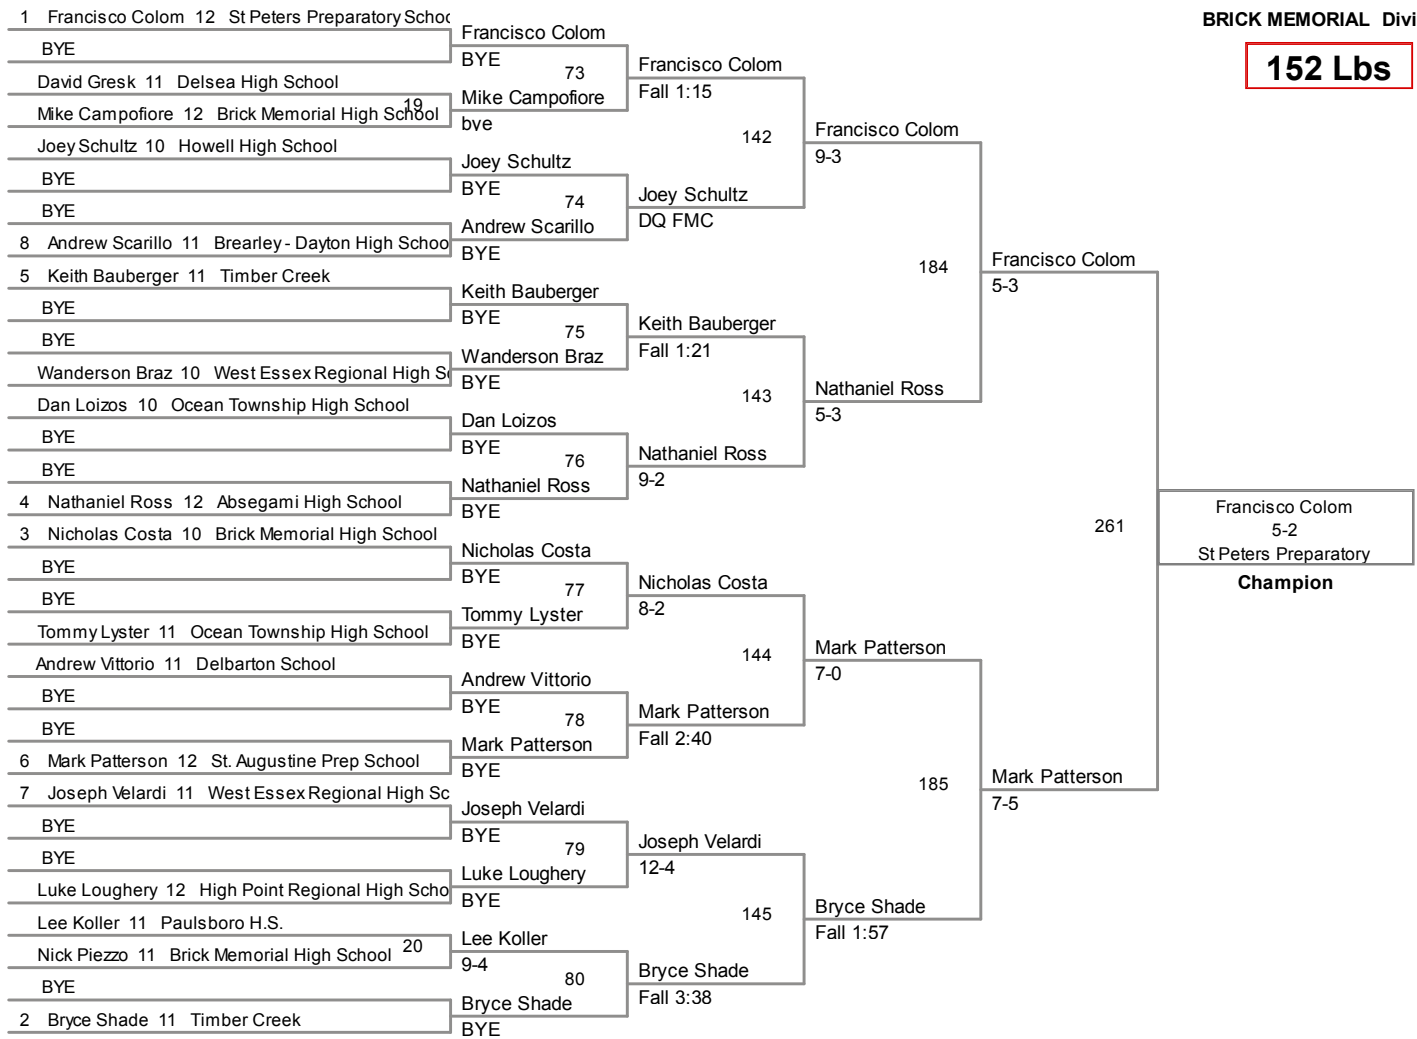

132 Lbs

BRICK MEMORIAL CLASSIC
BRICK MEMORIAL Division

138 Lbs

BRICK MEMORIAL CLASSIC
BRICK MEMORIAL Division

145 Lbs

152 Lbs

BRICK MEMORIAL CLASSIC
BRICK MEMORIAL Division

160 Lbs