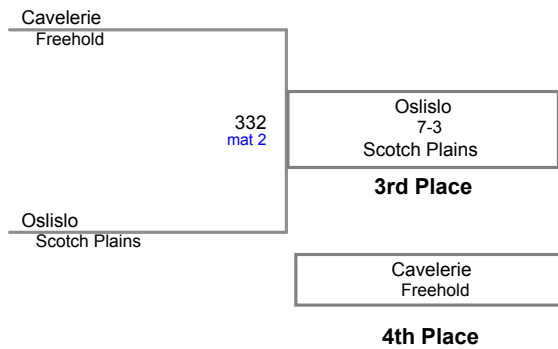

**126 Lbs**

Holmdel Holiday Tournament  
Varsity (on Mat 3)

**132 Lbs**

Holmdel Holiday Tournament  
Varsity (on Mat 2)

**138 Lbs**

Holmdel Holiday Tournament  
Varsity (on Mat 1)

**145 Lbs**

Holmdel Holiday Tournament  
Varsity (on Mat 3)

**152 Lbs**

Holmdel Holiday Tournament  
Varsity (on Mat 3)

**160 Lbs**

Holmdel Holiday Tournament  
Varsity (on Mat 1)

**170 Lbs**

Holmdel Holiday Tournament  
Varsity (on Mat 2)

**182 Lbs**

Holmdel Holiday Tournament  
Varsity (on Mat 2)