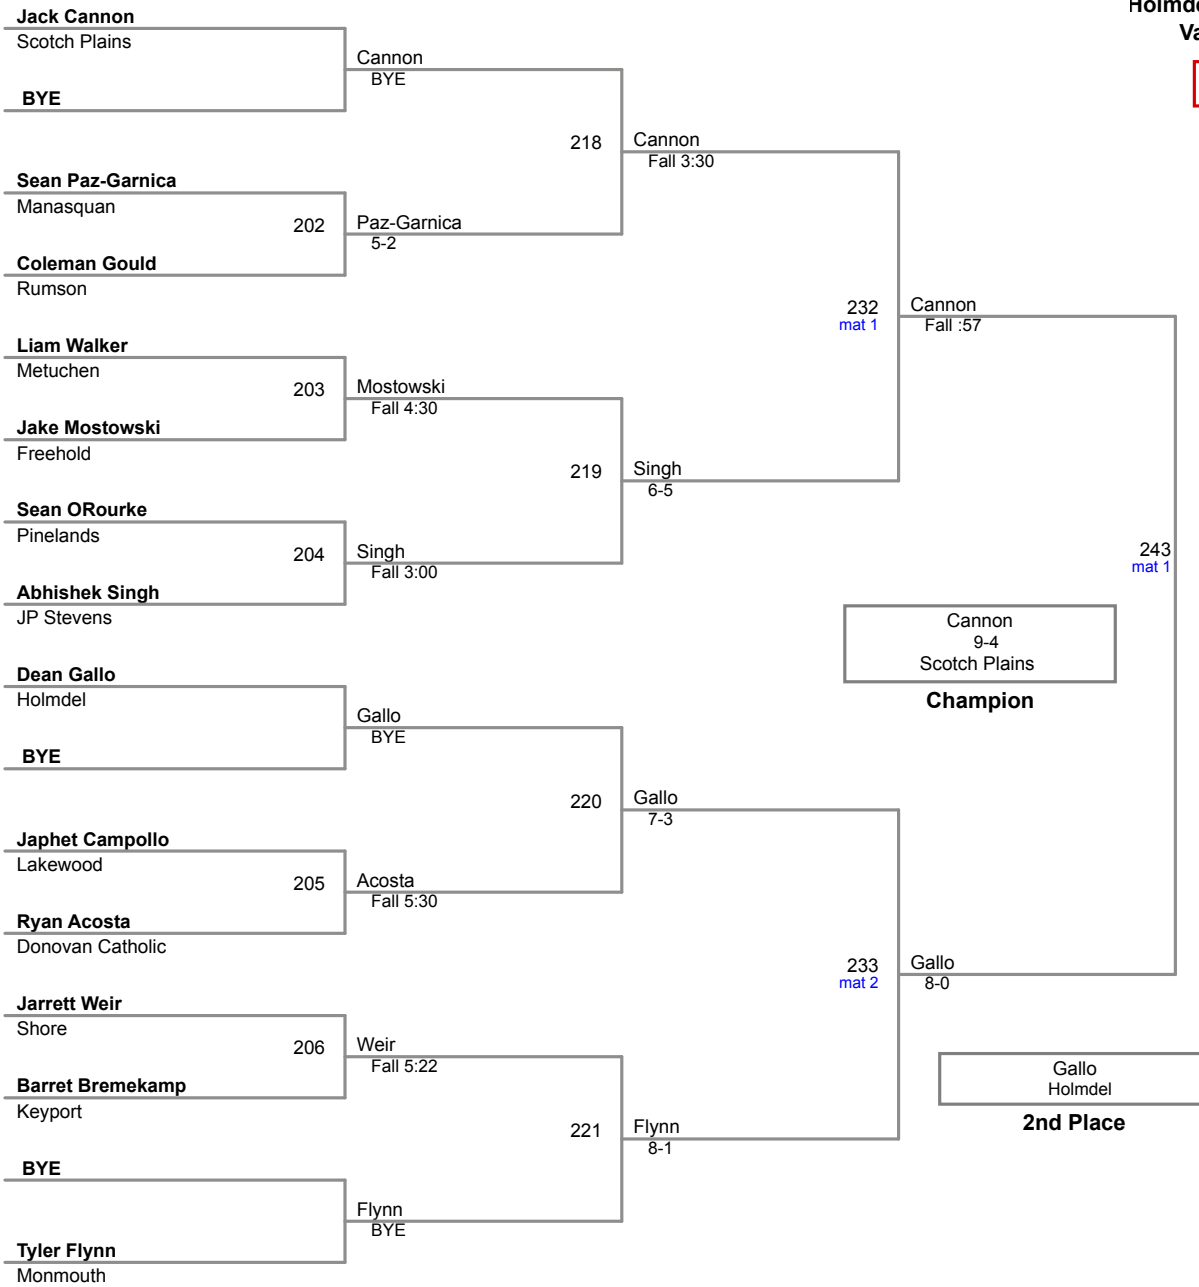

**126 Lbs**

Holmdel Holiday Tournament  
Varsity (on Mat 3)

**132 Lbs**

Holmdel Holiday Tournament  
Varsity (on Mat 2)

**138 Lbs**

Holmdel Holiday Tournament  
Varsity (on Mat 1)

**145 Lbs**

Holmdel Holiday Tournament  
Varsity (on Mat 3)