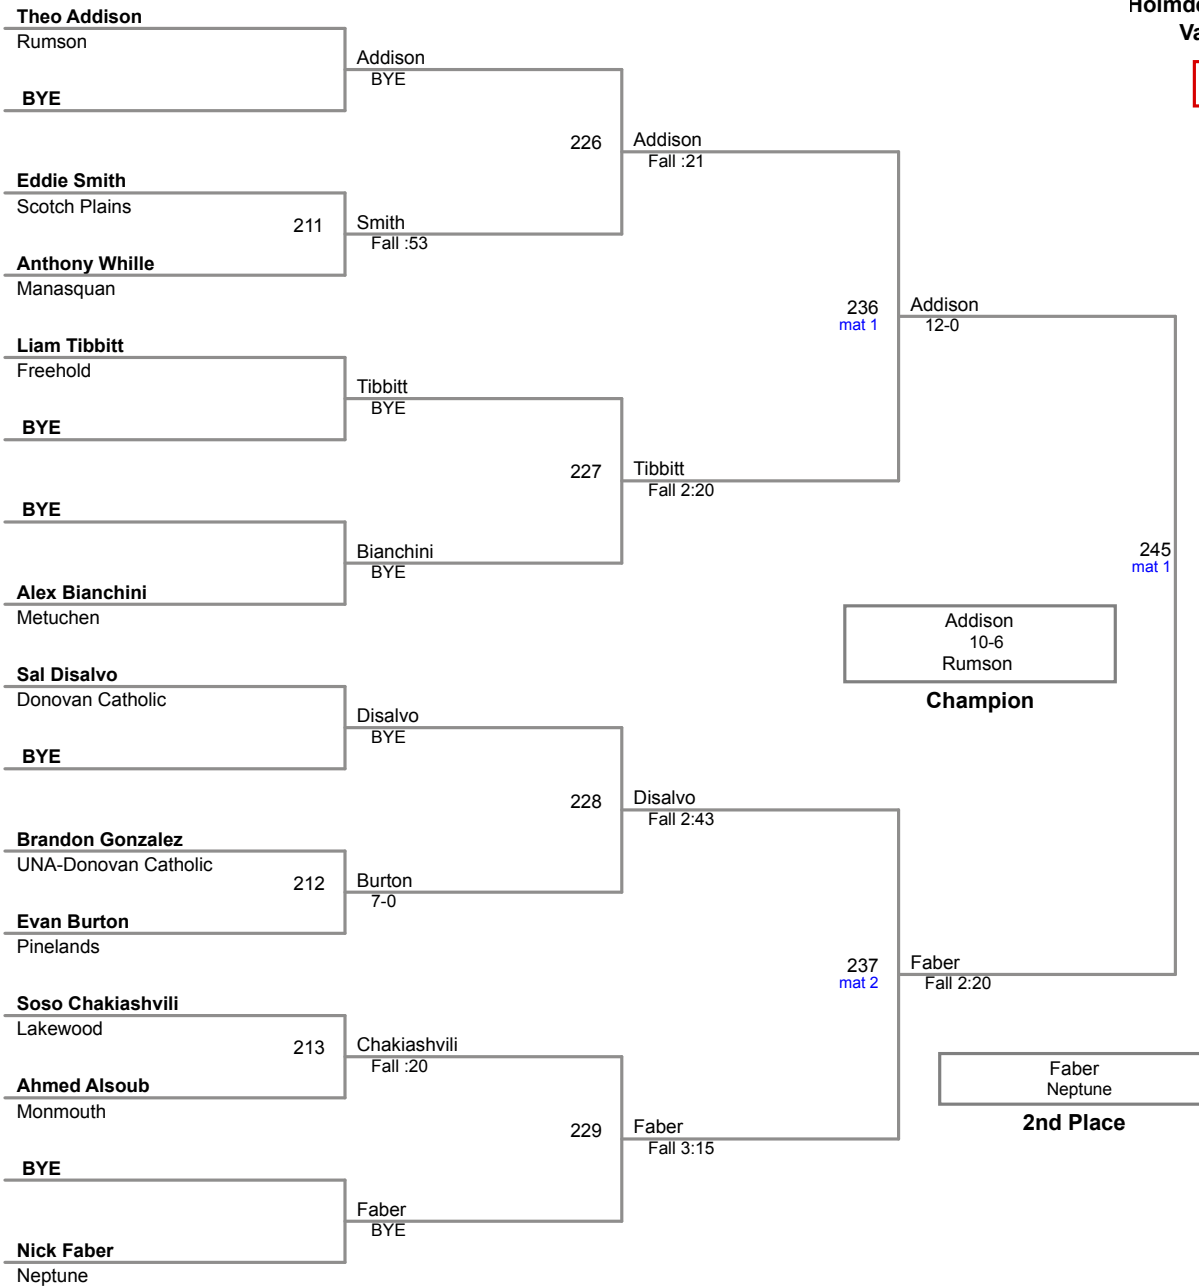

Holmdel Holiday Tournament
Varsity (on Mat 2)

195 Lbs