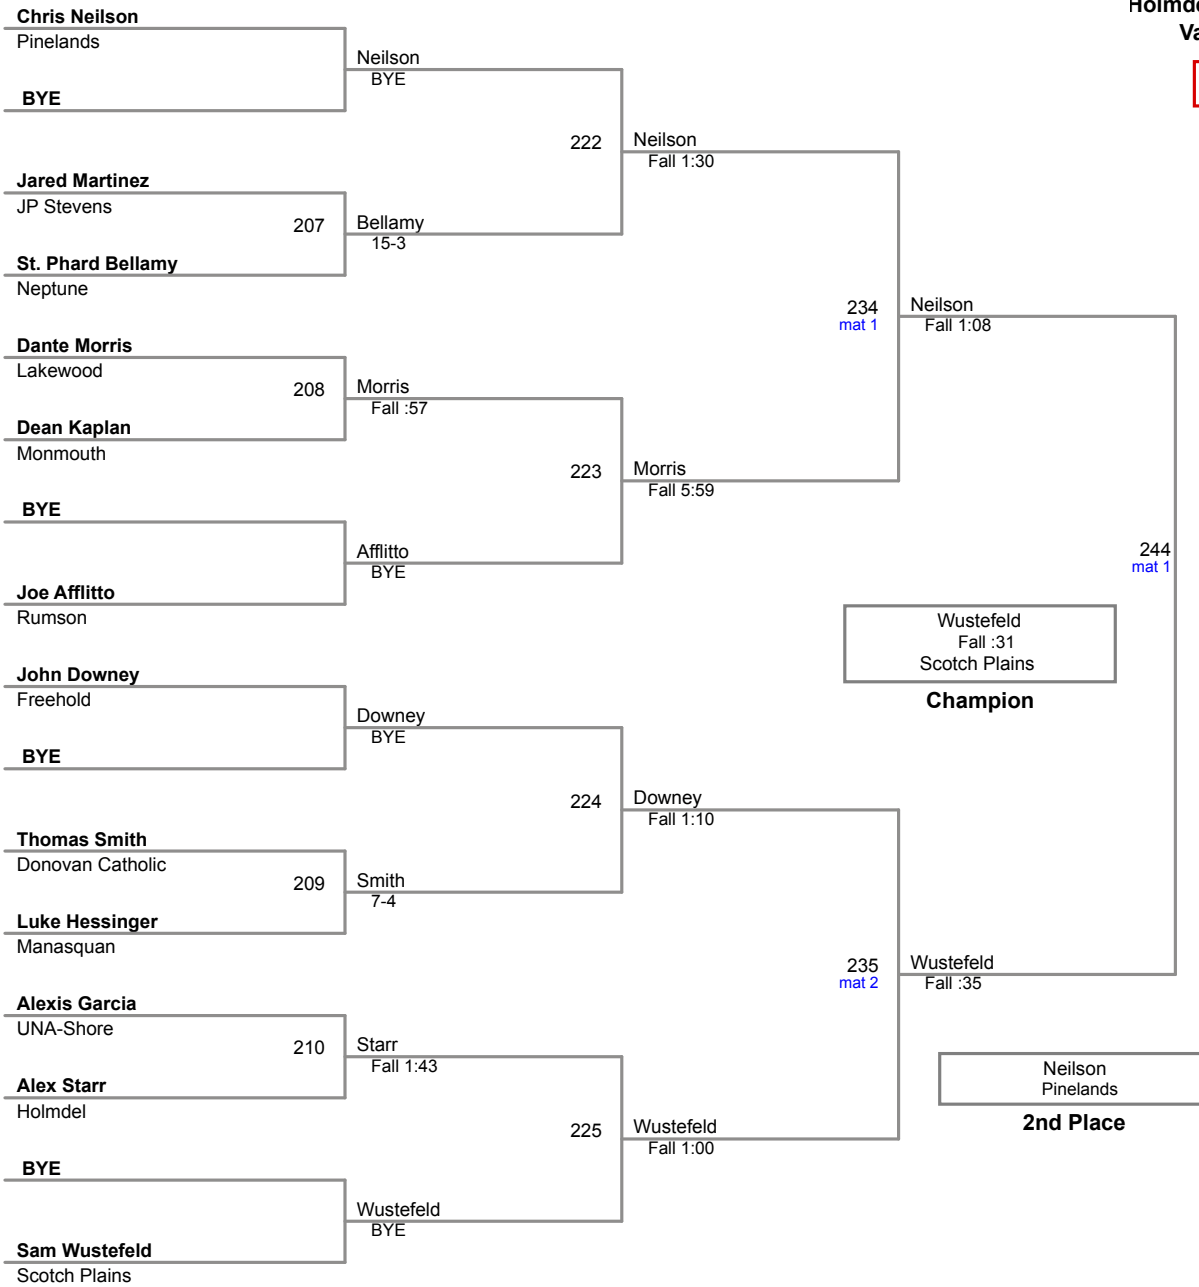

**152 Lbs**

Holmdel Holiday Tournament  
Varsity (on Mat 3)

**160 Lbs**

Holmdel Holiday Tournament  
Varsity (on Mat 1)

**170 Lbs**

Holmdel Holiday Tournament  
Varsity (on Mat 2)

**182 Lbs**

Holmdel Holiday Tournament  
Varsity (on Mat 2)