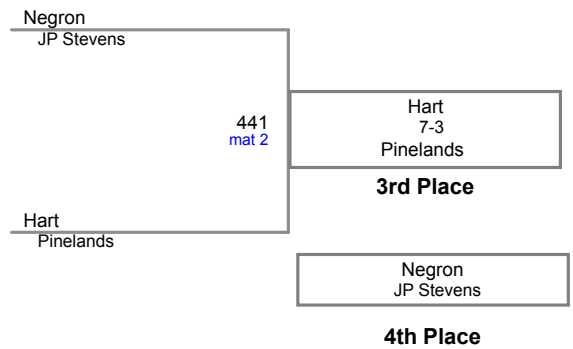

**152 Lbs**

Holmdel Holiday Tournament  
Varsity (on Mat 3)

**160 Lbs**

Holmdel Holiday Tournament  
Varsity (on Mat 1)

**170 Lbs**

Holmdel Holiday Tournament  
Varsity (on Mat 2)

**182 Lbs**

Holmdel Holiday Tournament  
Varsity (on Mat 2)

**195 Lbs**

Holmdel Holiday Tournament  
Varsity (on Mat 4)

**220 Lbs**

Holmdel Holiday Tournament  
Varsity (on Mat 4)

**285 Lbs**