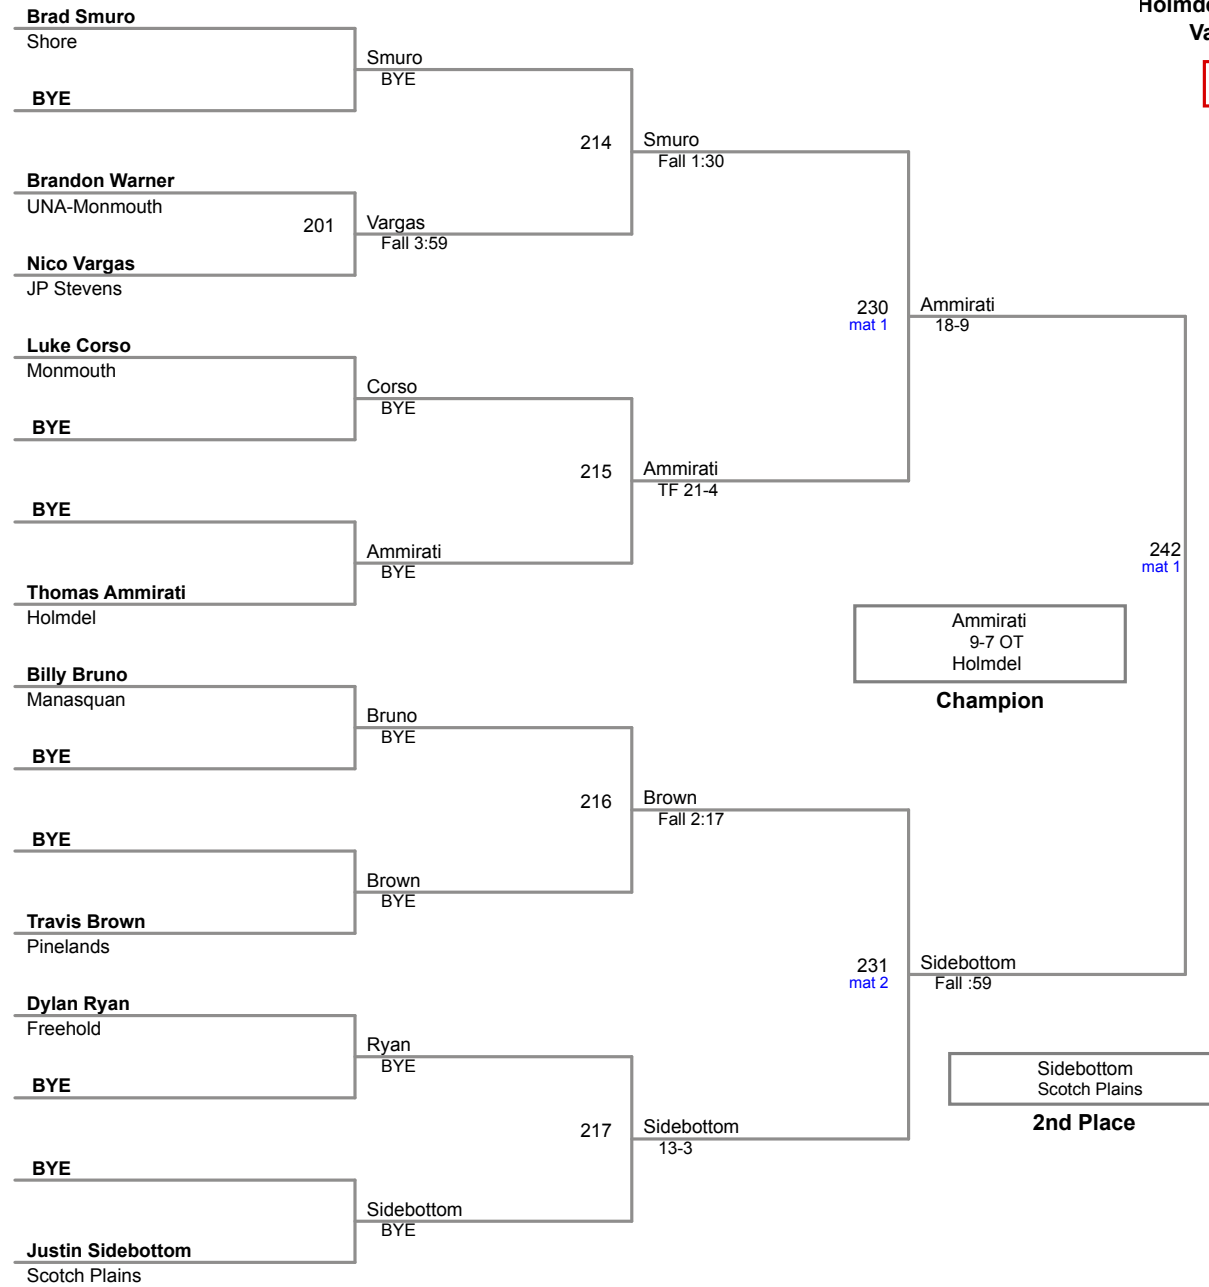

Holmdel Holiday Tournament  
Varsity (on Mat 4)

**106 Lbs**

Holmdel Holiday Tournament  
Varsity (on Mat 1)

**113 Lbs**

Holmdel Holiday Tournament  
Varsity (on Mat 2)

**120 Lbs**

Holmdel Holiday Tournament  
Varsity (on Mat 4)