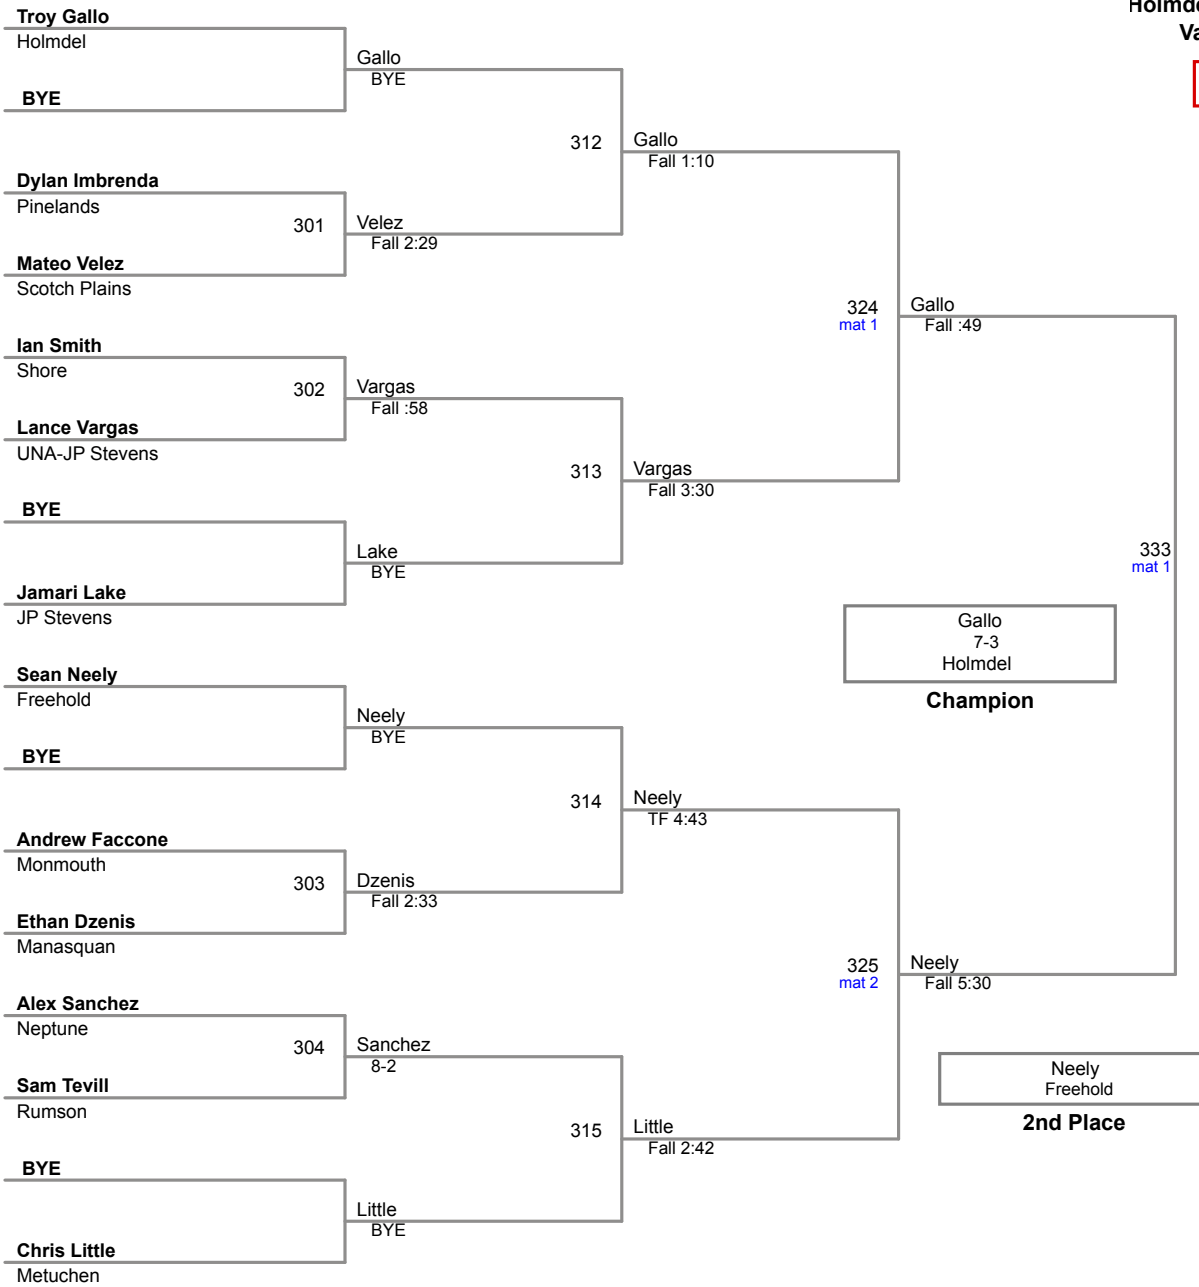

Holmdel Holiday Tournament
Varsity (on Mat 3)

132 Lbs