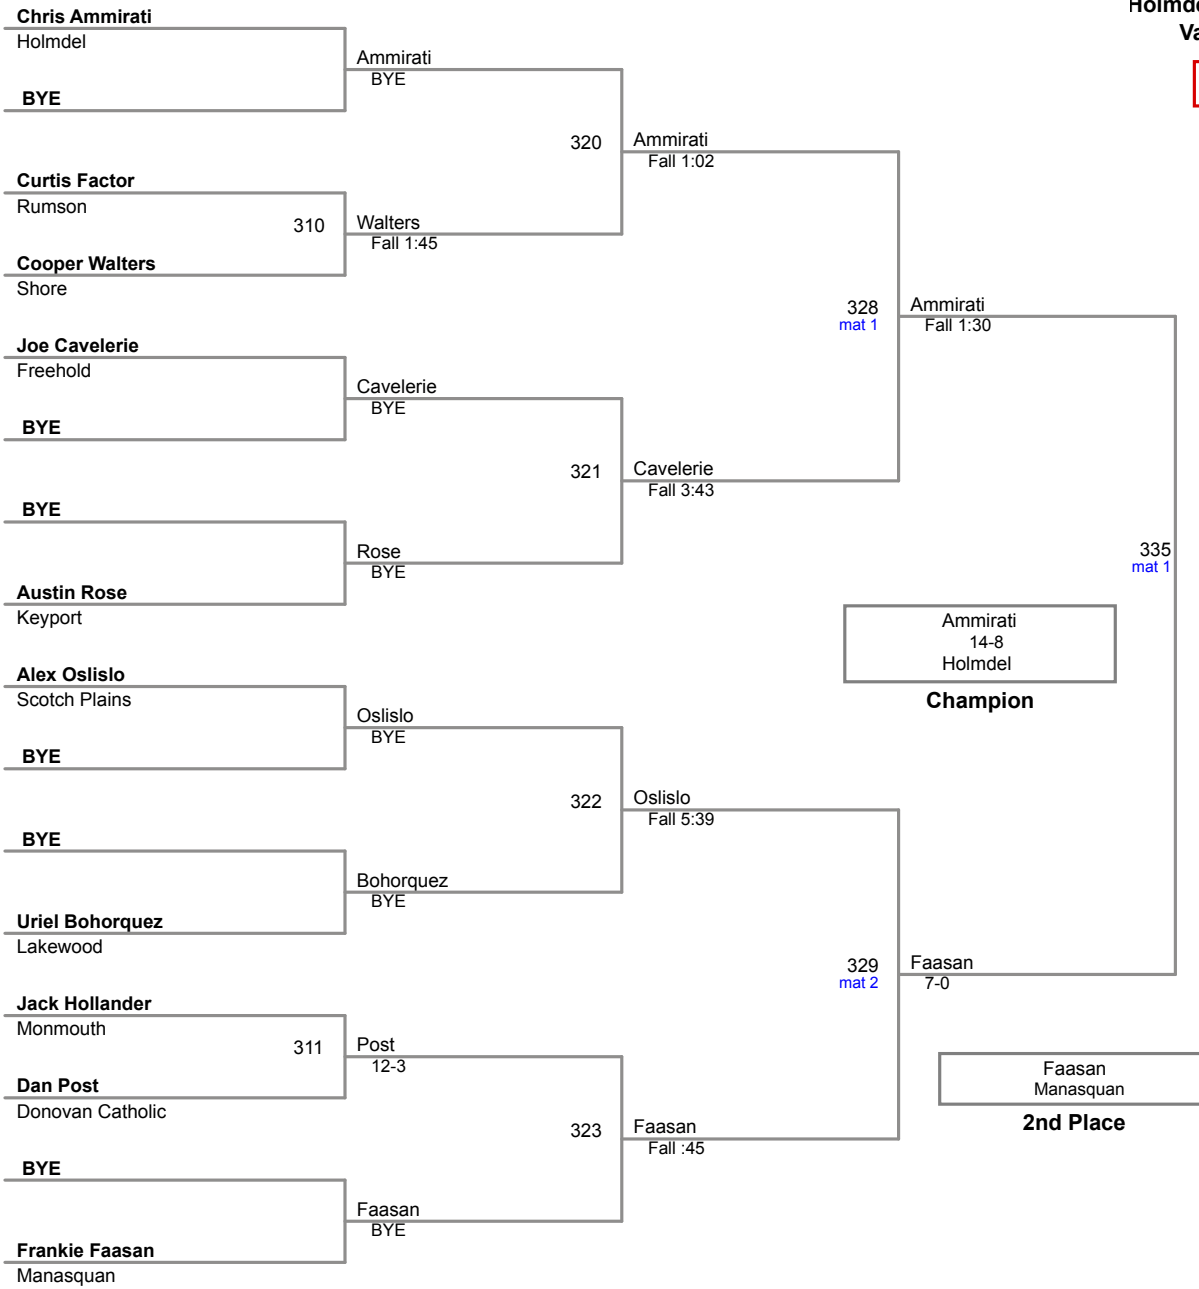

Holmdel Holiday Tournament
Varsity (on Mat 3)

160 Lbs