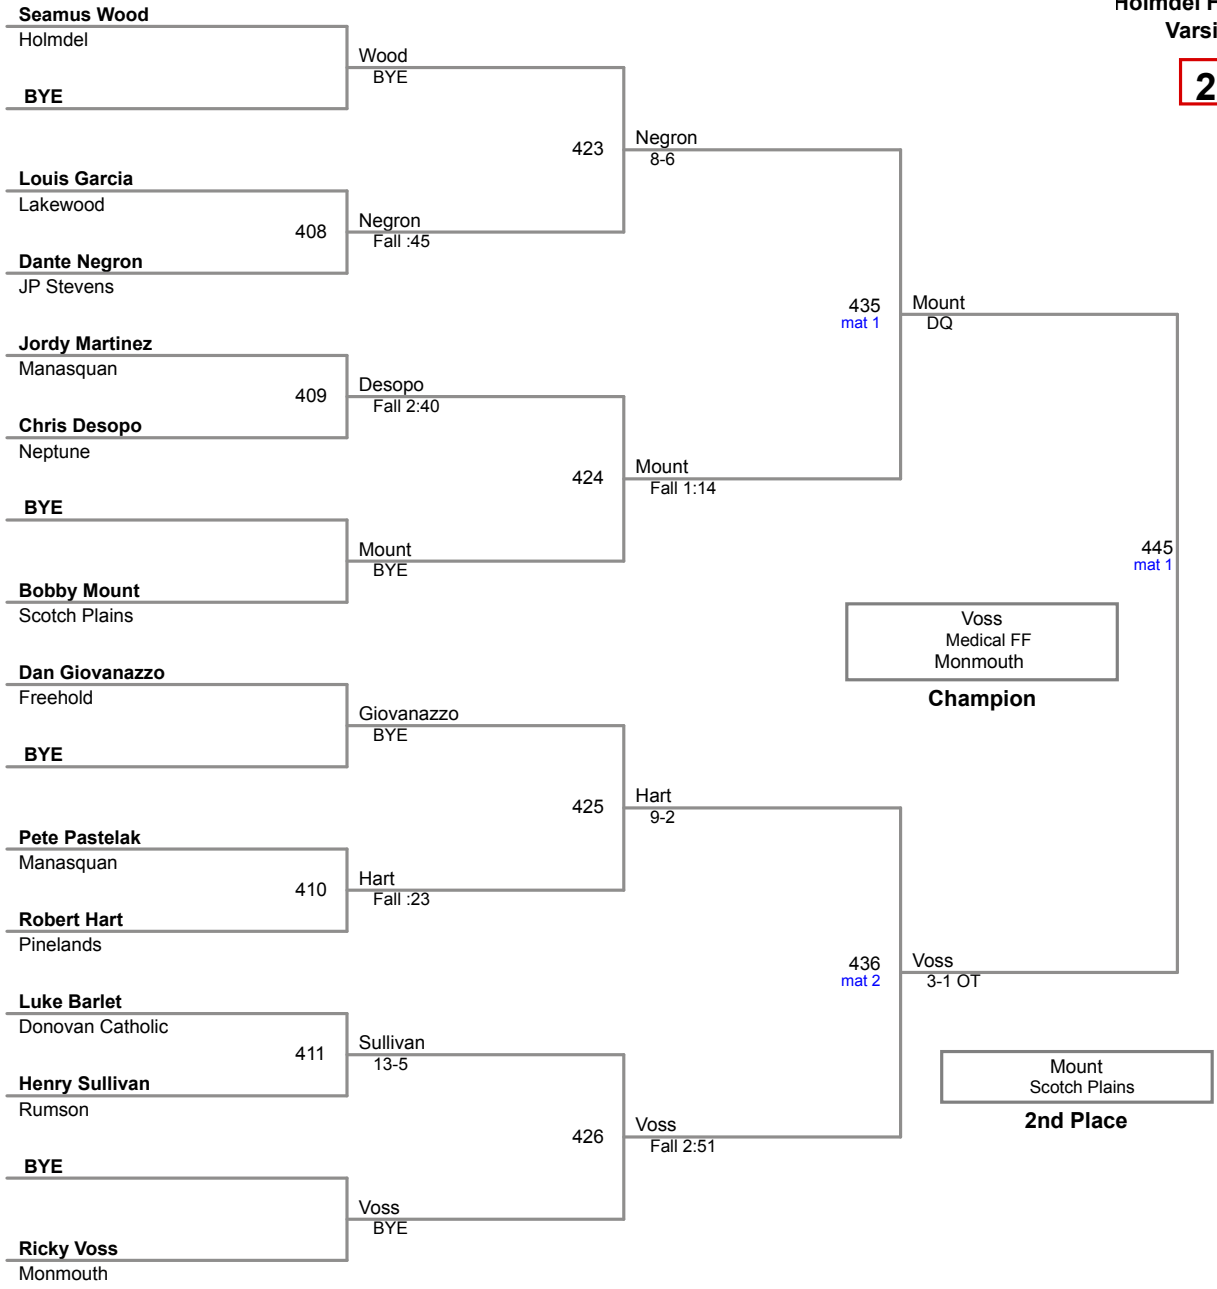

Holmdel Holiday Tournament
Varsity (on Mat 4)

220 Lbs