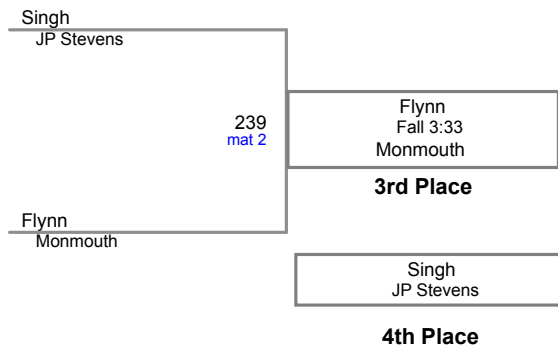

**126 Lbs**

Holmdel Holiday Tournament  
Varsity (on Mat 3)

**132 Lbs**

Holmdel Holiday Tournament  
Varsity (on Mat 2)

**138 Lbs**

Holmdel Holiday Tournament  
Varsity (on Mat 1)

**145 Lbs**

Holmdel Holiday Tournament  
Varsity (on Mat 3)

**152 Lbs**

Holmdel Holiday Tournament  
Varsity (on Mat 3)

**160 Lbs**

Holmdel Holiday Tournament  
Varsity (on Mat 1)

**170 Lbs**

Holmdel Holiday Tournament  
Varsity (on Mat 2)

**182 Lbs**

Holmdel Holiday Tournament  
Varsity (on Mat 2)