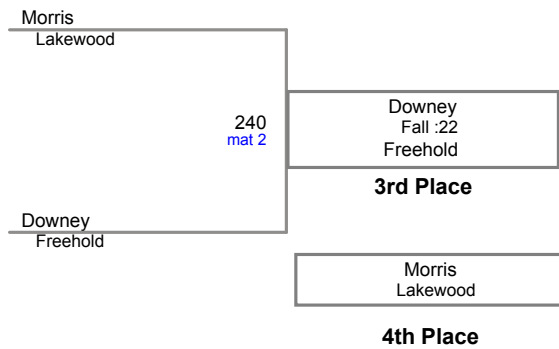

**152 Lbs**

Holmdel Holiday Tournament  
Varsity (on Mat 3)

**160 Lbs**

Holmdel Holiday Tournament  
Varsity (on Mat 1)

**170 Lbs**

Holmdel Holiday Tournament  
Varsity (on Mat 2)

**182 Lbs**

Holmdel Holiday Tournament  
Varsity (on Mat 2)

**195 Lbs**

Holmdel Holiday Tournament  
Varsity (on Mat 4)

**220 Lbs**

Holmdel Holiday Tournament  
Varsity (on Mat 4)

**285 Lbs**