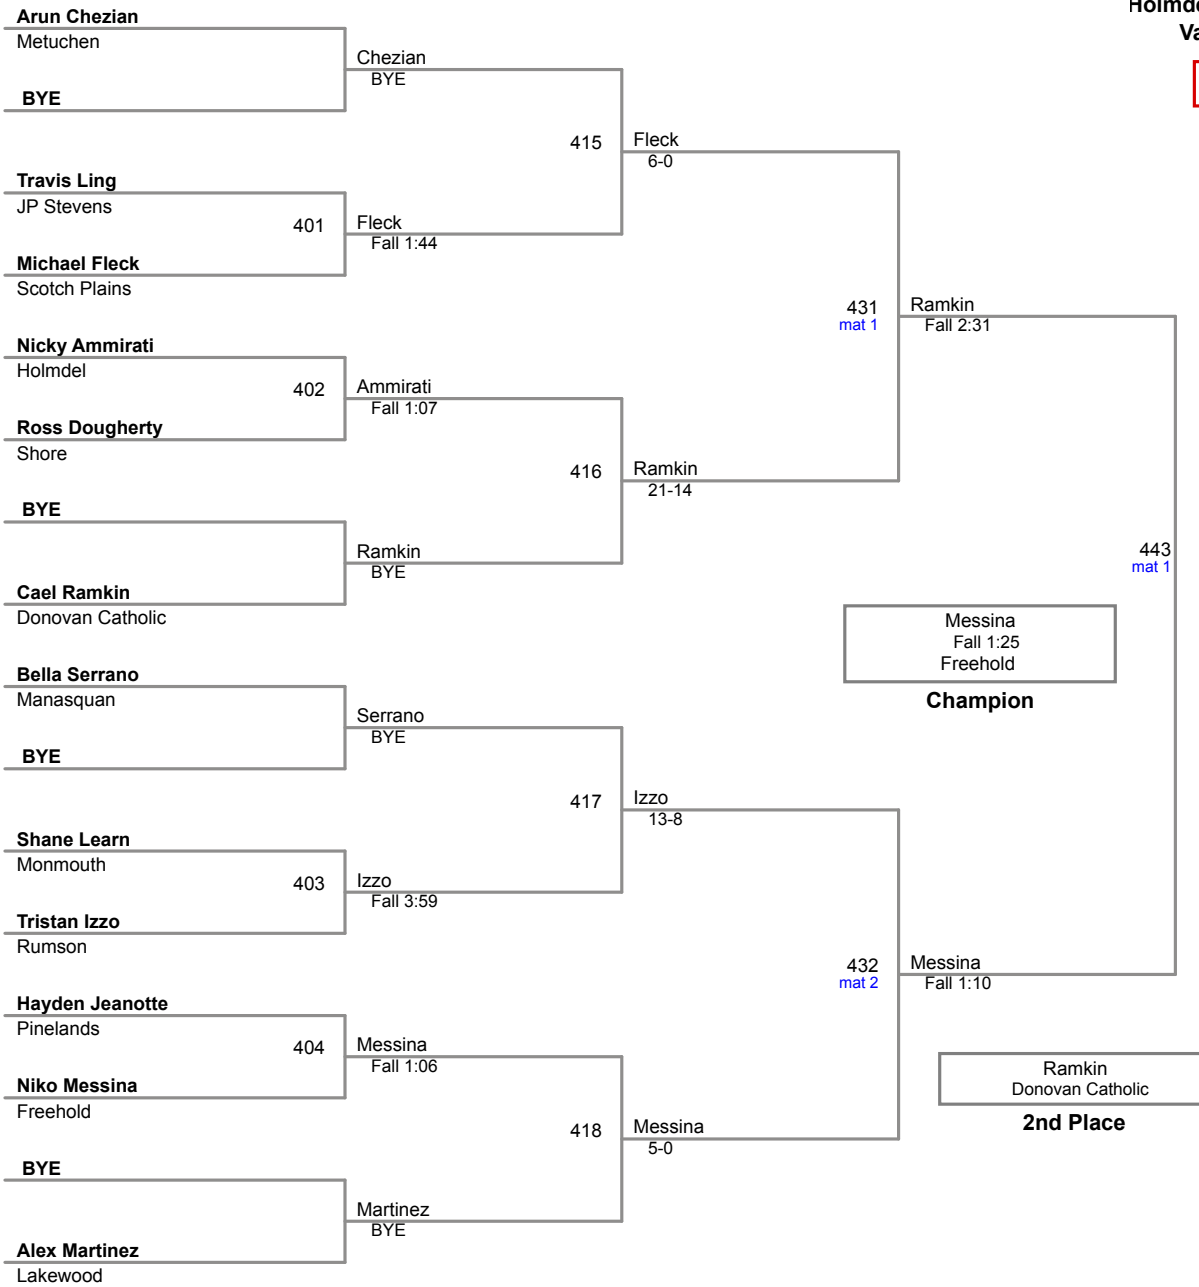

Holmdel Holiday Tournament  
Varsity (on Mat 4)

**106 Lbs**

Holmdel Holiday Tournament  
Varsity (on Mat 1)

**113 Lbs**

Holmdel Holiday Tournament  
Varsity (on Mat 2)

**120 Lbs**

Holmdel Holiday Tournament  
Varsity (on Mat 4)