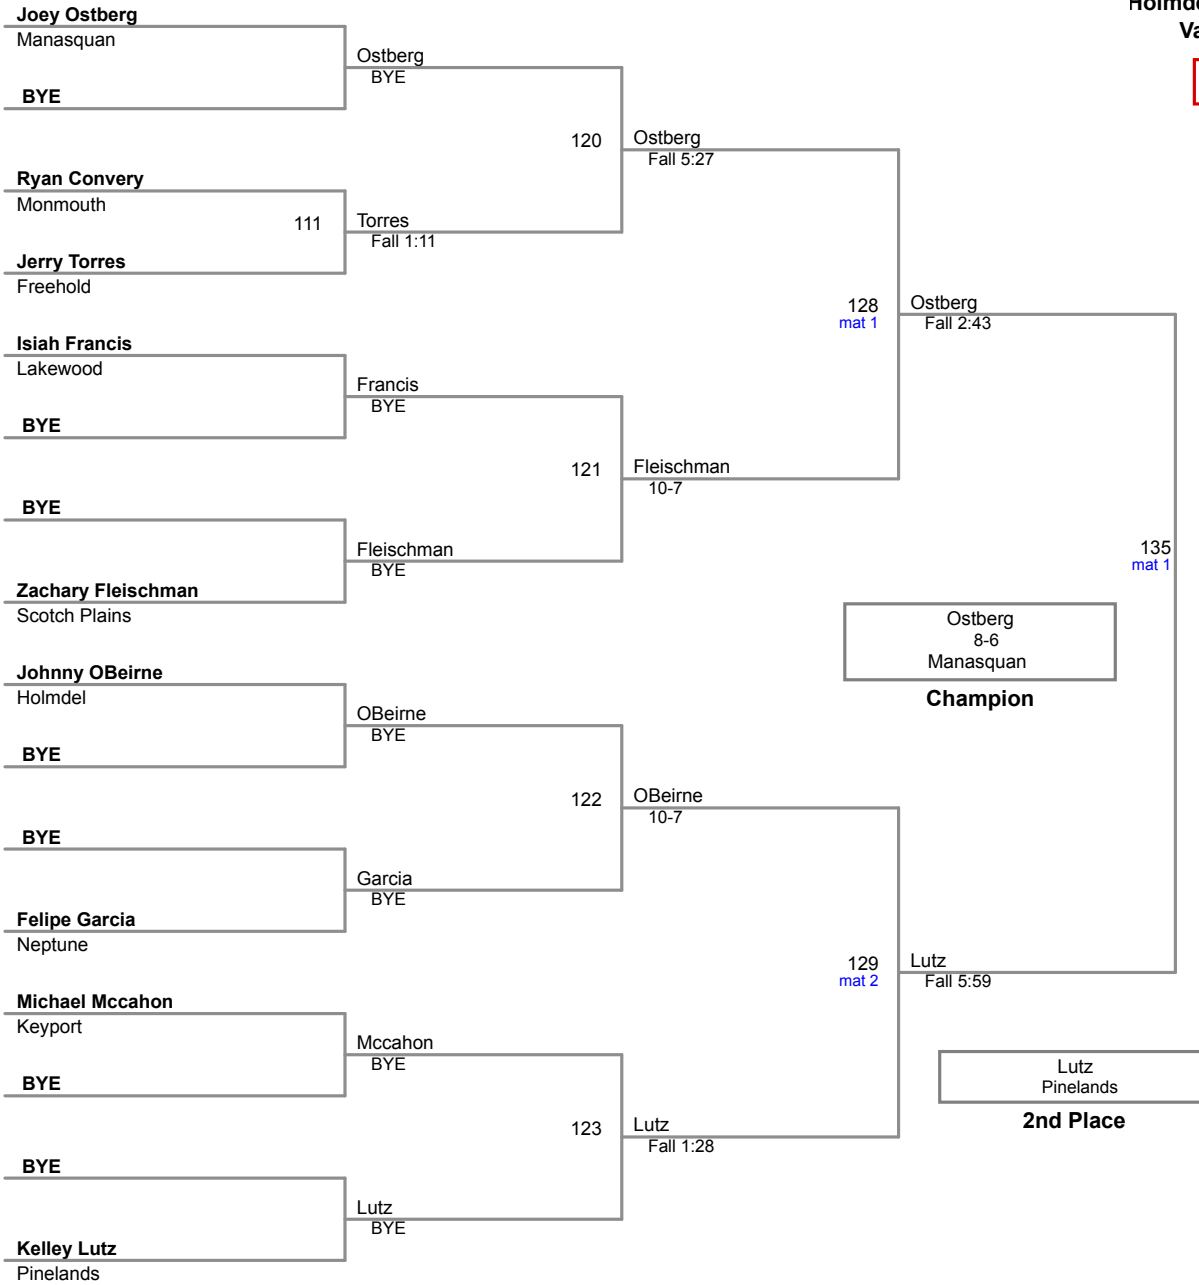

**152 Lbs**

Holmdel Holiday Tournament  
Varsity (on Mat 3)

**160 Lbs**

Holmdel Holiday Tournament  
Varsity (on Mat 1)

**170 Lbs**

Holmdel Holiday Tournament  
Varsity (on Mat 2)

**182 Lbs**

Holmdel Holiday Tournament  
Varsity (on Mat 2)