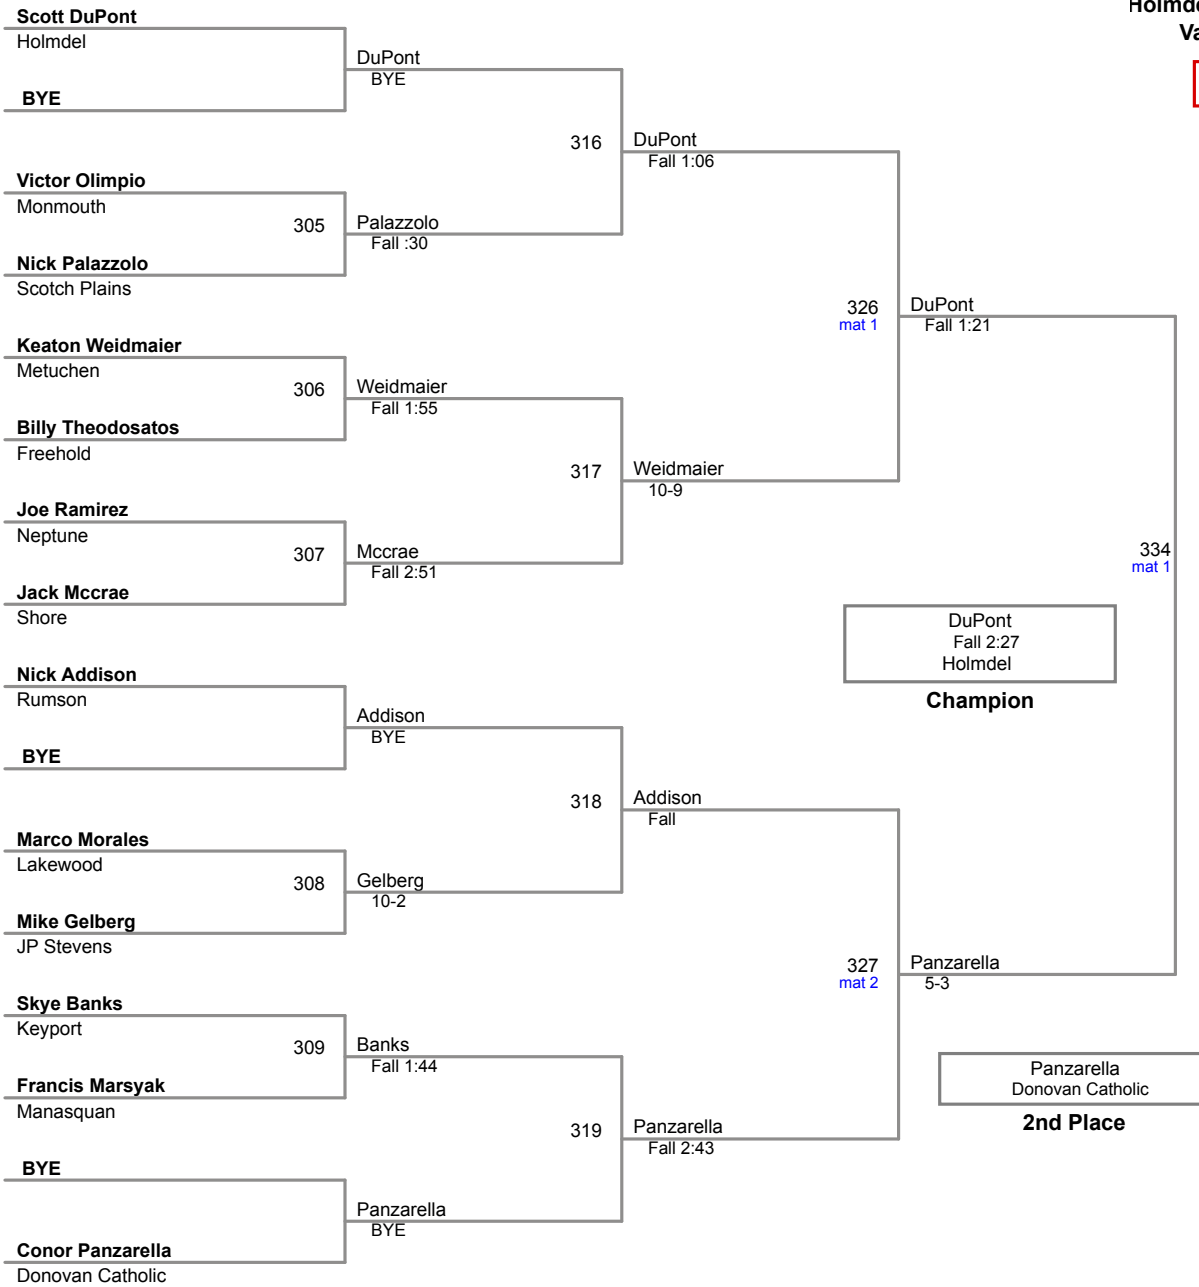

Holmdel Holiday Tournament
Varsity (on Mat 3)

152 Lbs