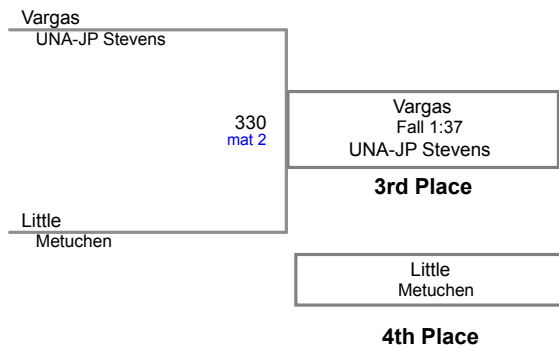

Holmdel Holiday Tournament  
Varsity (on Mat 4)

**106 Lbs**

Holmdel Holiday Tournament  
Varsity (on Mat 1)

**113 Lbs**

Holmdel Holiday Tournament  
Varsity (on Mat 2)

**120 Lbs**

Holmdel Holiday Tournament  
Varsity (on Mat 4)

**126 Lbs**

Holmdel Holiday Tournament  
Varsity (on Mat 3)

**132 Lbs**

Holmdel Holiday Tournament  
Varsity (on Mat 2)

**138 Lbs**

Holmdel Holiday Tournament  
Varsity (on Mat 1)

**145 Lbs**

Holmdel Holiday Tournament  
Varsity (on Mat 3)