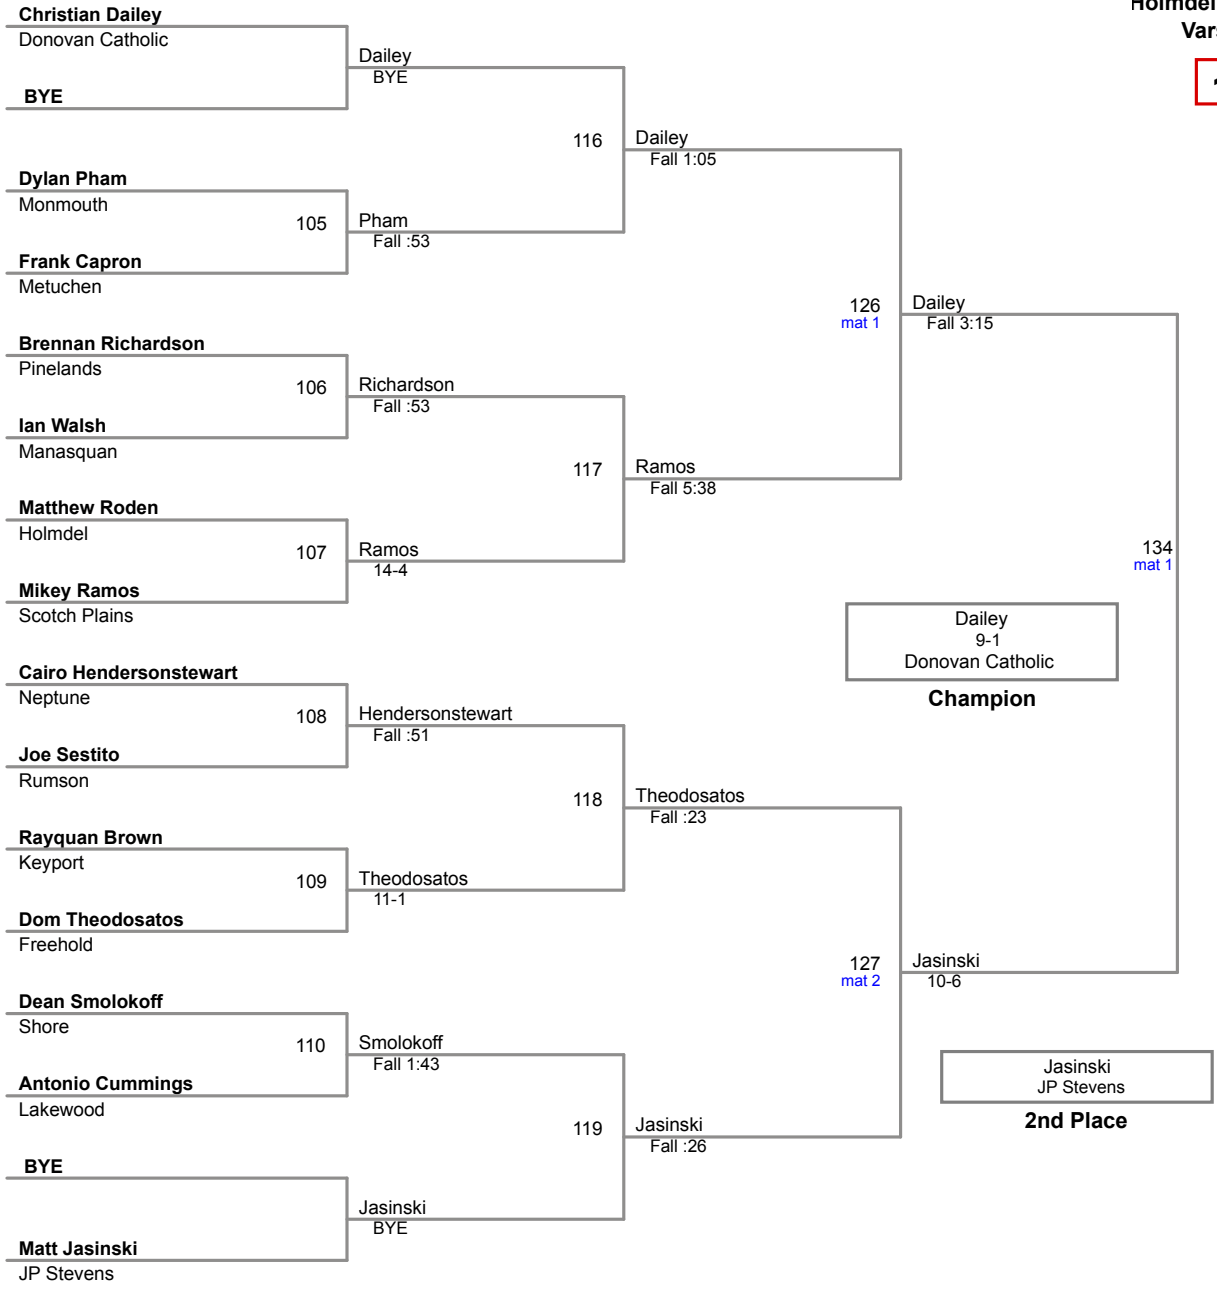

**126 Lbs**

Holmdel Holiday Tournament  
Varsity (on Mat 3)

**132 Lbs**

Holmdel Holiday Tournament  
Varsity (on Mat 2)

**138 Lbs**

Holmdel Holiday Tournament  
Varsity (on Mat 1)

**145 Lbs**

Holmdel Holiday Tournament  
Varsity (on Mat 3)