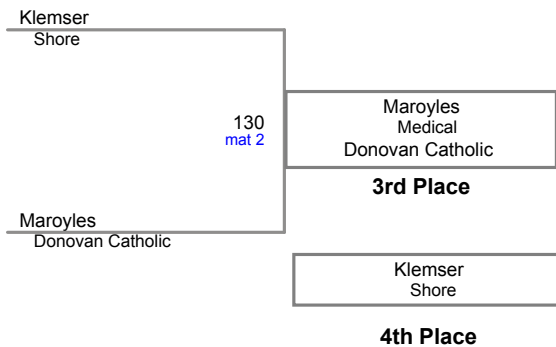

Holmdel Holiday Tournament  
Varsity (on Mat 4)

**106 Lbs**

Holmdel Holiday Tournament  
Varsity (on Mat 1)

**113 Lbs**

Holmdel Holiday Tournament  
Varsity (on Mat 2)

**120 Lbs**

Holmdel Holiday Tournament  
Varsity (on Mat 4)

**126 Lbs**

Holmdel Holiday Tournament  
Varsity (on Mat 3)

**132 Lbs**

Holmdel Holiday Tournament  
Varsity (on Mat 2)

**138 Lbs**

Holmdel Holiday Tournament  
Varsity (on Mat 1)

**145 Lbs**

Holmdel Holiday Tournament  
Varsity (on Mat 3)

**152 Lbs**

Holmdel Holiday Tournament  
Varsity (on Mat 3)

**160 Lbs**

Holmdel Holiday Tournament  
Varsity (on Mat 1)

**170 Lbs**

Holmdel Holiday Tournament  
Varsity (on Mat 2)

**182 Lbs**

Holmdel Holiday Tournament  
Varsity (on Mat 2)