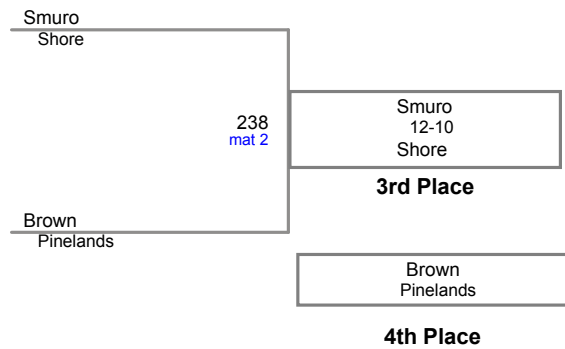

Holmdel Holiday Tournament  
Varsity (on Mat 4)

**106 Lbs**

Holmdel Holiday Tournament  
Varsity (on Mat 1)

**113 Lbs**

Holmdel Holiday Tournament  
Varsity (on Mat 2)

**120 Lbs**

Holmdel Holiday Tournament  
Varsity (on Mat 4)

**126 Lbs**

Holmdel Holiday Tournament  
Varsity (on Mat 3)

**132 Lbs**

Holmdel Holiday Tournament  
Varsity (on Mat 2)

**138 Lbs**

Holmdel Holiday Tournament  
Varsity (on Mat 1)

**145 Lbs**

Holmdel Holiday Tournament  
Varsity (on Mat 3)