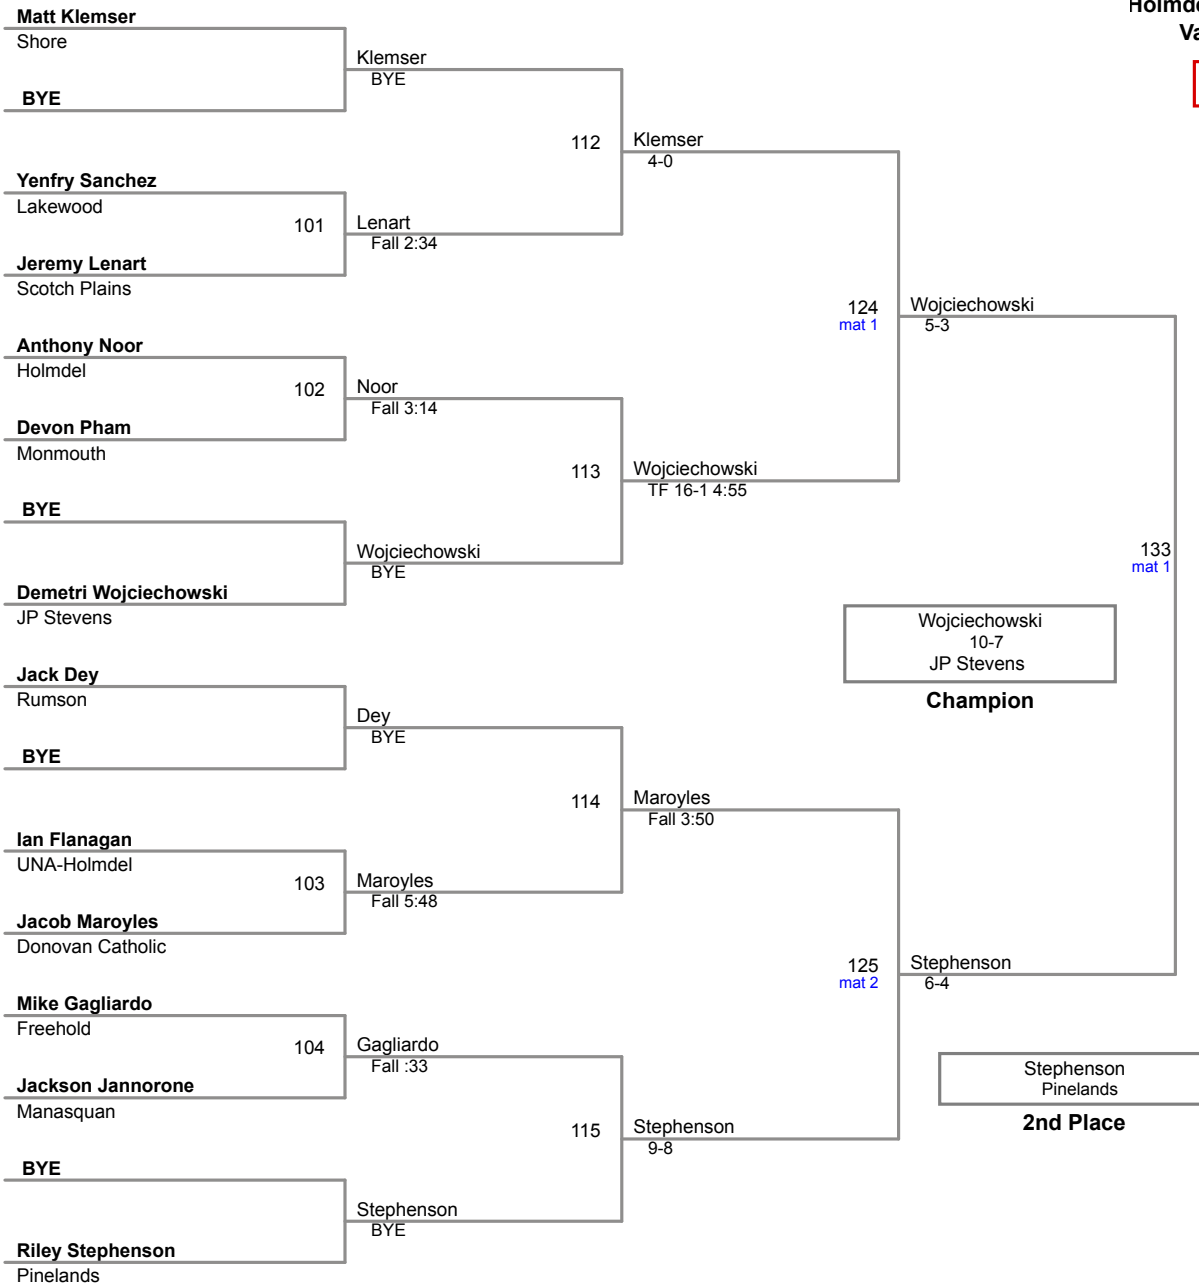

Holmdel Holiday Tournament  
Varsity (on Mat 4)

**106 Lbs**

Holmdel Holiday Tournament  
Varsity (on Mat 1)

**113 Lbs**

Holmdel Holiday Tournament  
Varsity (on Mat 2)

**120 Lbs**

Holmdel Holiday Tournament  
Varsity (on Mat 4)