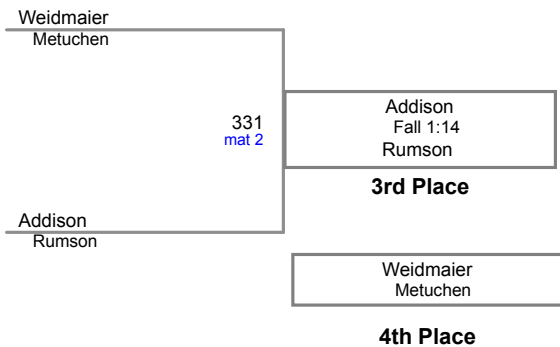

**126 Lbs**

Holmdel Holiday Tournament  
Varsity (on Mat 3)

**132 Lbs**

Holmdel Holiday Tournament  
Varsity (on Mat 2)

**138 Lbs**

Holmdel Holiday Tournament  
Varsity (on Mat 1)

**145 Lbs**

Holmdel Holiday Tournament  
Varsity (on Mat 3)

**152 Lbs**

Holmdel Holiday Tournament  
Varsity (on Mat 3)

**160 Lbs**

Holmdel Holiday Tournament  
Varsity (on Mat 1)

**170 Lbs**

Holmdel Holiday Tournament  
Varsity (on Mat 2)

**182 Lbs**

Holmdel Holiday Tournament  
Varsity (on Mat 2)