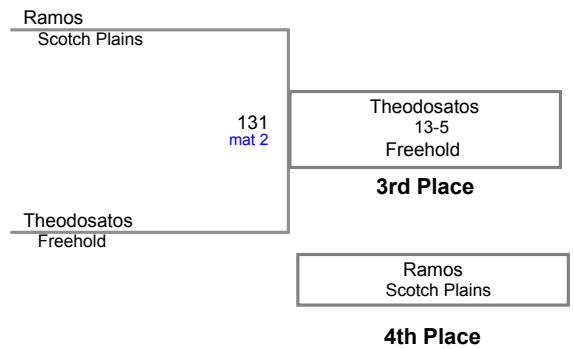

**126 Lbs**

Holmdel Holiday Tournament  
Varsity (on Mat 3)

**132 Lbs**

Holmdel Holiday Tournament  
Varsity (on Mat 2)

**138 Lbs**

Holmdel Holiday Tournament  
Varsity (on Mat 1)

**145 Lbs**

Holmdel Holiday Tournament  
Varsity (on Mat 3)

**152 Lbs**

Holmdel Holiday Tournament  
Varsity (on Mat 3)

**160 Lbs**

Holmdel Holiday Tournament  
Varsity (on Mat 1)

**170 Lbs**

Holmdel Holiday Tournament  
Varsity (on Mat 2)

**182 Lbs**

Holmdel Holiday Tournament  
Varsity (on Mat 2)