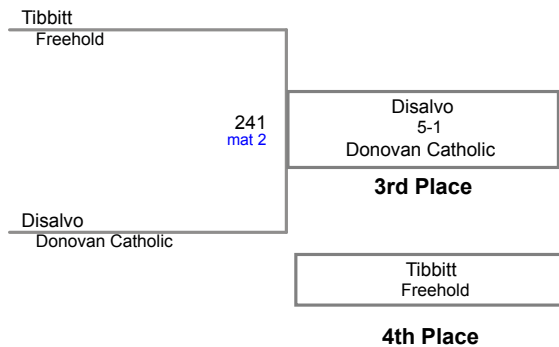

**126 Lbs**

Holmdel Holiday Tournament  
Varsity (on Mat 3)

**132 Lbs**

Holmdel Holiday Tournament  
Varsity (on Mat 2)

**138 Lbs**

Holmdel Holiday Tournament  
Varsity (on Mat 1)

**145 Lbs**

Holmdel Holiday Tournament  
Varsity (on Mat 3)

**152 Lbs**

Holmdel Holiday Tournament  
Varsity (on Mat 3)

**160 Lbs**

Holmdel Holiday Tournament  
Varsity (on Mat 1)

**170 Lbs**

Holmdel Holiday Tournament  
Varsity (on Mat 2)

**182 Lbs**

Holmdel Holiday Tournament  
Varsity (on Mat 2)

**195 Lbs**

Holmdel Holiday Tournament  
Varsity (on Mat 4)

**220 Lbs**

Holmdel Holiday Tournament  
Varsity (on Mat 4)

**285 Lbs**