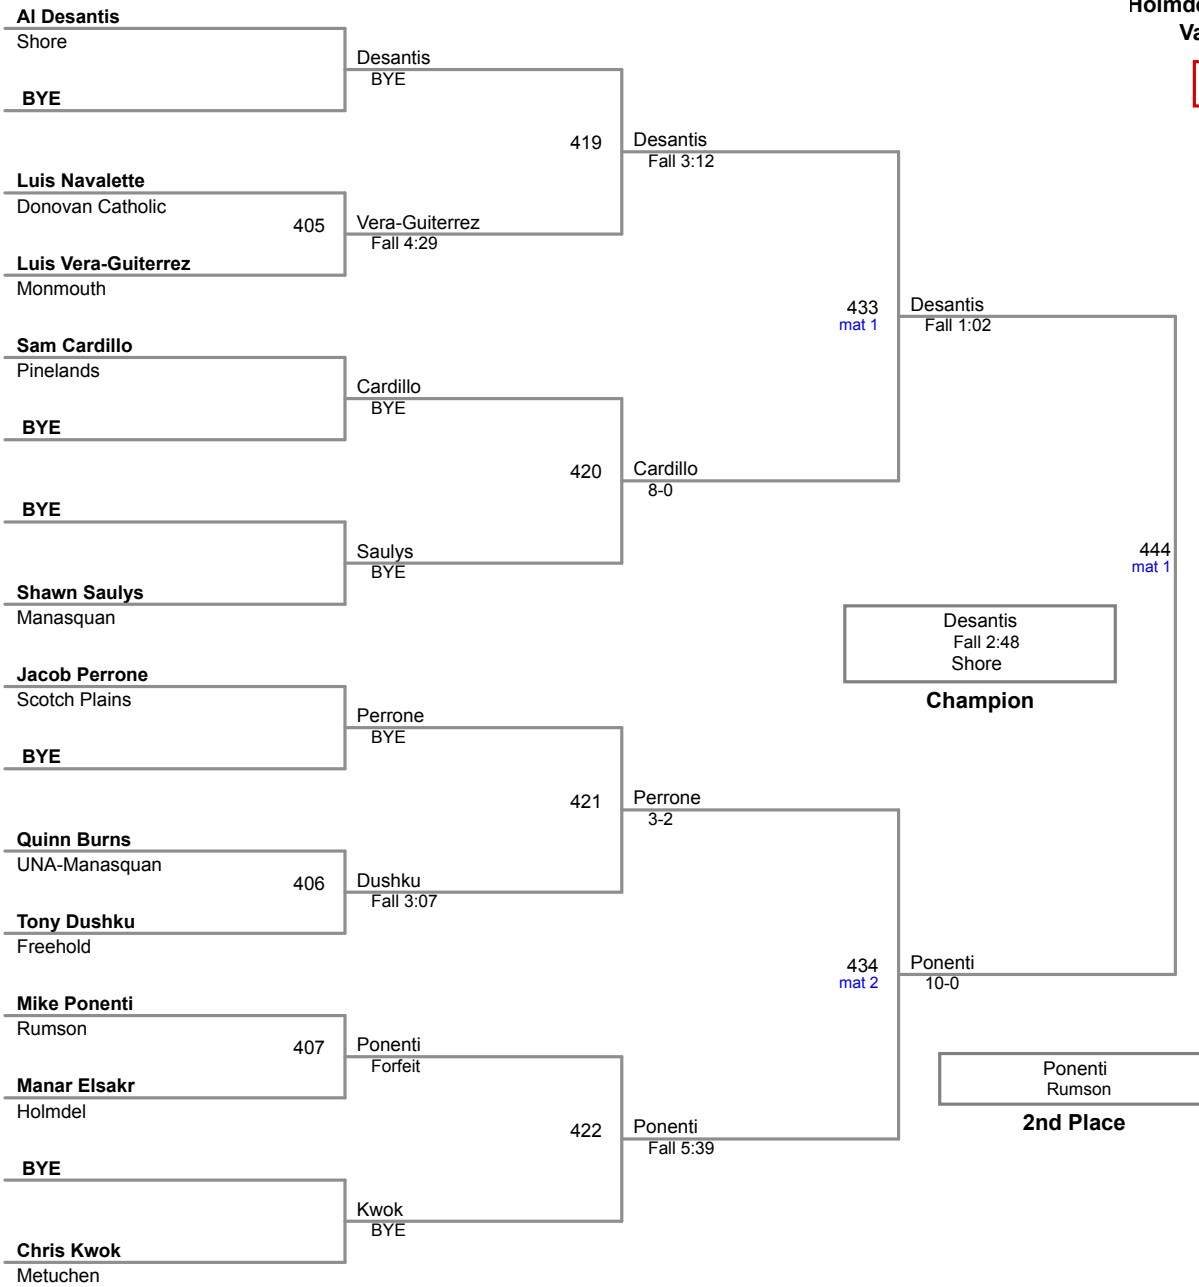

Holmdel Holiday Tournament
Varsity (on Mat 4)

126 Lbs