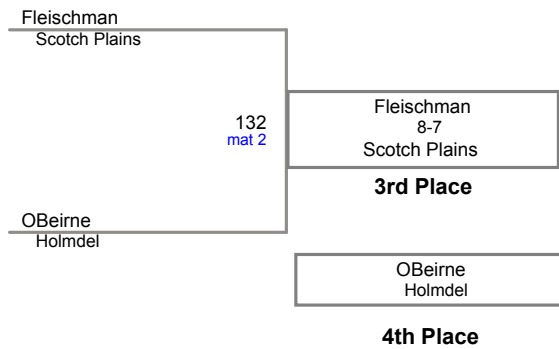

**126 Lbs**

Holmdel Holiday Tournament  
Varsity (on Mat 3)

**132 Lbs**

Holmdel Holiday Tournament  
Varsity (on Mat 2)

**138 Lbs**

Holmdel Holiday Tournament  
Varsity (on Mat 1)

**145 Lbs**

Holmdel Holiday Tournament  
Varsity (on Mat 3)

**152 Lbs**

Holmdel Holiday Tournament  
Varsity (on Mat 3)

**160 Lbs**

Holmdel Holiday Tournament  
Varsity (on Mat 1)

**170 Lbs**

Holmdel Holiday Tournament  
Varsity (on Mat 2)

**182 Lbs**

Holmdel Holiday Tournament  
Varsity (on Mat 2)

**195 Lbs**

Holmdel Holiday Tournament  
Varsity (on Mat 4)

**220 Lbs**

Holmdel Holiday Tournament  
Varsity (on Mat 4)

**285 Lbs**