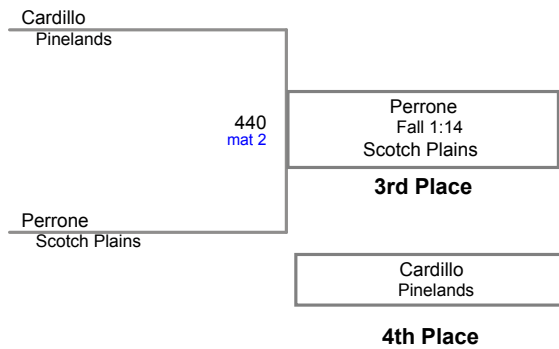

Holmdel Holiday Tournament  
Varsity (on Mat 4)

**106 Lbs**

Holmdel Holiday Tournament  
Varsity (on Mat 1)

**113 Lbs**

Holmdel Holiday Tournament  
Varsity (on Mat 2)

**120 Lbs**

Holmdel Holiday Tournament  
Varsity (on Mat 4)

**126 Lbs**

Holmdel Holiday Tournament  
Varsity (on Mat 3)

**132 Lbs**

Holmdel Holiday Tournament  
Varsity (on Mat 2)

**138 Lbs**

Holmdel Holiday Tournament  
Varsity (on Mat 1)

**145 Lbs**

Holmdel Holiday Tournament  
Varsity (on Mat 3)