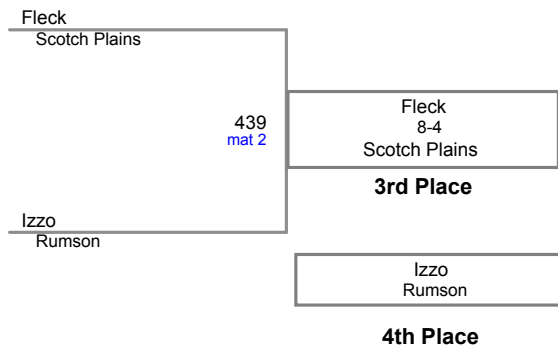

Holmdel Holiday Tournament  
Varsity (on Mat 4)

**106 Lbs**

Holmdel Holiday Tournament  
Varsity (on Mat 1)

**113 Lbs**

Holmdel Holiday Tournament  
Varsity (on Mat 2)

**120 Lbs**

Holmdel Holiday Tournament  
Varsity (on Mat 4)

**126 Lbs**

Holmdel Holiday Tournament  
Varsity (on Mat 3)

**132 Lbs**

Holmdel Holiday Tournament  
Varsity (on Mat 2)

**138 Lbs**

Holmdel Holiday Tournament  
Varsity (on Mat 1)

**145 Lbs**

Holmdel Holiday Tournament  
Varsity (on Mat 3)