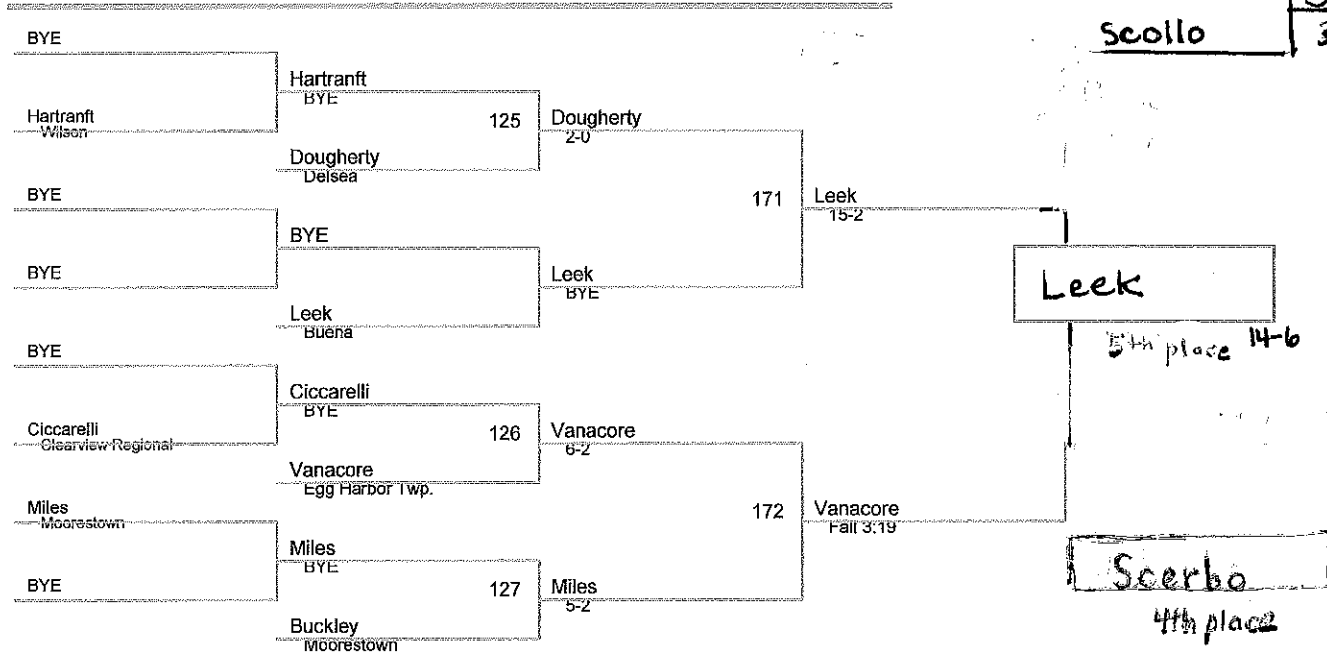

106 Lbs

Giumarello
Champion 3-0

loser of bout 254
Grater
2nd Place

Scerbo
Scollo
3rd place
6-2

Leek
5th place 14-6

Scerbo
4th place

113 Lbs

120 Lbs