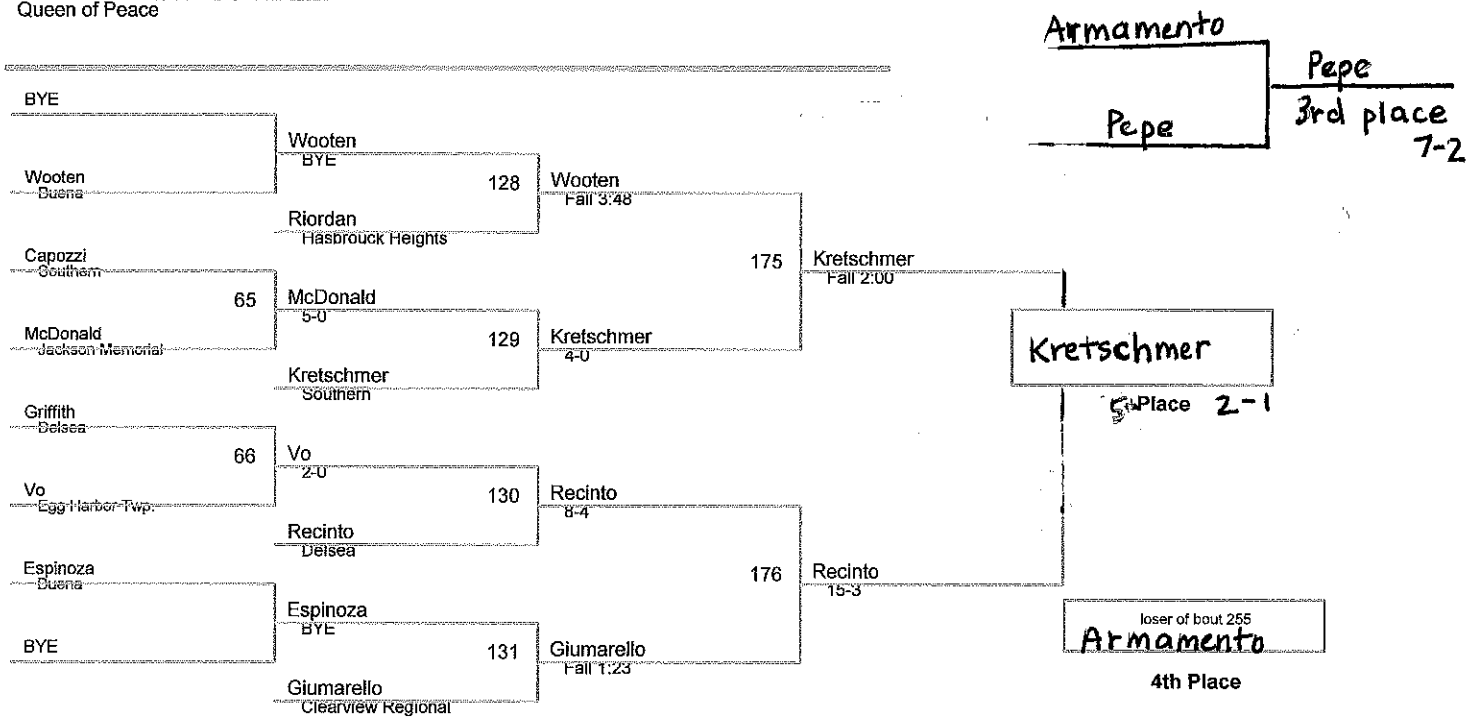

106 Lbs

Giumarello
Champion 3-0

loser of bout 254
Grater
2nd Place

Scerbo
Scollo
3rd place
6-2

Leek
5th place 14-6

Scerbo
4th place

113 Lbs

120 Lbs