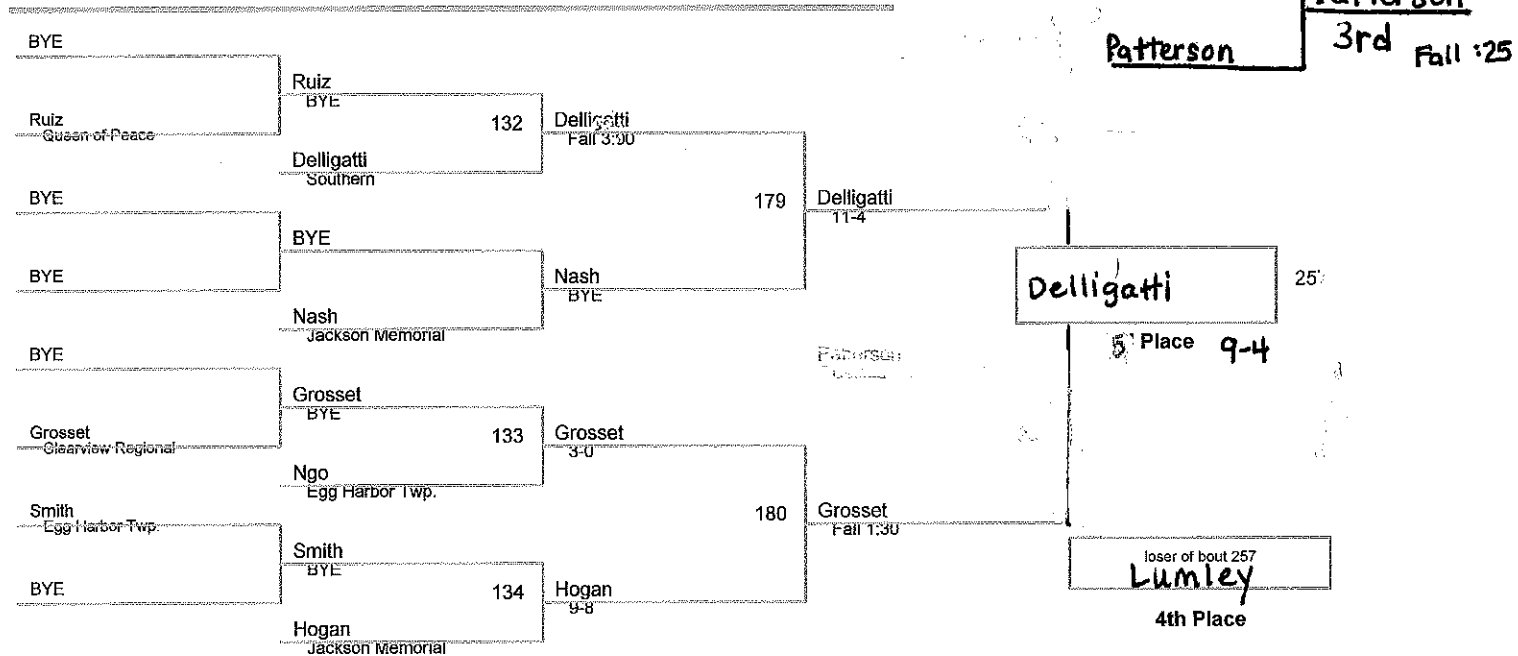

106 Lbs

Giumarello
Champion 3-0

loser of bout 254
Grater
2nd Place

Scerbo
Scollo
3rd place
6-2

Leek
5th place 14-6

Scerbo
4th place

113 Lbs

120 Lbs