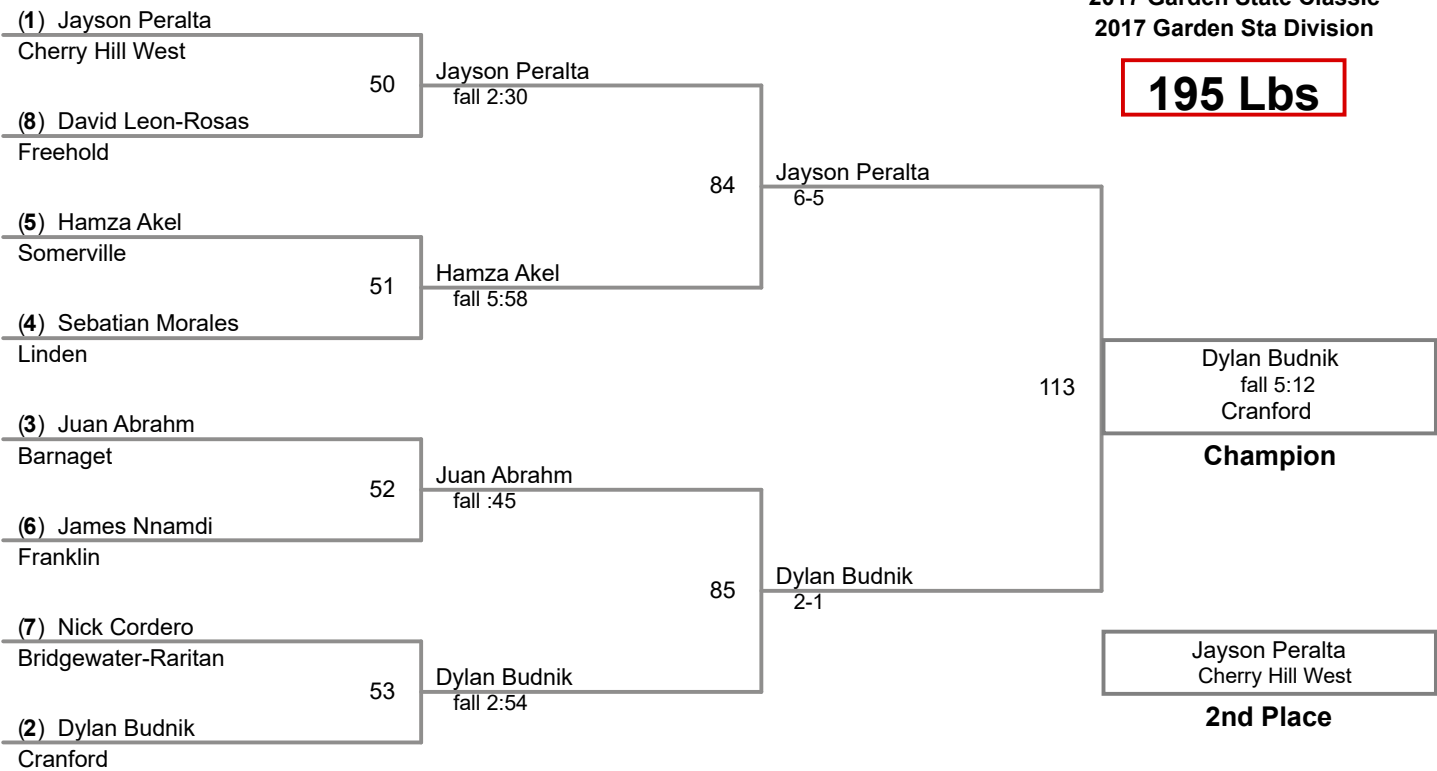

170 Lbs

2017 Garden State Classic
2017 Garden Sta Division

182 Lbs

2017 Garden State Classic
2017 Garden Sta Division

195 Lbs

220 Lbs

2017 Garden State Classic
2017 Garden Sta Division

285 Lbs