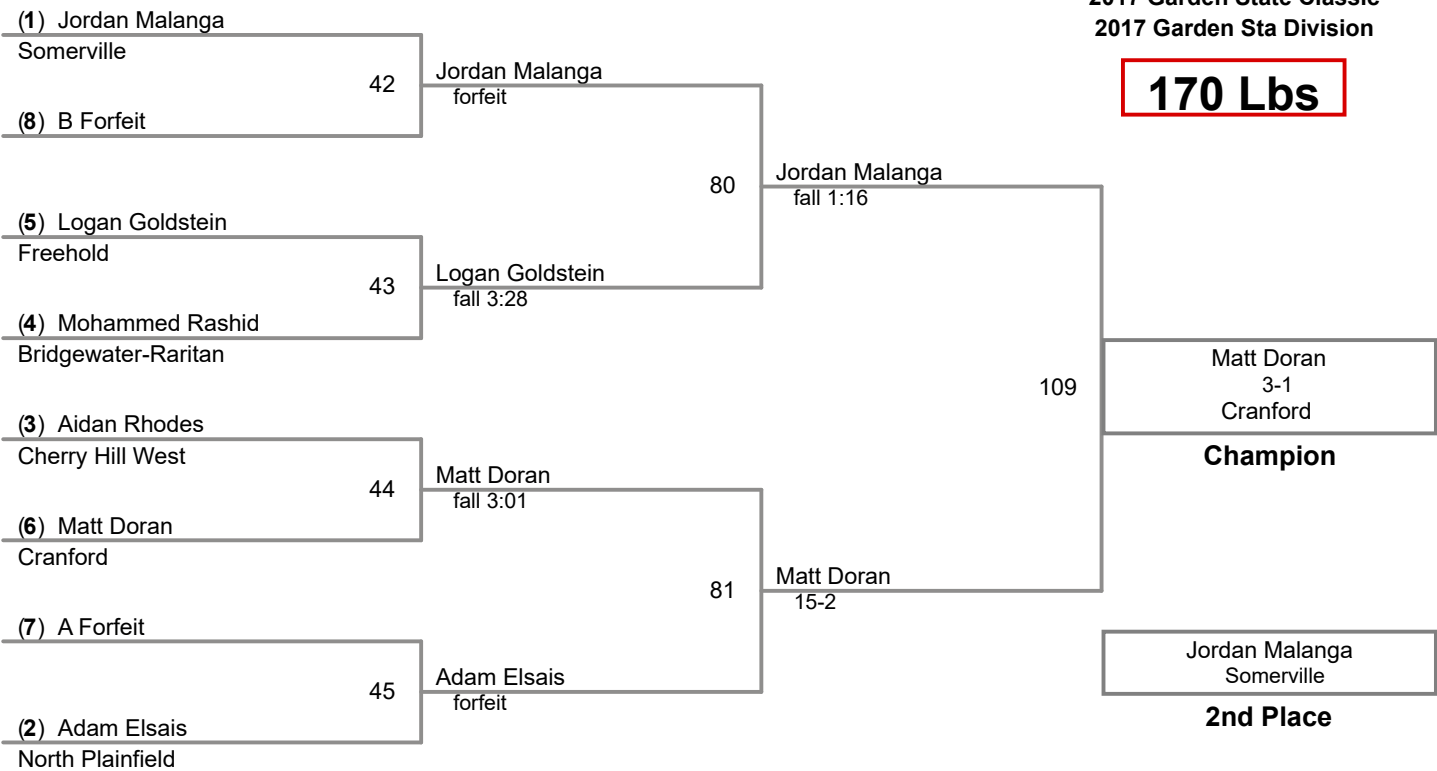

2017 Garden State Classic
2017 Garden Sta Division

170 Lbs