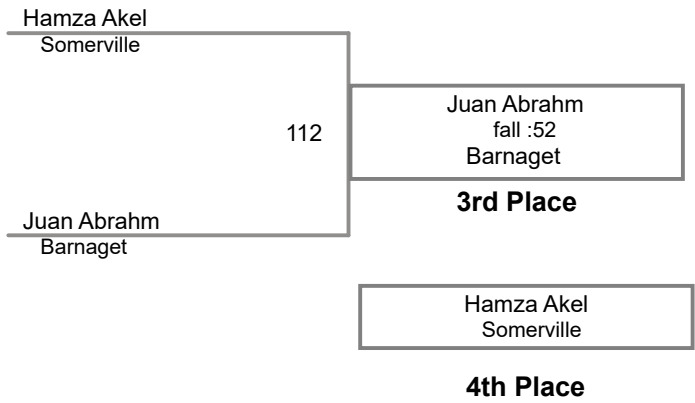

170 Lbs

2017 Garden State Classic
2017 Garden Sta Division

182 Lbs

2017 Garden State Classic
2017 Garden Sta Division

195 Lbs

220 Lbs

2017 Garden State Classic
2017 Garden Sta Division

285 Lbs