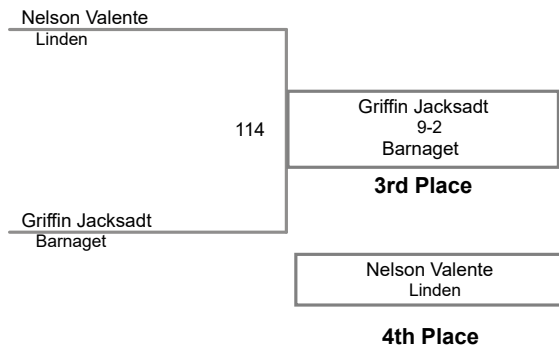

170 Lbs

2017 Garden State Classic
2017 Garden Sta Division

182 Lbs

2017 Garden State Classic
2017 Garden Sta Division

195 Lbs

220 Lbs

2017 Garden State Classic
2017 Garden Sta Division

285 Lbs