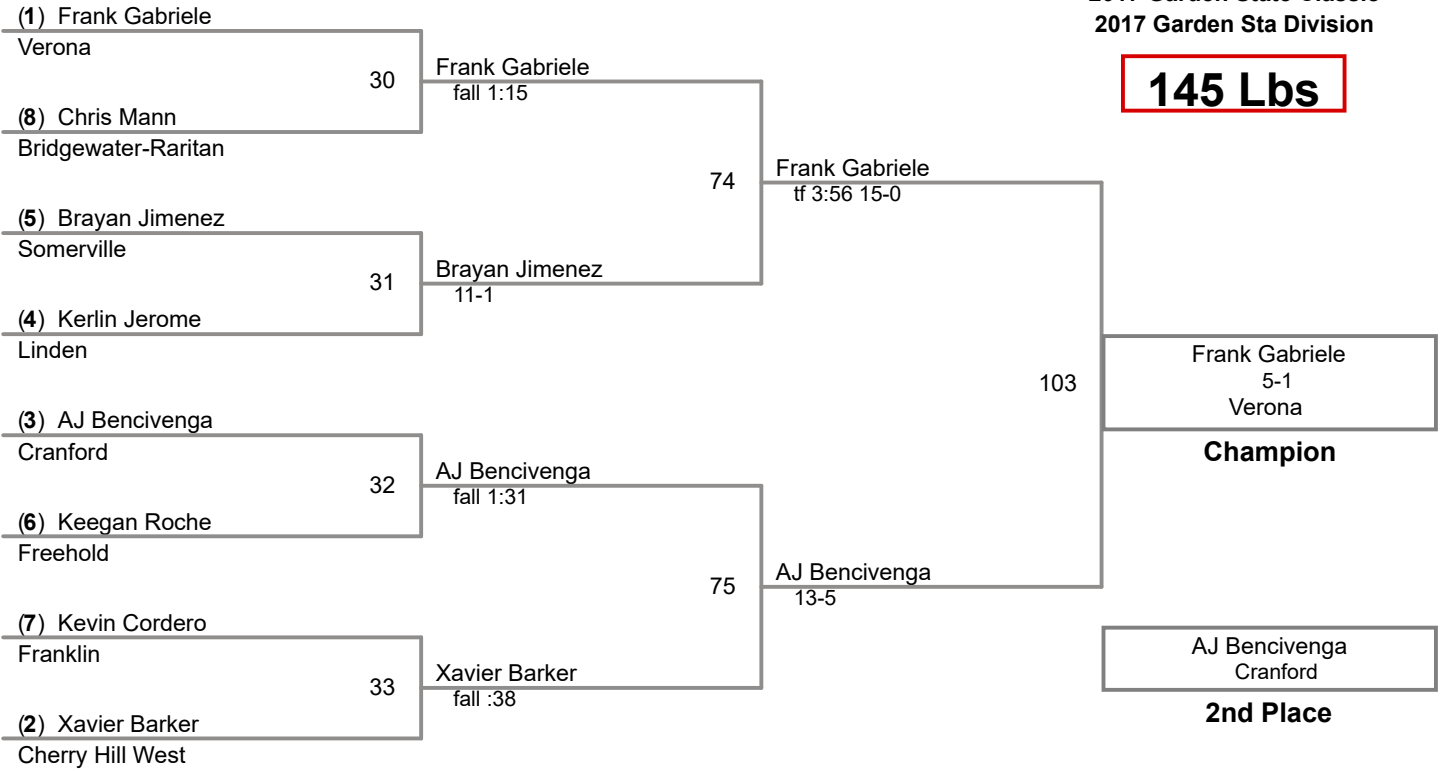

2017 Garden State Classic
2017 Garden Sta Division

145 Lbs