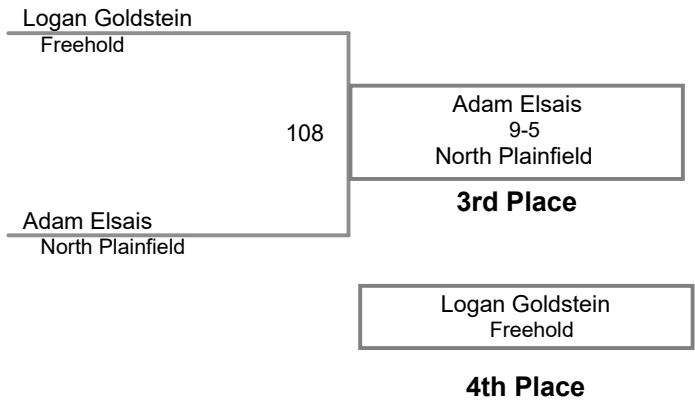

2017 Garden State Classic
2017 Garden Sta Division

170 Lbs